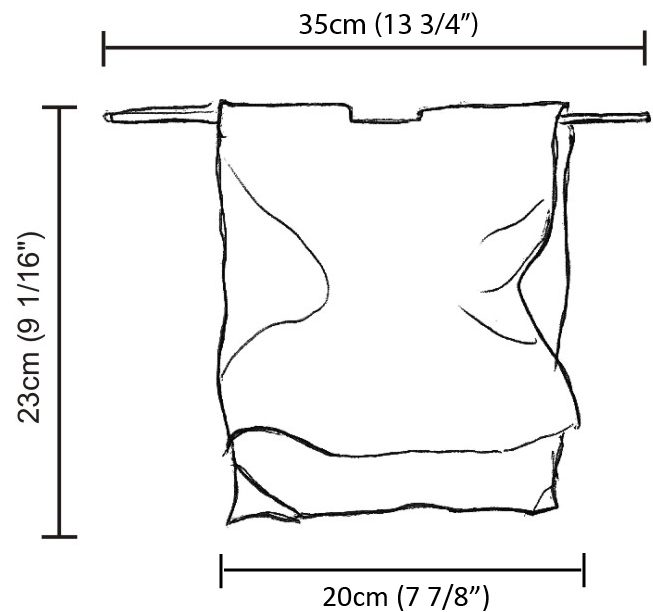

PROJECT	_____
TYPE	_____
SPECIFIER	_____
QUANTITY	_____
DATE	_____

STENDIMI SURFACE

D133019- _____
base number

1. To build a product code in our configurator select the specify button on the base model # product page
2. To build a manual product code on this datasheet choose from the options listed below in blue font and add the suffix to the base model #

GENERAL

Series: Stendimi
Brand: Knikerboker
Division: Design
Mounting Type: Surface
Mounting Location: Wall

PHYSICAL

Shape: Abstract
Length (mm): 200
Length (in): 7 7/8
Height (mm): 230
Height (in): 9 1/16
Extension (mm): 200
Extension (in): 7 7/8
Light Distribution: Indirect
Fixture Finish: BFM / BRL / BRW / CLF / CLM / CLW / GLF / GLM / GLW / MBK / SLF / SLM / SLW / WHI
Fixture Material: Metal

ELECTRICAL

Lamp Type: LED
Total Output Wattage (W): 9.8
Dimming: 0-10V Dimming
Driver Included: No
Driver Location: Remote
Driver Type: Constant Voltage - 120 / 277Vac
Driver Class: Class 2
Input Voltage (V): 120 - 277
Output Voltage (V): 24
Upon Request: (Not included - see components) Remote: 0-10Vdc dimming / Non-dimming 277Vac

LED

Color Temperature (°K): 3000
Max. Delivered Lumen (lm): 1080
CRI: >80 CRI
Lamp Life (hrs): 50000

OPTICAL

RATINGS AND CERTIFICATIONS

Certified By: Certified for North American Standards
IP rating: IP20

D