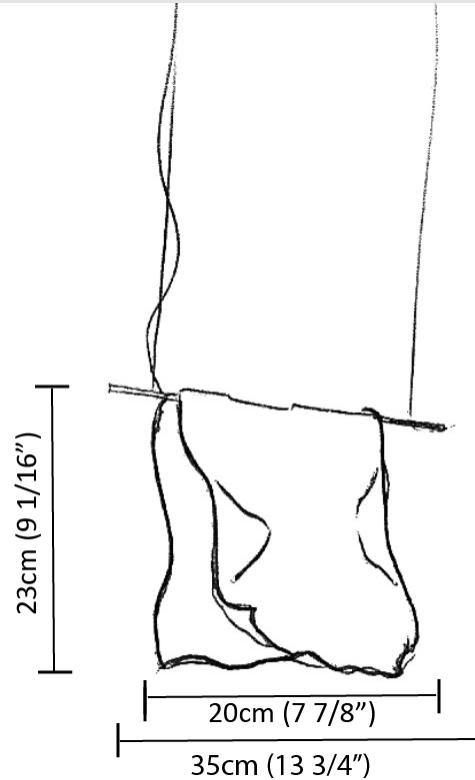

1. To build a product code in our configurator select the specify button on the base model # product page
2. To build a manual product code on this datasheet choose from the options listed below in blue font and add the suffix to the base model #

GENERAL

Series: Stendimi _____
Brand: Knikerboker _____
Division: Design _____
Mounting Type: Suspension _____
Mounting Location: Ceiling _____
Subcategory: Pendant _____

PHYSICAL

Shape: Abstract _____
Length (mm): 200 _____
Length (in): 7 ⁷/₈ _____
Height (mm): 230 _____
Height (in): 9 ¹/₁₆ _____
Max. Overall Height (mm): 2230 _____
Max. Overall Height (in): 87 ¹³/₁₆ _____
Light Distribution: Direct / Indirect _____
Fixture Finish: EWH / EBK / MAN / COF / PRD / SLF / GLF / CLF / BRL / EWS / EWG / EWC / EWR / EBS / EBG / EBC / EBC / EBB / MAS / MAD / MAC / MAB / COS / CGO / CCL / CBL / PRS / PRG / PRC / PRB _____
Fixture Material: Metal _____
Cable Details: Silicon Cable 2000mm / 78 3/4" _____

ELECTRICAL

Lamp Type: LED _____
Total Output Wattage (W): 9.8 _____
Dimming: Non-Dimmable _____
Driver Included: No _____
Driver Location: External _____
Driver Type: LED driver (Not Included) _____
Driver Class: Class 2 _____
Housing: ENCP4 _____
Input Voltage (V): 120 _____

LED

Color Temperature (°K): 3000 _____
Max. Delivered Lumen (lm): 1080 _____
CRI: >80 CRI _____

OPTICAL

RATINGS AND CERTIFICATIONS

Certified By: Certified for North American Standards _____
IP rating: IP20 _____

D