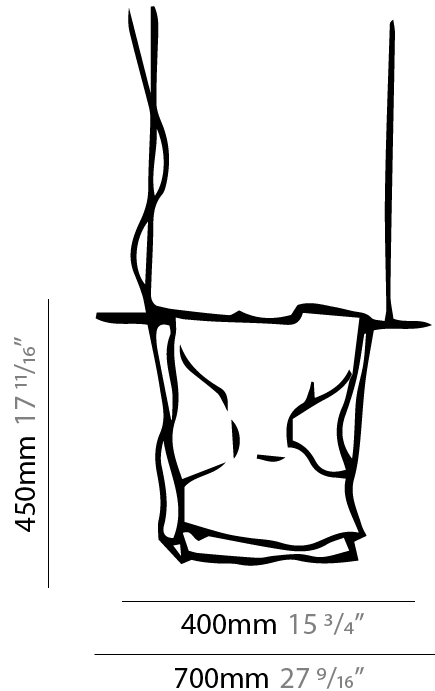

PROJECT	_____
TYPE	_____
SPECIFIER	_____
QUANTITY	_____
DATE	_____

STENDIMI PORTABLE

D134013- _____
base number

1. To build a product code in our configurator select the specify button on the base model # product page
2. To build a manual product code on this datasheet choose from the options listed below in blue font and add the suffix to the base model #

GENERAL

Series: Stendimi
Brand: Knikerboker
Division: Design
Mounting Type: Portable
Mounting Location: Floor
Subcategory: Floor

PHYSICAL

Shape: Abstract
Length (mm): 400
Length (in): 15 3/4
Height (mm): 450
Height (in): 17 23/32
Light Distribution: Indirect
Fixture Finish: BFM / BRL / BRW / CLF / CLM / CLW / GLF / GLM / GLW / MBK / SLF / SLM / SLW / WHI
Fixture Material: Metal
Cable Details: 2 Steel Cables 2000mm / 78 3/4"

ELECTRICAL

Lamp Type: LED
Total Output Wattage (W): 14.7
Dimming: Non-Dimmable
Driver Included: Yes
Driver Location: Integrated
Driver Type: Constant Voltage - Universal - Non-dimming
Driver Class: Class 2
Input Voltage (V): 120 - 277
Output Voltage (V): 24

LED

Number of LEDs: 4 strips
Color Temperature (°K): 3000
Max. Delivered Lumen (lm): 1620
CRI: >80 CRI
Lamp Life (hrs): 50000

OPTICAL

RATINGS AND CERTIFICATIONS

Certified By: Certified for North American Standards
IP rating: IP20