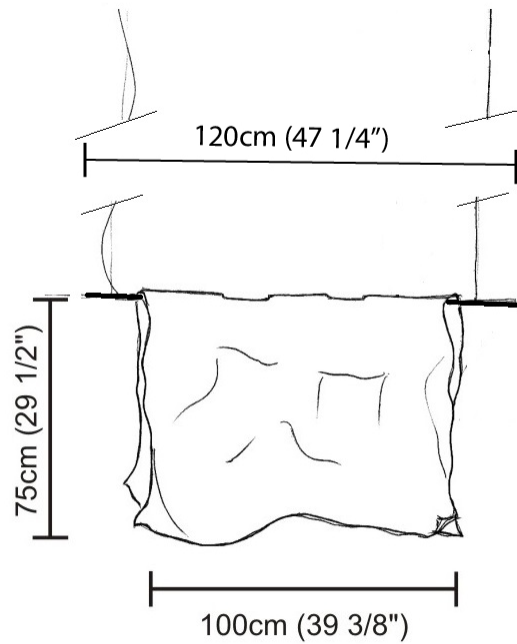

1. To build a product code in our configurator select the specify button on the base model # product page
2. To build a manual product code on this datasheet choose from the options listed below in blue font and add the suffix to the base model #

GENERAL

Series: Stendimi
Partner: Knikerboker
Division: Design
Installation: Suspension
Product Type: Pendant
Mounting Location: Ceiling
Light Distribution: Direct / Indirect

PHYSICAL

Shape: Abstract
Length (mm): 1000
Length (in): 39 3/8
Height (mm): 750
Height (in): 29 1/2
Max. Overall Height (mm): 2750
Max. Overall Height (in): 108 1/4
Fixture Finish: EWH / EBK / MAN / COF / PRD / SLF / GLF / CLF / BRL / EWS / EWG / EWC / EWR / EBS / EBG / EBC / EBC / EBB / MAS / MAD / MAC / MAB / COS / CGO / CCL / CBL / PRS / PRG / PRC / PRB
Fixture Material: Metal
Cable Details: Silicon Cable 2000mm / 78 3/4"

ELECTRICAL

Lamp Type: LED
Total Output Wattage (W): 29.4
Dimming: 0-10V Dimming
Driver Included: Yes
Driver Location: Integrated
Driver Type: Constant Voltage - Universal
Driver Class: Class 2
Input Voltage (V): 120 - 277
Output Voltage (V): 24
Upon Request: (Not included - see components) Remote: 0-10Vdc dimming / (Included) Integral Non-dimming 277Vac

LED

Number of LEDs: 8 strips
Color Temperature (°K): 3000
Max. Delivered Lumen (lm): 3240
CRI: >80 CRI
Lamp Life (hrs): 50000

OPTICAL

RATINGS AND CERTIFICATIONS

Certified By: Certified for North American Standards
IP rating: IP20