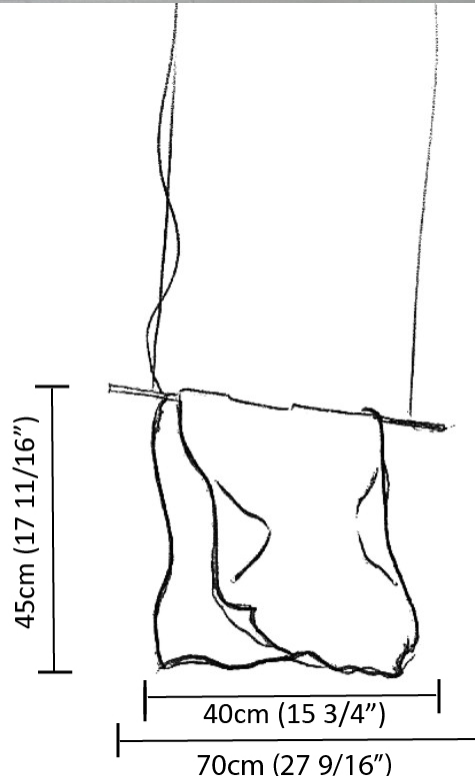

1. To build a product code in our configurator select the specify button on the base model # product page
2. To build a manual product code on this datasheet choose from the options listed below in blue font and add the suffix to the base model #

GENERAL

Series: Stendimi
Partner: Knikerboker
Division: Design
Installation: Suspension
Product Type: Pendant
Mounting Location: Ceiling
Light Distribution: Direct / Indirect

PHYSICAL

Shape: Abstract
Length (mm): 400
Length (in): 15 3/4
Height (mm): 450
Height (in): 17 11/16
Max. Overall Height (mm): 2450
Max. Overall Height (in): 96 7/16
Fixture Finish: EWH / EBK / MAN / COF / PRD / SLF / GLF / CLF / BRL / EWS / EWG / EWC / EWR / EBS / EBG / EBC / EBC / EBB / MAS / MAD / MAC / MAB / COS / CGO / CCL / CBL / PRS / PRG / PRC / PRB
Fixture Material: Metal
Cable Details: Silicon Cable 2000mm / 78 3/4"

ELECTRICAL

Lamp Type: LED
Total Output Wattage (W): 14.7
Dimming: 0-10V Dimming
Driver Included: Yes
Driver Location: Integrated
Driver Type: Constant Voltage - Universal
Driver Class: Class 2
Input Voltage (V): 120 - 277
Output Voltage (V): 24
Upon Request: (Not included - see components) Remote: 0-10Vdc dimming / (Included) Integral Non-dimming 277Vac

LED

Number of LEDs: 4 strips
Color Temperature (°K): 3000
Max. Delivered Lumen (lm): 1620
CRI: >80 CRI
Lamp Life (hrs): 50000

OPTICAL

RATINGS AND CERTIFICATIONS

Certified By: Certified for North American Standards
IP rating: IP20