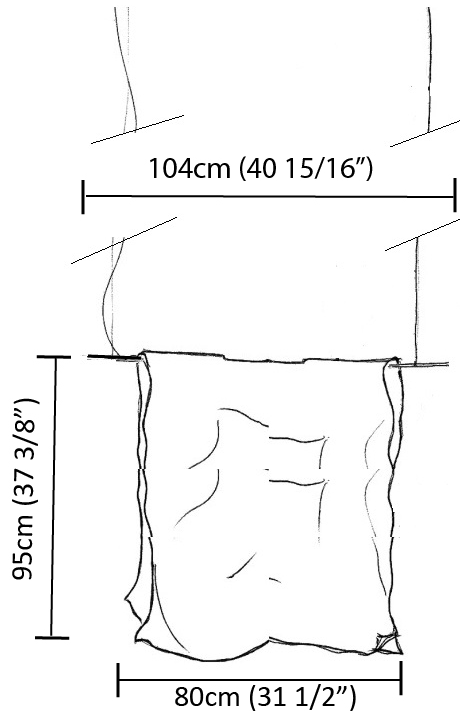

1. To build a product code in our configurator select the specify button on the base model # product page
2. To build a manual product code on this datasheet choose from the options listed below in blue font and add the suffix to the base model #

GENERAL

Series: Stendimi
Brand: Knikerboker
Division: Design
Mounting Type: Suspension
Mounting Location: Ceiling
Subcategory: Pendant

PHYSICAL

Shape: Abstract
Length (mm): 800
Length (in): 31 ½
Height (mm): 950
Height (in): 37 ¾
Max. Overall Height (mm): 2950
Max. Overall Height (in): 116 ⅝
Light Distribution: Direct / Indirect
Fixture Finish: EWH / EBK / MAN / COF / PRD / SLF / GLF / CLF / BRL / EWS / EWG / EWC / EWR / EBS / EBG / EBC / EBC / EBB / MAS / MAD / MAC / MAB / COS / CGO / CCL / CBL / PRS / PRG / PRC / PRB
Fixture Material: Metal
Cable Details: 2 Steel Cables 2000mm

ELECTRICAL

Lamp Type: LED
Total Output Wattage (W): 29.4
Dimming: 0-10V Dimming
Driver Included: Yes
Driver Location: Integrated
Driver Type: Constant Voltage - Universal
Driver Class: Class 2
Input Voltage (V): 120 - 277
Output Voltage (V): 24
Upon Request: (Not included - see components) Remote: 0-10Vdc dimming / (Included) Integral Non-dimming 277Vac

LED

Number of LEDs: 8 strips
Color Temperature (°K): 3000
Max. Delivered Lumen (lm): 3240
CRI: >80 CRI
Lamp Life (hrs): 50000

OPTICAL

RATINGS AND CERTIFICATIONS

Certified By: Certified for North American Standards
IP rating: IP20

D