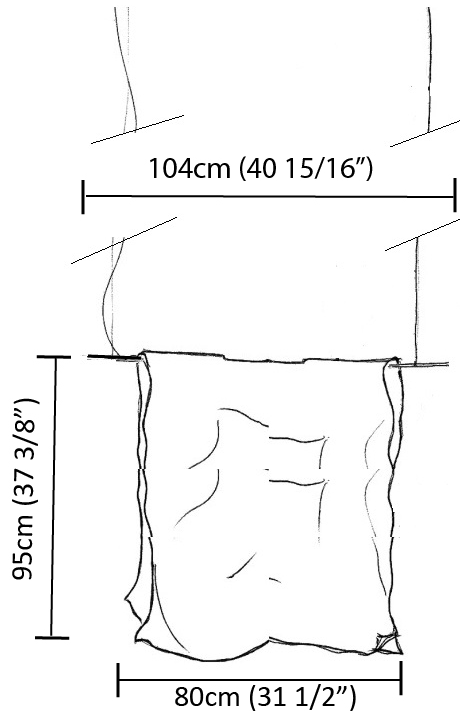

GENERAL

Series: Stendimi _____
Brand: Knikerboker _____
Division: Design _____
Mounting Type: Suspension _____
Mounting Location: Ceiling _____
Subcategory: Pendant _____

PHYSICAL

Shape: Abstract _____
Length (mm): 800 _____
Length (in): 31 ½ _____
Height (mm): 950 _____
Height (in): 37 ¾ _____
Max. Overall Height (mm): 2950 _____
Max. Overall Height (in): 116 ⅝ _____
Light Distribution: Direct / Indirect _____
Fixture Finish: EWH / EBK / MAN / COF / PRD / SLF / GLF / CLF / BRL / EWS / EWG / EWC / EWR / EBS / EBG / EBC / EBC / EBB / MAS / MAD / MAC / MAB / COS / CGO / CCL / CBL / PRS / PRG / PRC / PRB _____
Fixture Material: Metal _____
Cable Details: 2 Steel Cables 2000mm _____

ELECTRICAL

Lamp Type: LED _____
Total Output Wattage (W): 29.4 _____
Dimming: 0-10V Dimming _____
Driver Included: Yes _____
Driver Location: Integrated _____
Driver Type: Constant Voltage - Universal _____
Driver Class: Class 2 _____
Input Voltage (V): 120 - 277 _____
Output Voltage (V): 24 _____
Upon Request: (Not included - see components) Remote: 0-10Vdc dimming / (Included) Integral Non-dimming 277Vac _____

LED

Number of LEDs: 8 strips _____
Color Temperature (°K): 3000 _____
Max. Delivered Lumen (lm): 3240 _____
CRI: >80 CRI _____
Lamp Life (hrs): 50000 _____

OPTICAL

RATINGS AND CERTIFICATIONS

Certified By: Certified for North American Standards _____
IP rating: IP20 _____