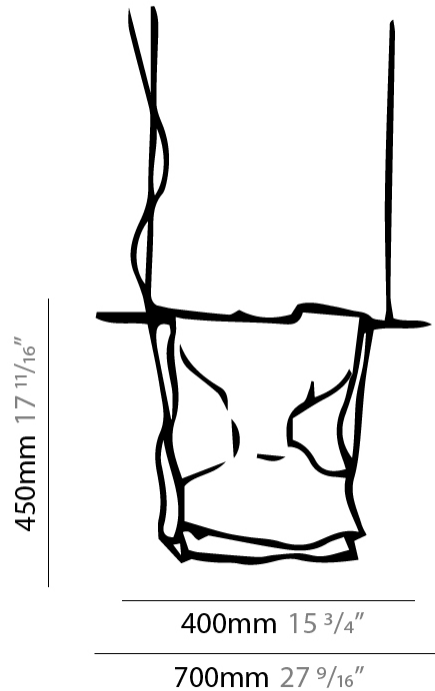

STENDIMI PORTABLE

D134013-

base number _____
Finish _____
Options _____

1. To build a product code in our configurator select the specify button on the base model # product page
2. To build a manual product code on this datasheet choose from the options listed below in blue font and add the suffix to the base model #

GENERAL

Series: Stendimi _____
Partner: Knikerboker _____
Division: Design _____
Installation: Portable _____
Product Type: Floor _____
Mounting Location: Floor _____
Light Distribution: Indirect _____

PHYSICAL

Shape: Abstract _____
Length (mm): 400 _____
Length (in): 15 ³/₄ _____
Height (mm): 450 _____
Height (in): 17 ²³/₃₂ _____
Fixture Finish: BFM / BRL / BRW / CLF / CLM / CLW / GLF / GLM / GLW / MBK / SLF / SLM / SLW / WHI _____
Fixture Material: Metal _____
Cable Details: 2 Steel Cables 2000mm / 78 3/4" _____

ELECTRICAL

Lamp Type: LED _____
Total Output Wattage (W): 14.7 _____
Dimming: Non-Dimmable _____
Driver Included: Yes _____
Driver Location: Integrated _____
Driver Type: Constant Voltage - Universal - Non-dimming _____
Driver Class: Class 2 _____
Input Voltage (V): 120 - 277 _____
Output Voltage (V): 24 _____

LED

Number of LEDs: 4 strips _____
Color Temperature (°K): 3000 _____
Max. Delivered Lumen (lm): 1620 _____
CRI: >80 CRI _____
Lamp Life (hrs): 50000 _____

OPTICAL

RATINGS AND CERTIFICATIONS

Certified By: Certified for North American Standards _____
IP rating: IP20 _____