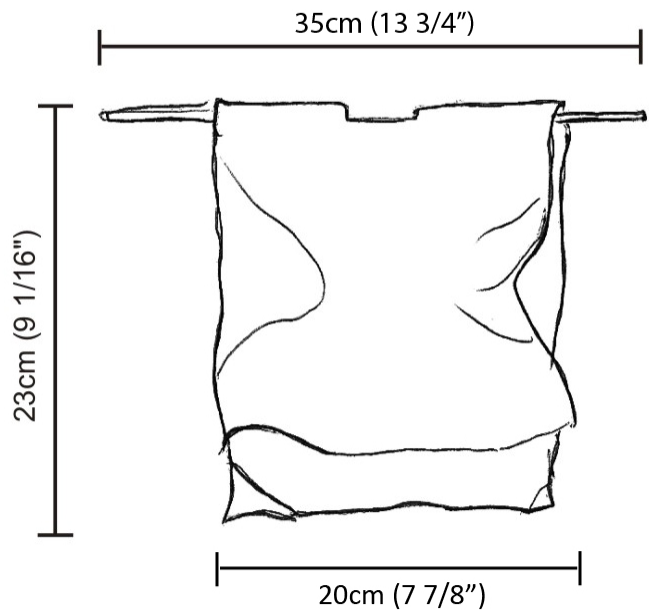

STENDIMI SURFACE

D133019- _____
base number

1. To build a product code in our configurator select the specify button on the base model # product page
2. To build a manual product code on this datasheet choose from the options listed below in blue font and add the suffix to the base model #

GENERAL

Series: Stendimi _____
Brand: Knikerboker _____
Division: Design _____
Mounting Type: Surface _____
Mounting Location: Wall _____

PHYSICAL

Shape: Abstract _____
Length (mm): 200 _____
Length (in): 7 ⁷/₈ _____
Height (mm): 230 _____
Height (in): 9 ¹/₁₆ _____
Extension (mm): 200 _____
Extension (in): 7 ⁷/₈ _____
Light Distribution: Indirect _____
Fixture Finish: BFM / BRL / BRW / CLF / CLM / CLW / GLF / GLM / GLW / MBK / SLF / SLM / SLW / WHI _____
Fixture Material: Metal _____

ELECTRICAL

Lamp Type: LED _____
Total Output Wattage (W): 9.8 _____
Dimming: 0-10V Dimming _____
Driver Included: No _____
Driver Location: Remote _____
Driver Type: Constant Voltage - 120 / 277Vac _____
Driver Class: Class 2 _____
Input Voltage (V): 120 - 277 _____
Output Voltage (V): 24 _____
Upon Request: (Not included - see components) Remote: 0-10Vdc dimming / Non-dimming 277Vac _____

LED

Color Temperature (°K): 3000 _____
Max. Delivered Lumen (lm): 1080 _____
CRI: >80 CRI _____
Lamp Life (hrs): 50000 _____

OPTICAL

RATINGS AND CERTIFICATIONS

Certified By: Certified for North American Standards _____
IP rating: IP20 _____

D