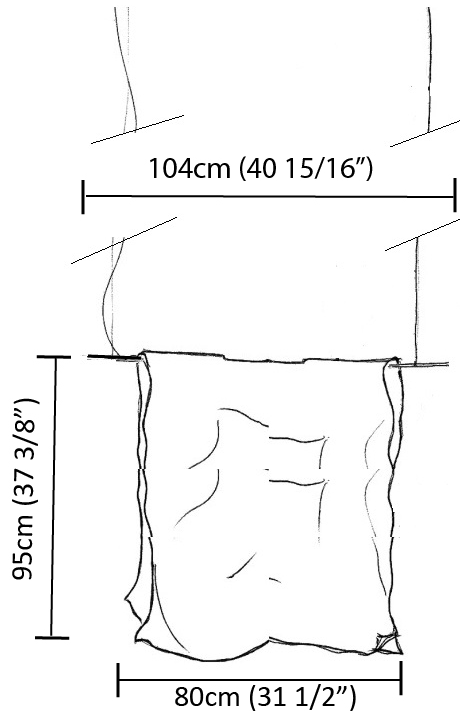

1. To build a product code in our configurator select the specify button on the base model # product page
2. To build a manual product code on this datasheet choose from the options listed below in blue font and add the suffix to the base model #

GENERAL

Series: Stendimi
Brand: Knikerboker
Division: Design
Mounting Type: Suspension
Mounting Location: Ceiling
Subcategory: Pendant

PHYSICAL

Shape: Abstract
Length (mm): 800
Length (in): 31 1/2
Height (mm): 950
Height (in): 37 3/8
Max. Overall Height (mm): 2950
Max. Overall Height (in): 116 1/8
Light Distribution: Direct / Indirect
Fixture Finish: EWH / EBK / MAN / COF / PRD / SLF / GLF / CLF / BRL / EWS / EWG / EWC / EWR / EBS / EBG / EBC / EBC / EBB / MAS / MAD / MAC / MAB / COS / CGO / CCL / CBL / PRS / PRG / PRC / PRB
Fixture Material: Metal
Cable Details: 2 Steel Cables 2000mm

ELECTRICAL

Lamp Type: LED
Total Output Wattage (W): 29.4
Dimming: 0-10V Dimming
Driver Included: Yes
Driver Location: Integrated
Driver Type: Constant Voltage - Universal
Driver Class: Class 2
Input Voltage (V): 120 - 277
Output Voltage (V): 24
Upon Request: (Not included - see components) Remote: 0-10Vdc dimming / (Included) Integral Non-dimming 277Vac

LED

Number of LEDs: 8 strips
Color Temperature (°K): 3000
Max. Delivered Lumen (lm): 3240
CRI: >80 CRI
Lamp Life (hrs): 50000

OPTICAL

RATINGS AND CERTIFICATIONS

Certified By: Certified for North American Standards
IP rating: IP20