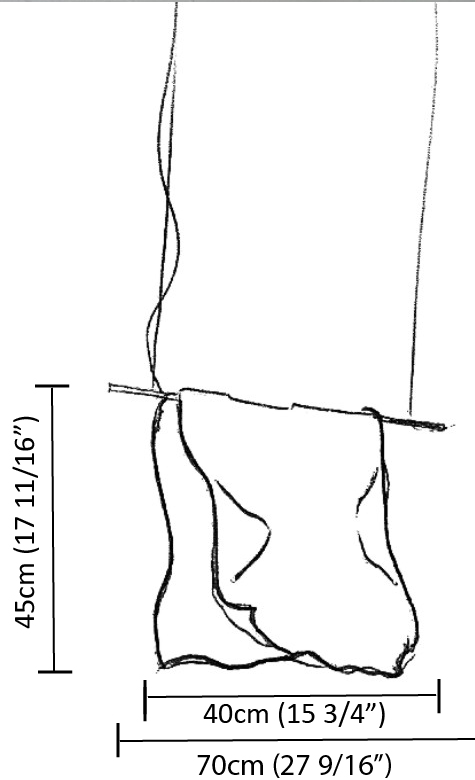

1. To build a product code in our configurator select the specify button on the base model # product page
2. To build a manual product code on this datasheet choose from the options listed below in blue font and add the suffix to the base model #

GENERAL

Series: Stendimi
Brand: Knikerboker
Division: Design
Mounting Type: Suspension
Mounting Location: Ceiling
Subcategory: Pendant

PHYSICAL

Shape: Abstract
Length (mm): 400
Length (in): 15 3/4
Height (mm): 450
Height (in): 17 11/16
Max. Overall Height (mm): 2450
Max. Overall Height (in): 96 7/16
Light Distribution: Direct / Indirect
Fixture Finish: EWH / EBK / MAN / COF / PRD / SLF / GLF / CLF / BRL / EWS / EWG / EWC / EWR / EBS / EBG / EBC / EBC / EBB / MAS / MAD / MAC / MAB / COS / CGO / CCL / CBL / PRS / PRG / PRC / PRB
Fixture Material: Metal
Cable Details: Silicon Cable 2000mm / 78 3/4"

ELECTRICAL

Lamp Type: LED
Total Output Wattage (W): 14.7
Dimming: 0-10V Dimming
Driver Included: Yes
Driver Location: Integrated
Driver Type: Constant Voltage - Universal
Driver Class: Class 2
Input Voltage (V): 120 - 277
Output Voltage (V): 24
Upon Request: (Not included - see components) Remote: 0-10Vdc dimming / (Included) Integral Non-dimming 277Vac

LED

Number of LEDs: 4 strips
Color Temperature (°K): 3000
Max. Delivered Lumen (lm): 1620
CRI: >80 CRI
Lamp Life (hrs): 50000

OPTICAL

RATINGS AND CERTIFICATIONS

Certified By: Certified for North American Standards
IP rating: IP20