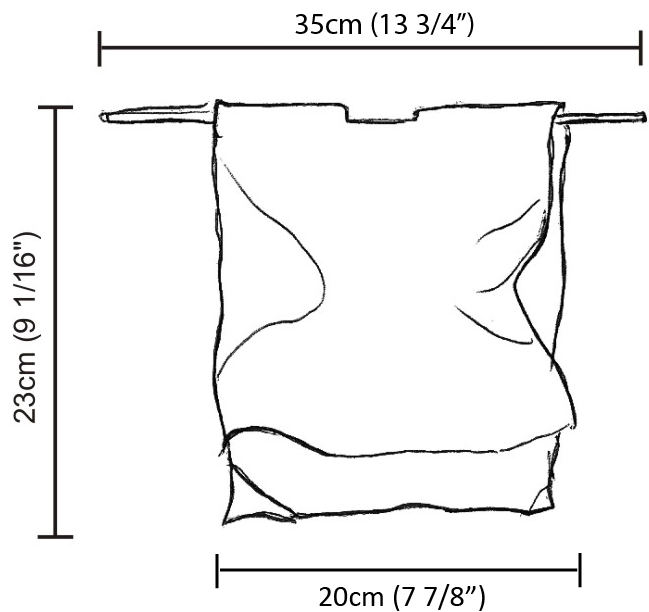

STENDIMI SURFACE

D133019- _____
base number

1. To build a product code in our configurator select the specify button on the base model # product page
2. To build a manual product code on this datasheet choose from the options listed below in blue font and add the suffix to the base model #

GENERAL

Series: Stendimi _____
Brand: Knikerboker _____
Division: Design _____
Mounting Type: Surface _____
Mounting Location: Wall _____

PHYSICAL

Shape: Abstract _____
Length (mm): 200 _____
Length (in): 7 ⁷/₈ _____
Height (mm): 230 _____
Height (in): 9 ¹/₁₆ _____
Extension (mm): 200 _____
Extension (in): 7 ⁷/₈ _____
Light Distribution: Indirect _____
Fixture Finish: BFM / BRL / BRW / CLF / CLM / CLW / GLF / GLM / GLW / MBK / SLF / SLM / SLW / WHI _____
Fixture Material: Metal _____

ELECTRICAL

Lamp Type: LED _____
Total Output Wattage (W): 9.8 _____
Dimming: 0-10V Dimming _____
Driver Included: No _____
Driver Location: Remote _____
Driver Type: Constant Voltage - 120 / 277Vac _____
Driver Class: Class 2 _____
Input Voltage (V): 120 - 277 _____
Output Voltage (V): 24 _____
Upon Request: (Not included - see components) Remote: 0-10Vdc dimming / Non-dimming 277Vac _____

LED

Color Temperature (°K): 3000 _____
Max. Delivered Lumen (lm): 1080 _____
CRI: >80 CRI _____
Lamp Life (hrs): 50000 _____

OPTICAL

RATINGS AND CERTIFICATIONS

Certified By: Certified for North American Standards _____
IP rating: IP20 _____

D