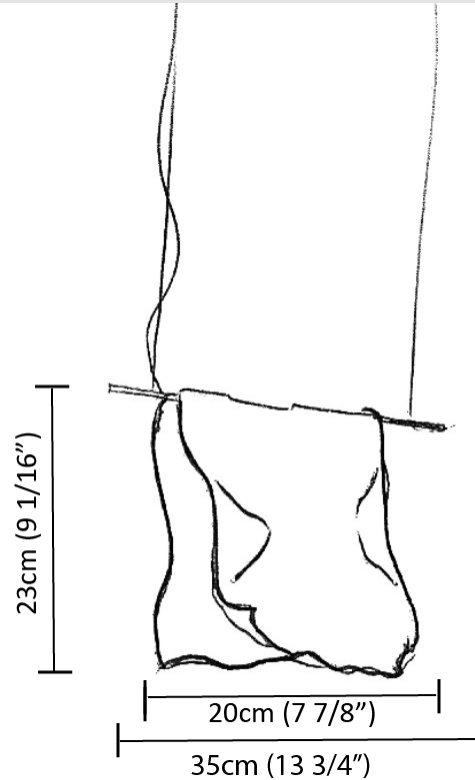

PROJECT	_____
TYPE	_____
SPECIFIER	_____
QUANTITY	_____
DATE	_____

STENDIMI SUSPENSION

D131040- _____
base number

1. To build a product code in our configurator select the specify button on the base model # product page
2. To build a manual product code on this datasheet choose from the options listed below in blue font and add the suffix to the base model #

GENERAL

Series: Stendimi
Brand: Knikerboker
Division: Design
Mounting Type: Suspension
Mounting Location: Ceiling
Subcategory: Pendant

PHYSICAL

Shape: Abstract
Length (mm): 200
Length (in): 7 7/8
Height (mm): 230
Height (in): 9 1/16
Max. Overall Height (mm): 2230
Max. Overall Height (in): 87 13/16
Light Distribution: Direct / Indirect
Fixture Finish: EWH / EBK / MAN / COF / PRD / SLF / GLF / CLF / BRL / EWS / EWG / EWC / EWR / EBS / EBG / EBC / EBC / EBB / MAS / MAD / MAC / MAB / COS / CGO / CCL / CBL / PRS / PRG / PRC / PRB
Fixture Material: Metal
Cable Details: Silicon Cable 2000mm / 78 3/4"

ELECTRICAL

Lamp Type: LED
Total Output Wattage (W): 9.8
Dimming: Non-Dimmable
Driver Included: No
Driver Location: External
Driver Type: LED driver (Not Included)
Driver Class: Class 2
Housing: ENCP4
Input Voltage (V): 120

LED

Color Temperature (°K): 3000
Max. Delivered Lumen (lm): 1080
CRI: >80 CRI

OPTICAL

RATINGS AND CERTIFICATIONS

Certified By: Certified for North American Standards
IP rating: IP20