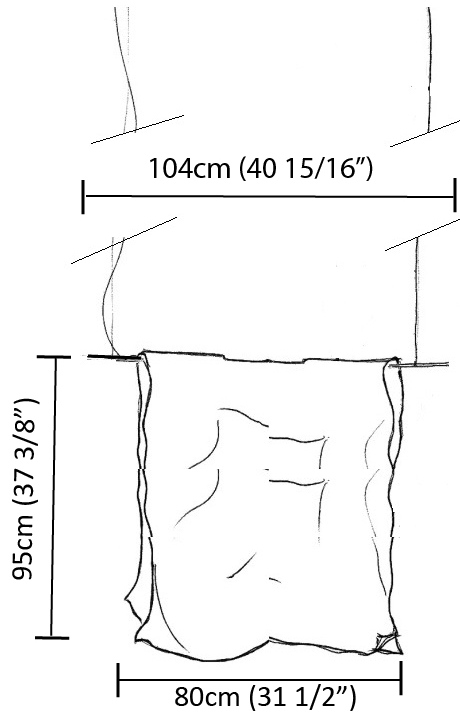

GENERAL

Series: Stendimi _____
Brand: Knikerboker _____
Division: Design _____
Mounting Type: Suspension _____
Mounting Location: Ceiling _____
Subcategory: Pendant _____

PHYSICAL

Shape: Abstract _____
Length (mm): 800 _____
Length (in): 31 ½ _____
Height (mm): 950 _____
Height (in): 37 ¾ _____
Max. Overall Height (mm): 2950 _____
Max. Overall Height (in): 116 ⅝ _____
Light Distribution: Direct / Indirect _____
Fixture Finish: EWH / EBK / MAN / COF / PRD / SLF / GLF / CLF / BRL / EWS / EWG / EWC / EWR / EBS / EBG / EBC / EBC / EBB / MAS / MAD / MAC / MAB / COS / CGO / CCL / CBL / PRS / PRG / PRC / PRB _____
Fixture Material: Metal _____
Cable Details: 2 Steel Cables 2000mm _____

ELECTRICAL

Lamp Type: LED _____
Total Output Wattage (W): 29.4 _____
Dimming: 0-10V Dimming _____
Driver Included: Yes _____
Driver Location: Integrated _____
Driver Type: Constant Voltage - Universal _____
Driver Class: Class 2 _____
Input Voltage (V): 120 - 277 _____
Output Voltage (V): 24 _____
Upon Request: (Not included - see components) Remote: 0-10Vdc dimming / (Included) Integral Non-dimming 277Vac _____

LED

Number of LEDs: 8 strips _____
Color Temperature (°K): 3000 _____
Max. Delivered Lumen (lm): 3240 _____
CRI: >80 CRI _____
Lamp Life (hrs): 50000 _____

OPTICAL

RATINGS AND CERTIFICATIONS

Certified By: Certified for North American Standards _____
IP rating: IP20 _____