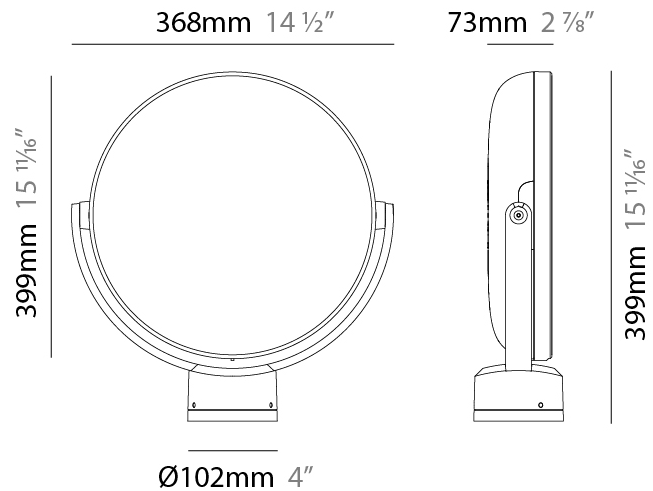

GENERAL

Series: Sun
Brand: Platek
Division: Exterior
Mounting Type: Surface
Mounting Location: Above Ground
Subcategory: Flood

PHYSICAL

Shape: Round
Diameter (mm): 229
Diameter (in): 9
Width (mm): 72
Width (in): 2 13/16
Height (mm): 299
Height (in): 10 9/16
Light Distribution: Adjustable / Direct
Weight (kg): 2.10 Kg
Weight (lbs): 4.63
Screws: No visible screws
Fixture Finish: [BLK / WHI / GRY / COR / ANT / BRZ](#)
Fixture Material: Aluminum Die Cast

GENERAL

Series: Sun
Brand: Platek
Division: Exterior
Mounting Type: Surface
Mounting Location: Above Ground
Subcategory: Flood

PHYSICAL

Shape: Round
Diameter (mm): 329
Diameter (in): 12 15/16
Width (mm): 73
Width (in): 2 7/8
Height (mm): 399
Height (in): 15 11/16
Light Distribution: Adjustable / Direct
Weight (kg): 4.9
Weight (lbs): 10.8
Screws: No visible screws
Fixture Finish: BLK / WHI / GRY / COR / ANT / BRZ
Fixture Material: Aluminum Die Cast

LED

Number of LEDs: 16
Color Temperature (°K): RGBW
CRI: >80 CRI
Lamp Life (hrs): 60000
Special LEDs offerings: RGBW

OPTICAL

Optic°: 24 / 40 / 70

RATINGS AND CERTIFICATIONS

Certified By: Certified for North American Standards
IP Rating: IP66
IK Rating: IK09
Bug Rating: B1 U0 G1