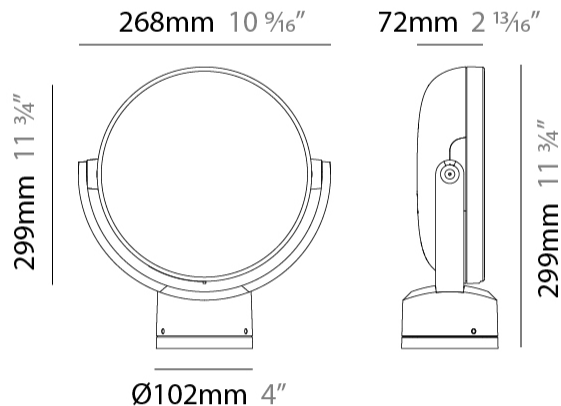

SUN SURFACE

E9F230-

base number   Finish   Lens
Options   Options

1. To build a product code in our configurator select the specify button on the base model # product page
2. To build a manual product code on this datasheet choose from the options listed below in blue font and add the suffix to the base model #

GENERAL

Series: Sun
Brand: Platek
Division: Exterior
Mounting Type: Surface
Mounting Location: Above Ground
Subcategory: Flood

PHYSICAL

Shape: Round
Diameter (mm): 229
Diameter (in): 9
Width (mm): 72
Width (in): 2 13/16
Height (mm): 299
Height (in): 10 9/16
Light Distribution: Adjustable / Direct
Weight (kg): 2.10 Kg
Weight (lbs): 4.63
Screws: No visible screws
Fixture Finish: [BLK / WHI / GRY / COR / ANT / BRZ](#)
Fixture Material: Aluminum Die Cast

ELECTRICAL

Lamp Type: LED
Total Output Wattage (W): 40
Dimming: Bluetooth technology or DMX
Control Gear: DMX
Driver Included: No
Driver Location: Remote
Driver Type: Constant Current - Universal
Driver Class: Class 2
Input Voltage (V): 120 - 277
Constant Current (MA): 900

LED

Number of LEDs: 16
Color Temperature (°K): RGBW
Max. Delivered Lumen (lm): 2070
Nominal Lumen (lm): 5000
CRI: >80 CRI
Lamp Life (hrs): 60000
Special LEDs offerings: RGBW

OPTICAL

Optic°: [24 / 40 / 70](#)

RATINGS AND CERTIFICATIONS

Certified By: Certified for North American Standards
IP rating: IP66
IK Rating: IK09
Bug Rating: B2 U0 G0