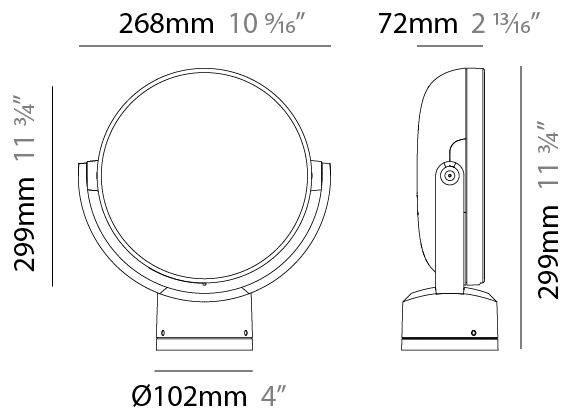

PROJECT
TYPE
SPECIFIER
QUANTITY
DATE

SUN SURFACE

E9F238-

base number   Finish Options   Lens Options

1. To build a product code in our configurator select the specify button on the base model # product page
2. To build a manual product code on this datasheet choose from the options listed below in blue font and add the suffix to the base model #

GENERAL

Series: Sun
Brand: Platek
Division: Exterior
Mounting Type: Surface
Mounting Location: Above Ground
Subcategory: Flood

PHYSICAL

Shape: Round
Diameter (mm): 229
Diameter (in): 9
Width (mm): 72
Width (in): 2 13/16
Height (mm): 299
Height (in): 10 9/16
Light Distribution: Adjustable / Direct
Weight (kg): 2.10 Kg
Weight (lbs): 4.63
Screws: No visible screws
Fixture Finish: [BLK](#) / [WHI](#) / [GRY](#) / [COR](#) / [ANT](#) / [BRZ](#)
Fixture Material: Aluminum Die Cast

ELECTRICAL

Lamp Type: LED
Input Wattage (W): 21
Dimming: Bluetooth technology or DMX
Control Gear: DMX
Driver Included: No
Driver Location: Remote
Driver Type: Constant Current - Universal
Driver Class: Class 2
Input Voltage (V): 120 - 277
Constant Current (MA): 900

LED

Number of LEDs: 8
Color Temperature (°K): RGBW
CRI: >80 CRI
Lamp Life (hrs): 60000
Special LEDs offerings: RGBW

OPTICAL

Optic°: [24](#) / [40](#) / [70](#)

RATINGS AND CERTIFICATIONS

Certified By: Certified for North American Standards
IP rating: IP66
IK Rating: IK09
Bug Rating: B3 U0 G0