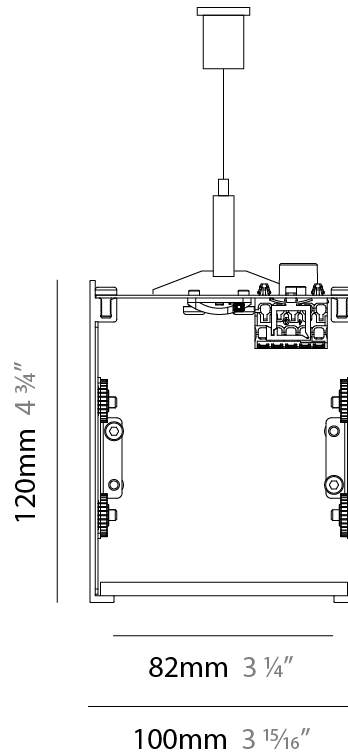

PROJECT	_____
TYPE	_____
SPECIFIER	_____
QUANTITY	_____
DATE	_____

SUPER-G 100 SUSPENSION

A3SG100-SUS-SYS

base number

1. To build a product code in our configurator select the specify button on the base model # product page
2. To build a manual product code on this datasheet choose from the options listed below in blue font and add the suffix to the base model #

GENERAL

Series: Super-G
Subseries: Super-G 100
Brand: Prolicht
Division: Architectural
Mounting Type: Suspension
Mounting Location: Ceiling
Subcategory: Profile

PHYSICAL

Fixture Finish: SSR / BKV / CWI / CRY / HAB / UFT / ITA / RUA / FTG / MYG / LOD / PUS / FRO / FUP / KIA / POP / BLS / SPG / MEY / GOH / GUM / CHC / COM / ABZ / JAG / OBR / MOS / ROR
Fixture Material: Aluminum Die Cast

ELECTRICAL

Lamp Type: LED (Zhaga Standard)
Dimming: Tri-Mode (Non-Dimming and Phase Dimming (120Vac only) and 0-10V Dimming)
Driver Included: Yes
Driver Type: Constant Current - Universal
Input Voltage (V): 120 - 277

LED

Lamp Life (hrs): 50000

OPTICAL

RATINGS AND CERTIFICATIONS

Certified By: Certified for North American Standards
IP rating: IP20