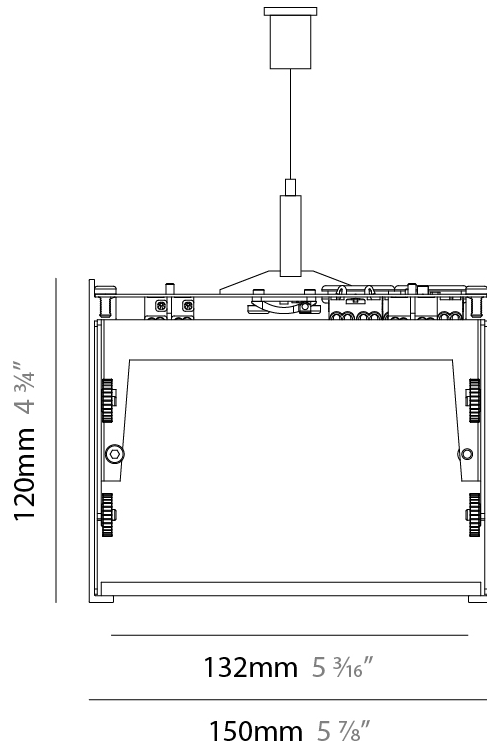

PROJECT	_____
TYPE	_____
SPECIFIER	_____
QUANTITY	_____
DATE	_____

SUPER-G 150 SUSPENSION

A3SG150-SUS-SYS

base number

1. To build a product code in our configurator select the specify button on the base model # product page
2. To build a manual product code on this datasheet choose from the options listed below in blue font and add the suffix to the base model #

GENERAL

Series: Super-G
Subseries: Super-G 150
Brand: Prolicht
Division: Architectural
Mounting Type: Suspension
Mounting Location: Ceiling
Subcategory: Profile

PHYSICAL

Shape: Curves
Fixture Finish: SSR / BKV / CWI / CRY / HAB / LAG / UFT / ITA / RUA / RUR / MIC / FTG / MYG / TWT / LOD / PUS / FRO / FUP / KIA / POP / BLS / SPG / MEY / GOH / GUM / CHC / COM / ABZ / JAG / OBR / MOS / ROR
Upon Request: Custom Radii Special Y-Connector Integrated Spots
Engraving Letters & Signs

ELECTRICAL

Lamp Type: LED (Zhaga Standard)
Dimming: Non-Dimming / Phase Dimming (120Vac only) / 0-10V Dimming
Driver Included: Yes
Driver Location: Integrated
Driver Type: Constant Current - 120 / 277Vac
Driver Class: Class 2
Input Voltage (V): 120 - 277
Constant Current (MA): 350

LED

Lamp Life (hrs): 50000
Upon Request: Color Temperature RGB-W Tunable CRI (no minimum qty) price increase + longer lead time

OPTICAL

RATINGS AND CERTIFICATIONS

Certified By: Certified for North American Standards
IP rating: IP20