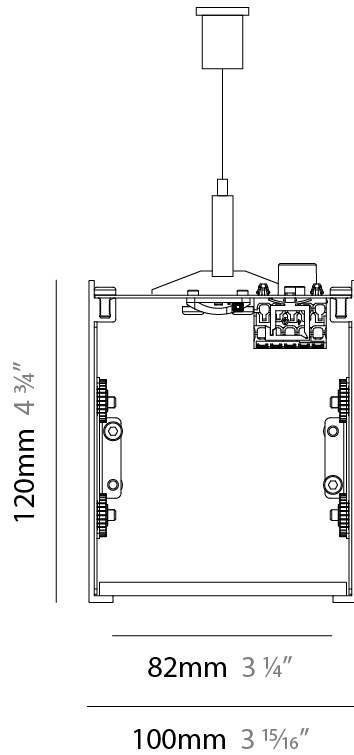

PROJECT	
TYPE	
SPECIFIER	
QUANTITY	
DATE	

SUPER-G 100 SUSPENSION

A3SG100-SUS-SYS

base number

1. To build a product code in our configurator select the specify button on the base model # product page
2. To build a manual product code on this datasheet choose from the options listed below in blue font and add the suffix to the base model #

GENERAL

Series: Super-G
Subseries: Super-G 100
Brand: Prolicht
Division: Architectural
Mounting Type: Suspension
Mounting Location: Ceiling
Subcategory: Profile

PHYSICAL

Fixture Finish: SSR / BKV / CWI / CRY / HAB / LAG / UFT / ITA / RUA / RUR / MIC / FTG / MYG / TWT / LOD / PUS / FRO / FUP / KIA / POP / BLS / SPG / MEY / GOH / GUM / CHC / COM / ABZ / JAG / OBR / MOS / ROR
Fixture Material: Aluminum Die Cast

ELECTRICAL

Lamp Type: LED (Zhaga Standard)
Dimming: Tri-Mode (Non-Dimming and Phase Dimming (120Vac only) and 0-10V Dimming)
Driver Included: Yes
Driver Type: Constant Current - Universal
Input Voltage (V): 120 - 277

LED

Lamp Life (hrs): 50000

OPTICAL

RATINGS AND CERTIFICATIONS

Certified By: Certified for North American Standards
IP rating: IP20