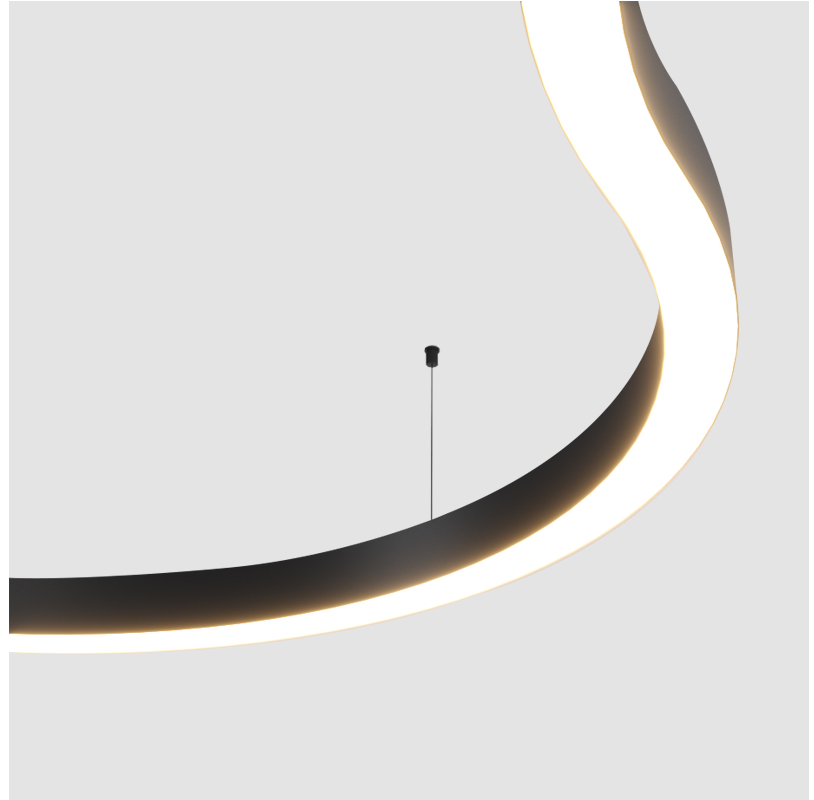

PROJECT	
TYPE	
SPECIFIER	
QUANTITY	
DATE	

SUPER-G 100 SUSPENSION

A3SG100-SUS-SYS

base number

1. To build a product code in our configurator select the specify button on the base model # product page
2. To build a manual product code on this datasheet choose from the options listed below in blue font and add the suffix to the base model #

GENERAL

Series: Super-G
Subseries: Super-G 100
Brand: Prolicht
Division: Architectural
Mounting Type: Suspension
Mounting Location: Ceiling
Subcategory: Profile

PHYSICAL

Fixture Finish: SSR / BKV / CWI / CRY / HAB / LAG / UFT / ITA / RUA / RUR / MIC / FTG / MYG / TWT / LOD / PUS / FRO / FUP / KIA / POP / BLS / SPG / MEY / GOH / GUM / CHC / COM / ABZ / JAG / OBR / MOS / ROR
Fixture Material: Aluminum Die Cast

ELECTRICAL

Lamp Type: LED (Zhaga Standard)
Dimming: Tri-Mode (Non-Dimming and Phase Dimming (120Vac only) and 0-10V Dimming)
Driver Included: Yes
Driver Type: Constant Current - Universal
Input Voltage (V): 120 - 277

LED

Lamp Life (hrs): 50000

OPTICAL

RATINGS AND CERTIFICATIONS

Certified By: Certified for North American Standards
IP rating: IP20