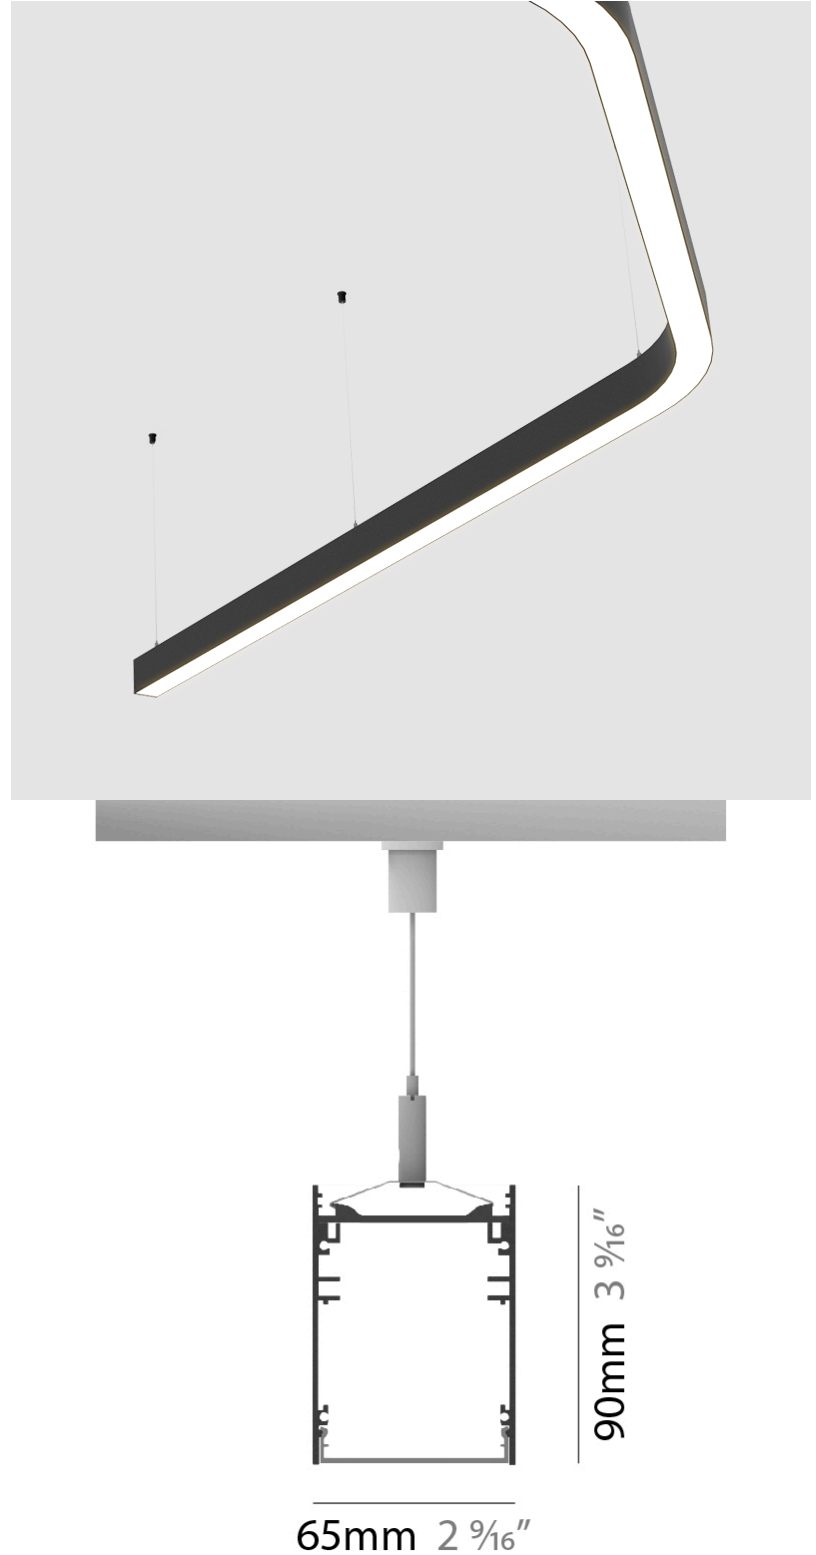

SUPER-G SLIM 65 SUSPENSION

A3SGS65-SUS-SYS

base number

1. To build a product code in our configurator select the specify button on the base model # product page
2. To build a manual product code on this datasheet choose from the options listed below in blue font and add the suffix to the base model #

GENERAL

Series: Super-G
Subseries: Super-G Slim 65
Brand: Prolicht
Division: Architectural
Mounting Type: Suspension
Mounting Location: Ceiling
Subcategory: Profile

PHYSICAL

Shape: Curves
Fixture Finish: SSR / BKV / CWI / CRY / HAB / UFT / ITA / RUA / FTG / MYG / LOD / PUS / FRO / FUP / KIA / POP / BLS / SPG / MEY / GOH / GUM / CHC / COM / ABZ / JAG / OBR / MOS / ROR

ELECTRICAL

Lamp Type: LED (Zhaga Standard)
Dimming: Tri-Mode (Non-Dimming and Phase Dimming (120Vac only) and 0-10V Dimming)
Driver Included: Yes
Driver Location: Integrated
Driver Type: Constant Current - Universal
Driver Class: Class 2
Input Voltage (V): 120 - 277
Constant Current (MA): 350

LED

Lamp Life (hrs): 50000
Upon Request: Color Temperature RGB-W Tunable CRI (no minimum qty) price increase + longer lead time

OPTICAL

RATINGS AND CERTIFICATIONS

Certified By: Certified for North American Standards
IP rating: IP20