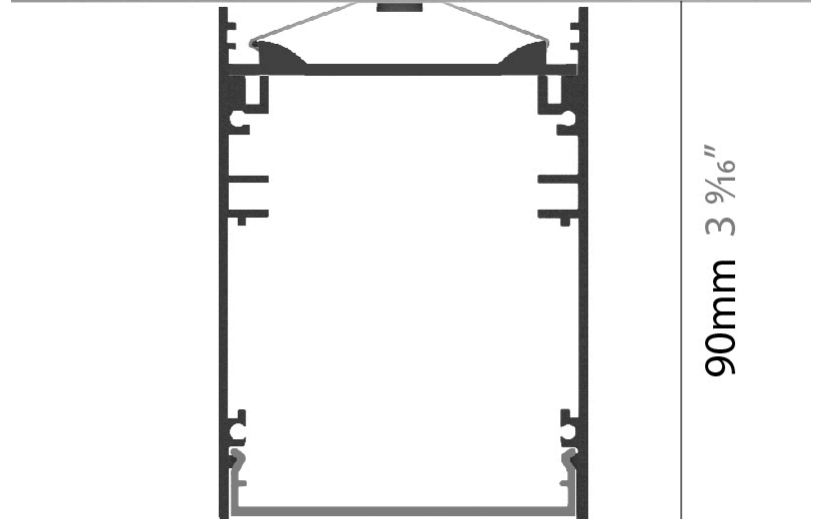

PROJECT
TYPE
SPECIFIER
QUANTITY
DATE

SUPER-G SLIM 65 SURFACE

A3SGS65-SUR-SYS

base number

1. To build a product code in our configurator select the specify button on the base model # product page
2. To build a manual product code on this datasheet choose from the options listed below in blue font and add the suffix to the base model #

GENERAL

Series: Super-G
Subseries: Super-G Slim 65
Brand: Prolicht
Division: Architectural
Mounting Type: Surface
Mounting Location: Wall
Subcategory: Profile

PHYSICAL

Shape: Curves
Fixture Finish: SSR / BKV / CWI / CRY / HAB / UFT / ITA / RUA / FTG / MYG / LOD / PUS / FRO / FUP / KIA / POP / BLS / SPG / MEY / GOH / GUM / CHC / COM / ABZ / JAG / OBR / MOS / ROR

ELECTRICAL

Lamp Type: LED (Zhaga Standard)
Dimming: Tri-Mode (Non-Dimming and Phase Dimming (120Vac only) and 0-10V Dimming)
Driver Included: Yes
Driver Location: Integrated
Driver Type: Constant Current - Universal
Driver Class: Class 2
Input Voltage (V): 120 - 277
Constant Current (MA): 350

LED

Lamp Life (hrs): 50000
Upon Request: Color Temperature RGB-W Tunable CRI (no minimum qty) price increase + longer lead time

OPTICAL

RATINGS AND CERTIFICATIONS

Certified By: Certified for North American Standards
IP rating: IP20

65mm 2 9/16"

90mm 3 9/16"