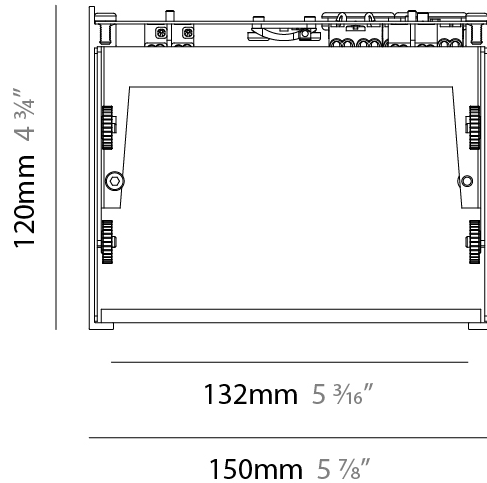

PROJECT	_____
TYPE	_____
SPECIFIER	_____
QUANTITY	_____
DATE	_____

SUPER-G 150 SURFACE

A3SG150-SUR-SYS

base number

1. To build a product code in our configurator select the specify button on the base model # product page
2. To build a manual product code on this datasheet choose from the options listed below in blue font and add the suffix to the base model #

GENERAL

Series: Super-G
Subseries: Super-G 150
Brand: Prolicht
Division: Architectural
Mounting Type: Surface
Mounting Location: Ceiling
Subcategory: Profile

PHYSICAL

Shape: Curves
Fixture Finish: SSR / BKV / CWI / CRY / HAB / UFT / ITA / RUA / FTG / MYG / LOD / PUS / FRO / FUP / KIA / POP / BLS / SPG / MEY / GOH / GUM / CHC / COM / ABZ / JAG / OBR / MOS / ROR
Upon Request: Custom Radii Special Y-Connector Integrated Spots
Engraving Letters & Signs

ELECTRICAL

Lamp Type: LED (Zhaga Standard)
Dimming: Non-Dimming / Phase Dimming (120Vac only) / 0-10V Dimming
Driver Included: Yes
Driver Location: Integrated
Driver Type: Constant Current - 120 / 277Vac
Driver Class: Class 2
Input Voltage (V): 120 - 277
Constant Current (MA): 350

LED

Lamp Life (hrs): 50000
Upon Request: Color Temperature RGB-W Tunable CRI (no minimum qty) price increase + longer lead time

OPTICAL

RATINGS AND CERTIFICATIONS

Certified By: Certified for North American Standards
IP rating: IP20