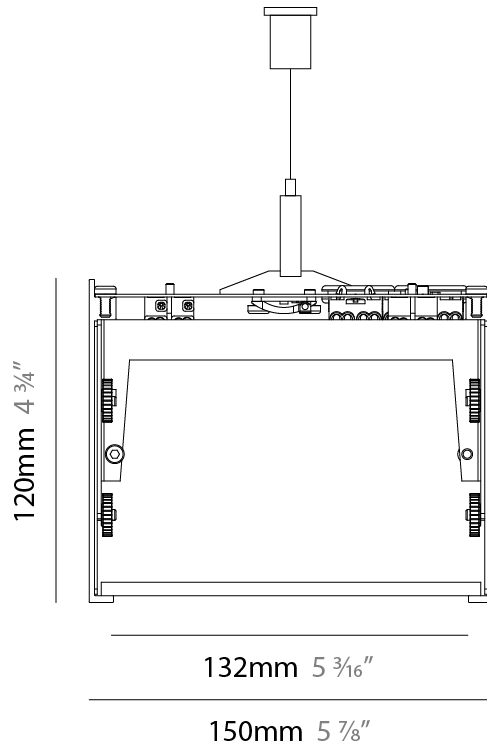

PROJECT	_____
TYPE	_____
SPECIFIER	_____
QUANTITY	_____
DATE	_____

SUPER-G 150 SUSPENSION

A3SG150-SUS-SYS

base number

1. To build a product code in our configurator select the specify button on the base model # product page
2. To build a manual product code on this datasheet choose from the options listed below in blue font and add the suffix to the base model #

GENERAL

Series: Super-G
Subseries: Super-G 150
Brand: Prolicht
Division: Architectural
Mounting Type: Suspension
Mounting Location: Ceiling
Subcategory: Profile

PHYSICAL

Shape: Curves
Fixture Finish: SSR / BKV / CWI / CRY / HAB / UFT / ITA / RUA / FTG / MYG / LOD / PUS / FRO / FUP / KIA / POP / BLS / SPG / MEY / GOH / GUM / CHC / COM / ABZ / JAG / OBR / MOS / ROR
Upon Request: Custom Radii Special Y-Connector Integrated Spots
Engraving Letters & Signs

ELECTRICAL

Lamp Type: LED (Zhaga Standard)
Dimming: Non-Dimming / Phase Dimming (120Vac only) / 0-10V Dimming
Driver Included: Yes
Driver Location: Integrated
Driver Type: Constant Current - 120 / 277Vac
Driver Class: Class 2
Input Voltage (V): 120 - 277
Constant Current (MA): 350

LED

Lamp Life (hrs): 50000
Upon Request: Color Temperature RGB-W Tunable CRI (no minimum qty) price increase + longer lead time

OPTICAL

RATINGS AND CERTIFICATIONS

Certified By: Certified for North American Standards
IP rating: IP20