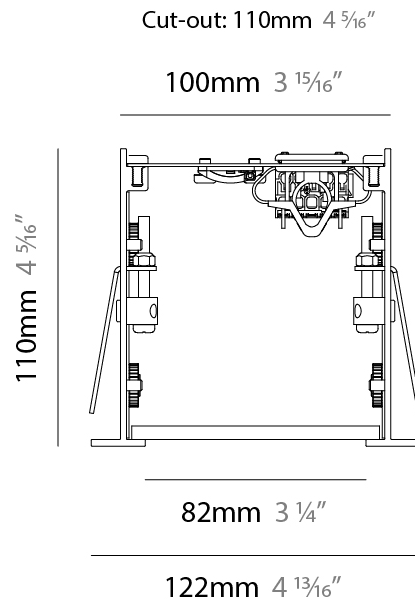

PROJECT	
TYPE	
SPECIFIER	
QUANTITY	
DATE	

SUPER-G 100 RECESSED

A3SG100-REC-SYS

base number

1. To build a product code in our configurator select the specify button on the base model # product page
2. To build a manual product code on this datasheet choose from the options listed below in blue font and add the suffix to the base model #

GENERAL

Series: Super-G
Subseries: Super-G 100
Brand: Prolicht
Division: Architectural
Mounting Type: Recessed
Mounting Location: Ceiling
Subcategory: Profile

PHYSICAL

Fixture Finish: SSR / BKV / CWI / CRY / HAB / UFT / ITA / RUA / FTG / MYG / LOD / PUS / FRO / FUP / KIA / POP / BLS / SPG / MEY / GOH / GUM / CHC / COM / ABZ / JAG / OBR / MOS / ROR
Fixture Material: Aluminum Die Cast

ELECTRICAL

Lamp Type: LED (Zhaga Standard)
Dimming: Tri-Mode (Non-Dimming and Phase Dimming (120Vac only) and 0-10V Dimming)
Driver Included: Yes
Driver Type: Constant Current - Universal
Input Voltage (V): 120 - 277

LED

Lamp Life (hrs): 50000

OPTICAL

RATINGS AND CERTIFICATIONS

Certified By: Certified for North American Standards
IP rating: IP20