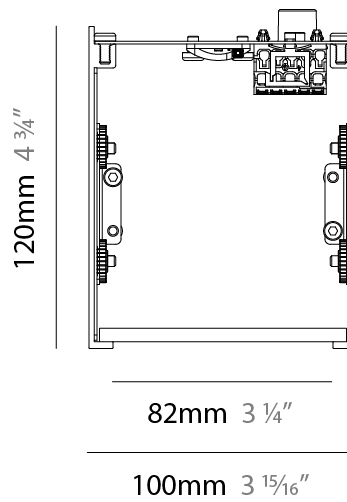

PROJECT
TYPE
SPECIFIER
QUANTITY
DATE

SUPER-G 100 SURFACE

A3SG100-SUR-SYS

base number

1. To build a product code in our configurator select the specify button on the base model # product page
2. To build a manual product code on this datasheet choose from the options listed below in blue font and add the suffix to the base model #

GENERAL

Series: Super-G
Subseries: Super-G 100
Brand: Prolicht
Division: Architectural
Mounting Type: Surface
Mounting Location: Ceiling
Subcategory: Profile

PHYSICAL

Fixture Finish: SSR / BKV / CWI / CRY / HAB / UFT / ITA / RUA / FTG / MYG / LOD / PUS / FRO / FUP / KIA / POP / BLS / SPG / MEY / GOH / GUM / CHC / COM / ABZ / JAG / OBR / MOS / ROR
Fixture Material: Aluminum Die Cast

ELECTRICAL

Lamp Type: LED (Zhaga Standard)
Dimming: Tri-Mode (Non-Dimming and Phase Dimming (120Vac only) and 0-10V Dimming)
Driver Included: Yes
Driver Type: Constant Current - Universal
Input Voltage (V): 120 - 277

LED

Lamp Life (hrs): 50000

OPTICAL

RATINGS AND CERTIFICATIONS

Certified By: Certified for North American Standards
IP rating: IP20