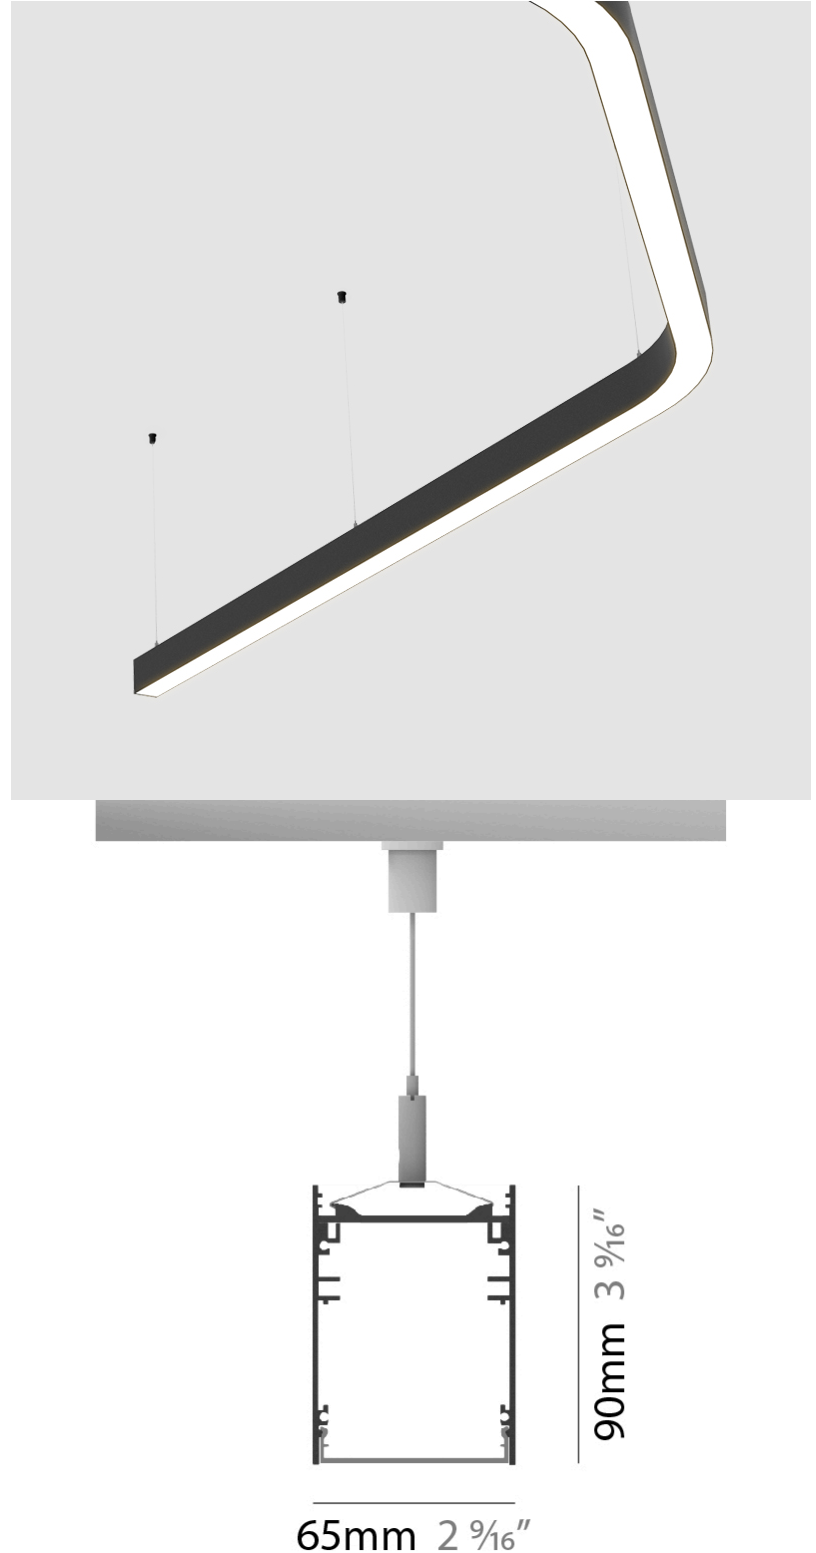

PROJECT	
TYPE	
SPECIFIER	
QUANTITY	
DATE	

SUPER-G SLIM 65 SUSPENSION

A3SGS65-SUS-SYS

base number

1. To build a product code in our configurator select the specify button on the base model # product page
2. To build a manual product code on this datasheet choose from the options listed below in blue font and add the suffix to the base model #

GENERAL

Series: Super-G
Subseries: Super-G Slim 65
Brand: Prolicht
Division: Architectural
Mounting Type: Suspension
Mounting Location: Ceiling
Subcategory: Profile

PHYSICAL

Shape: Curves
Fixture Finish: SSR / BKV / CWI / CRY / HAB / UFT / ITA / RUA / FTG / MYG / LOD / PUS / FRO / FUP / KIA / POP / BLS / SPG / MEY / GOH / GUM / CHC / COM / ABZ / JAG / OBR / MOS / ROR

ELECTRICAL

Lamp Type: LED (Zhaga Standard)
Dimming: Tri-Mode (Non-Dimming and Phase Dimming (120Vac only) and 0-10V Dimming)
Driver Included: Yes
Driver Location: Integrated
Driver Type: Constant Current - Universal
Driver Class: Class 2
Input Voltage (V): 120 - 277
Constant Current (MA): 350

LED

Lamp Life (hrs): 50000
Upon Request: Color Temperature RGB-W Tunable CRI (no minimum qty) price increase + longer lead time

OPTICAL

RATINGS AND CERTIFICATIONS

Certified By: Certified for North American Standards
IP rating: IP20