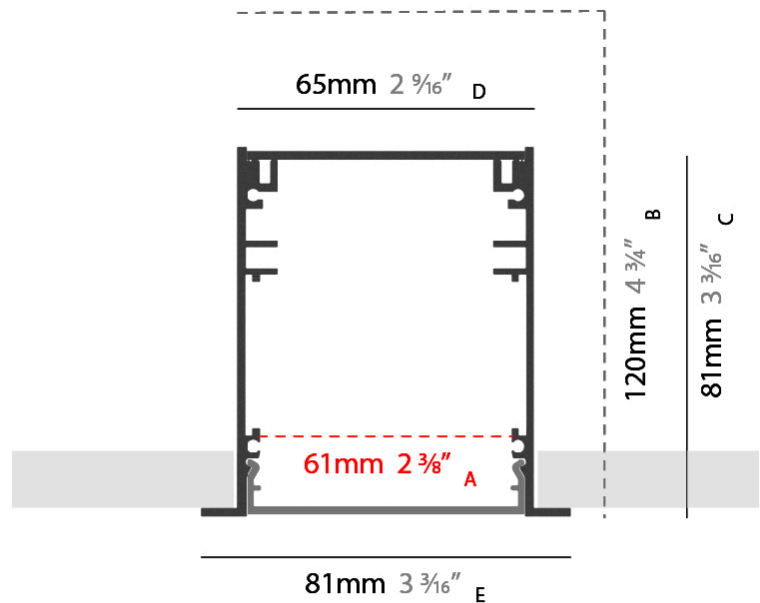

PROJECT	_____
TYPE	_____
SPECIFIER	_____
QUANTITY	_____
DATE	_____

SUPER-G SLIM 65 RECESSED

A3SGS65-REC-SYS

base number

1. To build a product code in our configurator select the specify button on the base model # product page
2. To build a manual product code on this datasheet choose from the options listed below in blue font and add the suffix to the base model #

GENERAL

Series: Super-G
Subseries: Super-G Slim 65
Brand: Prolicht
Division: Architectural
Mounting Type: Recessed
Mounting Location: Wall
Subcategory: Profile

PHYSICAL

Shape: Curves
Fixture Finish: SSR / BKV / CWI / CRY / HAB / UFT / ITA / RUA / FTG / MYG / LOD / PUS / FRO / FUP / KIA / POP / BLS / SPG / MEY / GOH / GUM / CHC / COM / ABZ / JAG / OBR / MOS / ROR

ELECTRICAL

Lamp Type: LED (Zhaga Standard)
Dimming: Tri-Mode (Non-Dimming and Phase Dimming (120Vac only) and 0-10V Dimming)
Driver Included: Yes
Driver Location: Integrated
Driver Type: Constant Current - Universal
Driver Class: Class 2
Input Voltage (V): 120 - 277
Constant Current (MA): 350

LED

Lamp Life (hrs): 50000
Upon Request: Color Temperature RGB-W Tunable CRI (no minimum qty) price increase + longer lead time

OPTICAL

RATINGS AND CERTIFICATIONS

Certified By: Certified for North American Standards
IP rating: IP20

A: OPENING WIDTH   B: RECESS DEPTH   C: PROFILE HEIGHT
D: PROFILE WIDTH   E: MOUNTING INCLUDING FLANGE