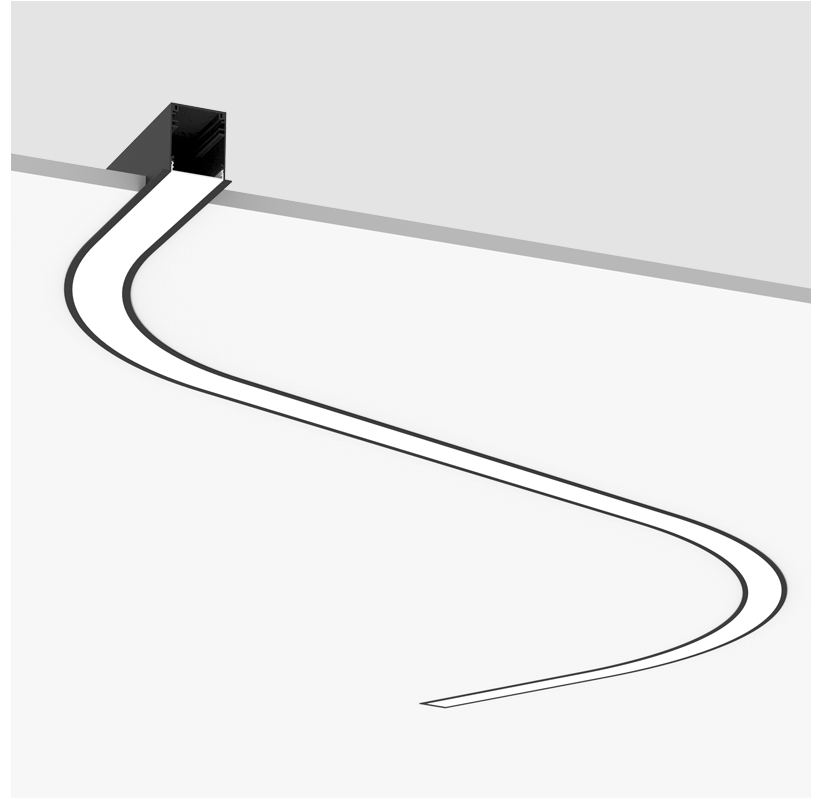

PROJECT	_____
TYPE	_____
SPECIFIER	_____
QUANTITY	_____
DATE	_____

SUPER-G SLIM 65 RECESSED

A3SGS65-REC-SYS

base number

1. To build a product code in our configurator select the specify button on the base model # product page
2. To build a manual product code on this datasheet choose from the options listed below in blue font and add the suffix to the base model #

GENERAL

Series: Super-G
Subseries: Super-G Slim 65
Brand: Prolicht
Division: Architectural
Mounting Type: Recessed
Mounting Location: Wall
Subcategory: Profile

PHYSICAL

Shape: Curves
Fixture Finish: SSR / BKV / CWI / CRY / HAB / UFT / ITA / RUA / FTG / MYG / LOD / PUS / FRO / FUP / KIA / POP / BLS / SPG / MEY / GOH / GUM / CHC / COM / ABZ / JAG / OBR / MOS / ROR

ELECTRICAL

Lamp Type: LED (Zhaga Standard)
Dimming: Tri-Mode (Non-Dimming and Phase Dimming (120Vac only) and 0-10V Dimming)
Driver Included: Yes
Driver Location: Integrated
Driver Type: Constant Current - Universal
Driver Class: Class 2
Input Voltage (V): 120 - 277
Constant Current (MA): 350

LED

Lamp Life (hrs): 50000
Upon Request: Color Temperature RGB-W Tunable CRI (no minimum qty) price increase + longer lead time

OPTICAL

RATINGS AND CERTIFICATIONS

Certified By: Certified for North American Standards
IP rating: IP20

A: OPENING WIDTH   B: RECESS DEPTH   C: PROFILE HEIGHT
D: PROFILE WIDTH   E: MOUNTING INCLUDING FLANGE