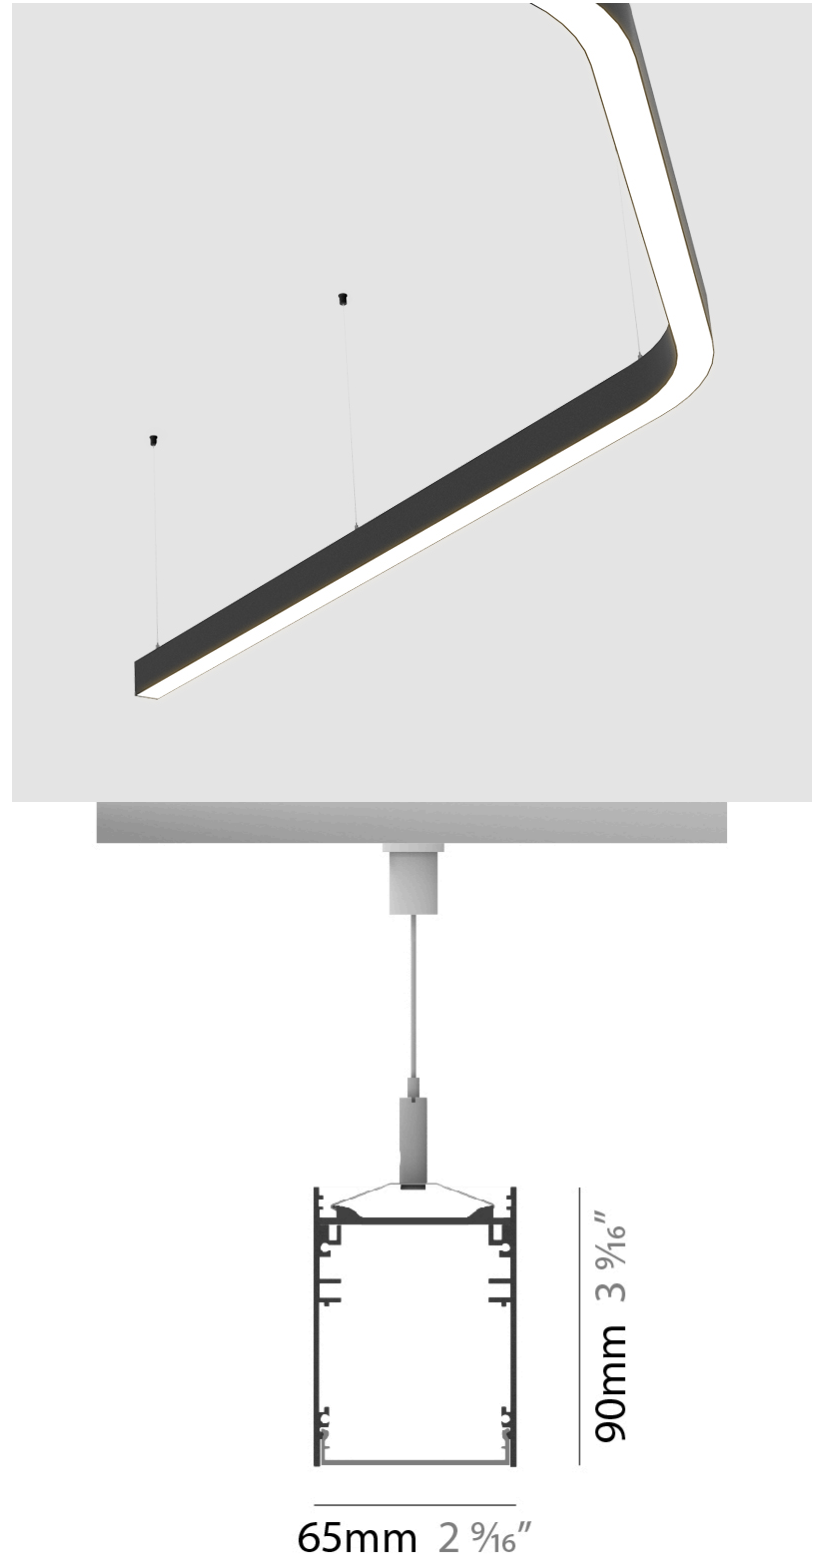

PROJECT	_____
TYPE	_____
SPECIFIER	_____
QUANTITY	_____
DATE	_____

SUPER-G SLIM 65 SUSPENSION

A3SGS65-SUS-SYS

base number

1. To build a product code in our configurator select the specify button on the base model # product page
2. To build a manual product code on this datasheet choose from the options listed below in blue font and add the suffix to the base model #

GENERAL

Series: Super-G
Subseries: Super-G Slim 65
Brand: Prolicht
Division: Architectural
Mounting Type: Suspension
Mounting Location: Ceiling
Subcategory: Profile

PHYSICAL

Shape: Curves
Fixture Finish: SSR / BKV / CWI / CRY / HAB / UFT / ITA / RUA / FTG / MYG / LOD / PUS / FRO / FUP / KIA / POP / BLS / SPG / MEY / GOH / GUM / CHC / COM / ABZ / JAG / OBR / MOS / ROR

ELECTRICAL

Lamp Type: LED (Zhaga Standard)
Dimming: Tri-Mode (Non-Dimming and Phase Dimming (120Vac only) and 0-10V Dimming)
Driver Included: Yes
Driver Location: Integrated
Driver Type: Constant Current - Universal
Driver Class: Class 2
Input Voltage (V): 120 - 277
Constant Current (MA): 350

LED

Lamp Life (hrs): 50000
Upon Request: Color Temperature RGB-W Tunable CRI (no minimum qty) price increase + longer lead time

OPTICAL

RATINGS AND CERTIFICATIONS

Certified By: Certified for North American Standards
IP rating: IP20