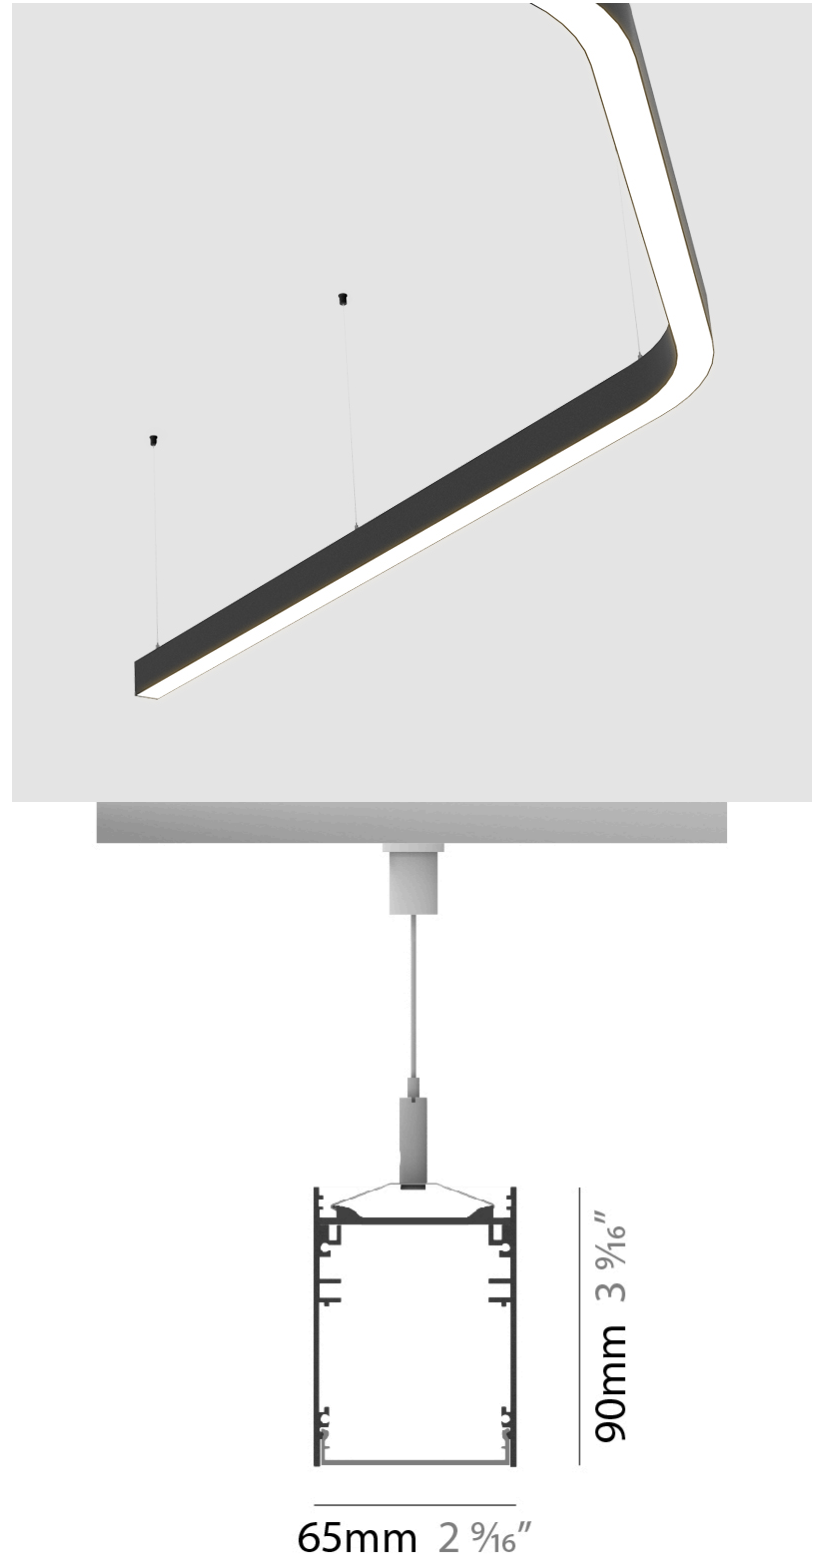

PROJECT
TYPE
SPECIFIER
QUANTITY
DATE

SUPER-G SLIM 65 SUSPENSION

A3SGS65-SUS-SYS

base number

1. To build a product code in our configurator select the specify button on the base model # product page
2. To build a manual product code on this datasheet choose from the options listed below in blue font and add the suffix to the base model #

GENERAL

Series: Super-G
Subseries: Super-G Slim 65
Brand: Prolicht
Division: Architectural
Mounting Type: Suspension
Mounting Location: Ceiling
Subcategory: Profile

PHYSICAL

Shape: Curves
Fixture Finish: SSR / BKV / CWI / CRY / HAB / UFT / ITA / RUA / FTG / MYG / LOD / PUS / FRO / FUP / KIA / POP / BLS / SPG / MEY / GOH / GUM / CHC / COM / ABZ / JAG / OBR / MOS / ROR

ELECTRICAL

Lamp Type: LED (Zhaga Standard)
Dimming: Tri-Mode (Non-Dimming and Phase Dimming (120Vac only) and 0-10V Dimming)
Driver Included: Yes
Driver Location: Integrated
Driver Type: Constant Current - Universal
Driver Class: Class 2
Input Voltage (V): 120 - 277
Constant Current (MA): 350

LED

Lamp Life (hrs): 50000
Upon Request: Color Temperature RGB-W Tunable CRI (no minimum qty) price increase + longer lead time

OPTICAL

RATINGS AND CERTIFICATIONS

Certified By: Certified for North American Standards
IP rating: IP20