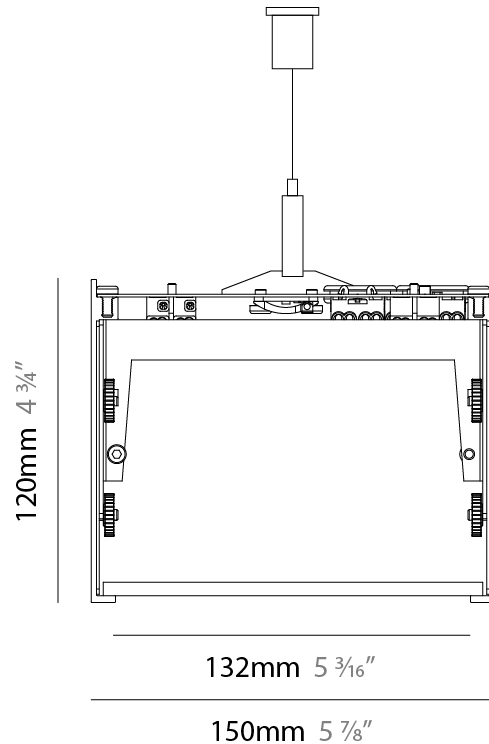

PROJECT	_____
TYPE	_____
SPECIFIER	_____
QUANTITY	_____
DATE	_____

SUPER-G 150 SUSPENSION

A3SG150-SUS-SYS

base number

1. To build a product code in our configurator select the specify button on the base model # product page
2. To build a manual product code on this datasheet choose from the options listed below in blue font and add the suffix to the base model #

GENERAL

Series: Super-G
Subseries: Super-G 150
Brand: Prolicht
Division: Architectural
Mounting Type: Suspension
Mounting Location: Ceiling
Subcategory: Profile

PHYSICAL

Shape: Curves
Fixture Finish: SSR / BKV / CWI / CRY / HAB / UFT / ITA / RUA / FTG / MYG / LOD / PUS / FRO / FUP / KIA / POP / BLS / SPG / MEY / GOH / GUM / CHC / COM / ABZ / JAG / OBR / MOS / ROR
Upon Request: Custom Radii Special Y-Connector Integrated Spots
Engraving Letters & Signs

ELECTRICAL

Lamp Type: LED (Zhaga Standard)
Dimming: Non-Dimming / Phase Dimming (120Vac only) / 0-10V Dimming
Driver Included: Yes
Driver Location: Integrated
Driver Type: Constant Current - 120 / 277Vac
Driver Class: Class 2
Input Voltage (V): 120 - 277
Constant Current (MA): 350

LED

Lamp Life (hrs): 50000
Upon Request: Color Temperature RGB-W Tunable CRI (no minimum qty) price increase + longer lead time

OPTICAL

RATINGS AND CERTIFICATIONS

Certified By: Certified for North American Standards
IP rating: IP20