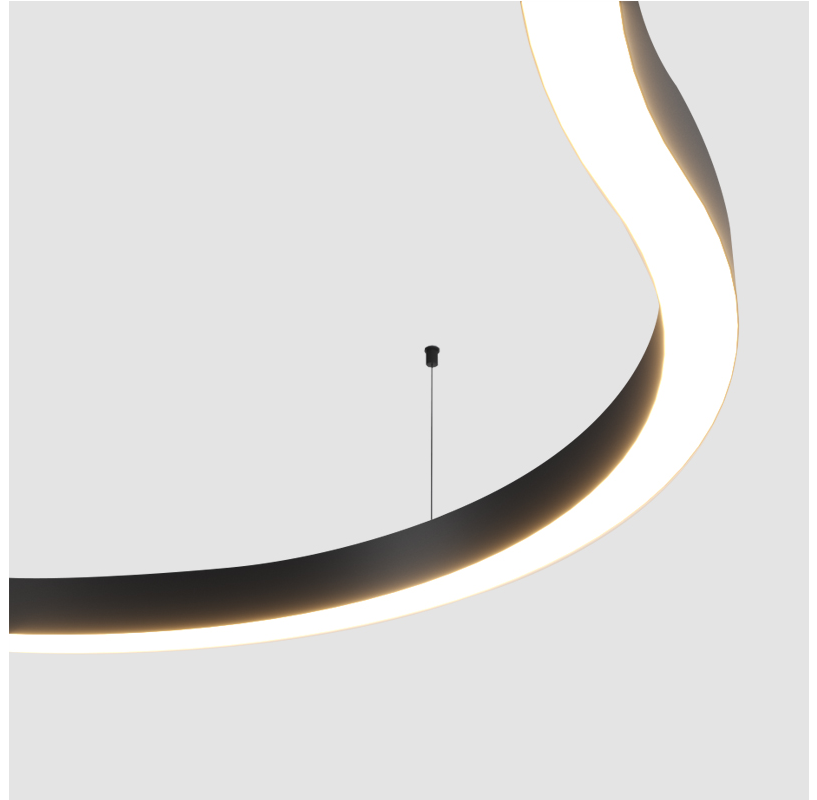

PROJECT
TYPE
SPECIFIER
QUANTITY
DATE

SUPER-G 100 SUSPENSION

A3SG100-SUS-SYS

base number

1. To build a product code in our configurator select the specify button on the base model # product page
2. To build a manual product code on this datasheet choose from the options listed below in blue font and add the suffix to the base model #

GENERAL

Series: Super-G
Subseries: Super-G 100
Brand: Prolicht
Division: Architectural
Mounting Type: Suspension
Mounting Location: Ceiling
Subcategory: Profile

PHYSICAL

Fixture Finish: SSR / BKV / CWI / CRY / HAB / UFT / ITA / RUA / FTG / MYG / LOD / PUS / FRO / FUP / KIA / POP / BLS / SPG / MEY / GOH / GUM / CHC / COM / ABZ / JAG / OBR / MOS / ROR
Fixture Material: Aluminum Die Cast

ELECTRICAL

Lamp Type: LED (Zhaga Standard)
Dimming: Tri-Mode (Non-Dimming and Phase Dimming (120Vac only) and 0-10V Dimming)
Driver Included: Yes
Driver Type: Constant Current - Universal
Input Voltage (V): 120 - 277

LED

Lamp Life (hrs): 50000

OPTICAL

RATINGS AND CERTIFICATIONS

Certified By: Certified for North American Standards
IP rating: IP20