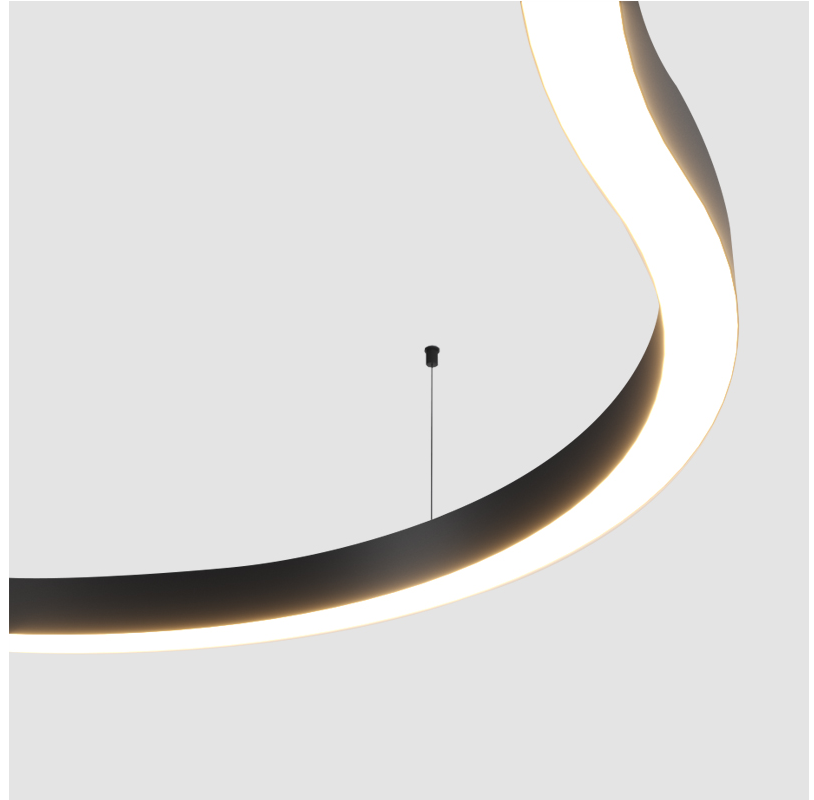

PROJECT
TYPE
SPECIFIER
QUANTITY
DATE

SUPER-G 100 SUSPENSION

A3SG100-SUS-SYS

base number

1. To build a product code in our configurator select the specify button on the base model # product page
2. To build a manual product code on this datasheet choose from the options listed below in blue font and add the suffix to the base model #

GENERAL

Series: Super-G
Subseries: Super-G 100
Brand: Prolicht
Division: Architectural
Mounting Type: Suspension
Mounting Location: Ceiling
Subcategory: Profile

PHYSICAL

Fixture Finish: SSR / BKV / CWI / CRY / HAB / UFT / ITA / RUA / FTG / MYG / LOD / PUS / FRO / FUP / KIA / POP / BLS / SPG / MEY / GOH / GUM / CHC / COM / ABZ / JAG / OBR / MOS / ROR
Fixture Material: Aluminum Die Cast

ELECTRICAL

Lamp Type: LED (Zhaga Standard)
Dimming: Tri-Mode (Non-Dimming and Phase Dimming (120Vac only) and 0-10V Dimming)
Driver Included: Yes
Driver Type: Constant Current - Universal
Input Voltage (V): 120 - 277

LED

Lamp Life (hrs): 50000

OPTICAL

RATINGS AND CERTIFICATIONS

Certified By: Certified for North American Standards
IP rating: IP20