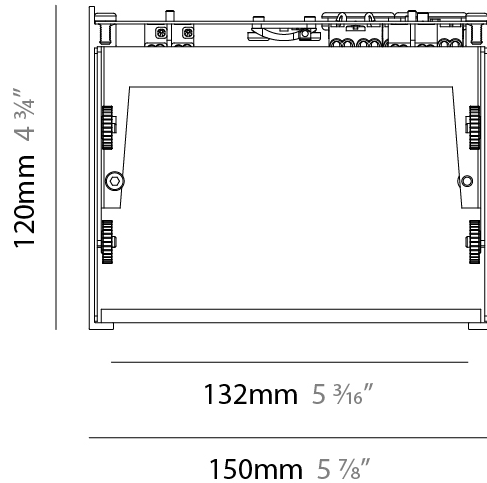

PROJECT	_____
TYPE	_____
SPECIFIER	_____
QUANTITY	_____
DATE	_____

SUPER-G 150 SURFACE

A3SG150-SUR-SYS

base number

1. To build a product code in our configurator select the specify button on the base model # product page
2. To build a manual product code on this datasheet choose from the options listed below in blue font and add the suffix to the base model #

GENERAL

Series: Super-G
Subseries: Super-G 150
Brand: Prolicht
Division: Architectural
Mounting Type: Surface
Mounting Location: Ceiling
Subcategory: Profile

PHYSICAL

Shape: Curves
Fixture Finish: SSR / BKV / CWI / CRY / HAB / UFT / ITA / RUA / FTG / MYG / LOD / PUS / FRO / FUP / KIA / POP / BLS / SPG / MEY / GOH / GUM / CHC / COM / ABZ / JAG / OBR / MOS / ROR
Upon Request: Custom Radii Special Y-Connector Integrated Spots Engraving Letters & Signs

ELECTRICAL

Lamp Type: LED (Zhaga Standard)
Dimming: Non-Dimming / Phase Dimming (120Vac only) / 0-10V Dimming
Driver Included: Yes
Driver Location: Integrated
Driver Type: Constant Current - 120 / 277Vac
Driver Class: Class 2
Input Voltage (V): 120 - 277
Constant Current (MA): 350

LED

Lamp Life (hrs): 50000
Upon Request: Color Temperature RGB-W Tunable CRI (no minimum qty) price increase + longer lead time

OPTICAL

RATINGS AND CERTIFICATIONS

Certified By: Certified for North American Standards
IP rating: IP20