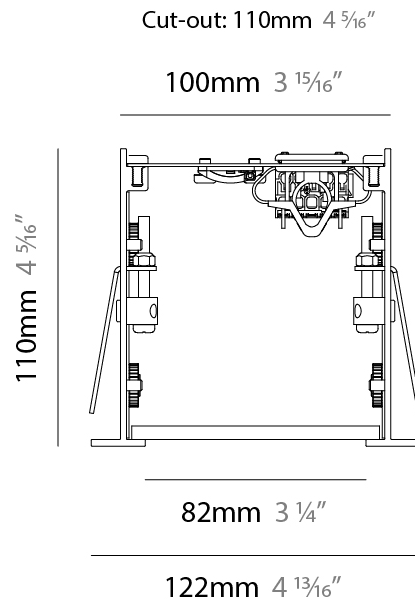

PROJECT	_____
TYPE	_____
SPECIFIER	_____
QUANTITY	_____
DATE	_____

SUPER-G 100 RECESSED

A3SG100-REC-SYS

base number

1. To build a product code in our configurator select the specify button on the base model # product page
2. To build a manual product code on this datasheet choose from the options listed below in blue font and add the suffix to the base model #

GENERAL

Series: Super-G
Subseries: Super-G 100
Brand: Prolicht
Division: Architectural
Mounting Type: Recessed
Mounting Location: Ceiling
Subcategory: Profile

PHYSICAL

Fixture Finish: SSR / BKV / CWI / CRY / HAB / UFT / ITA / RUA / FTG / MYG / LOD / PUS / FRO / FUP / KIA / POP / BLS / SPG / MEY / GOH / GUM / CHC / COM / ABZ / JAG / OBR / MOS / ROR
Fixture Material: Aluminum Die Cast

ELECTRICAL

Lamp Type: LED (Zhaga Standard)
Dimming: Tri-Mode (Non-Dimming and Phase Dimming (120Vac only) and 0-10V Dimming)
Driver Included: Yes
Driver Type: Constant Current - Universal
Input Voltage (V): 120 - 277

LED

Lamp Life (hrs): 50000

OPTICAL

RATINGS AND CERTIFICATIONS

Certified By: Certified for North American Standards
IP rating: IP20