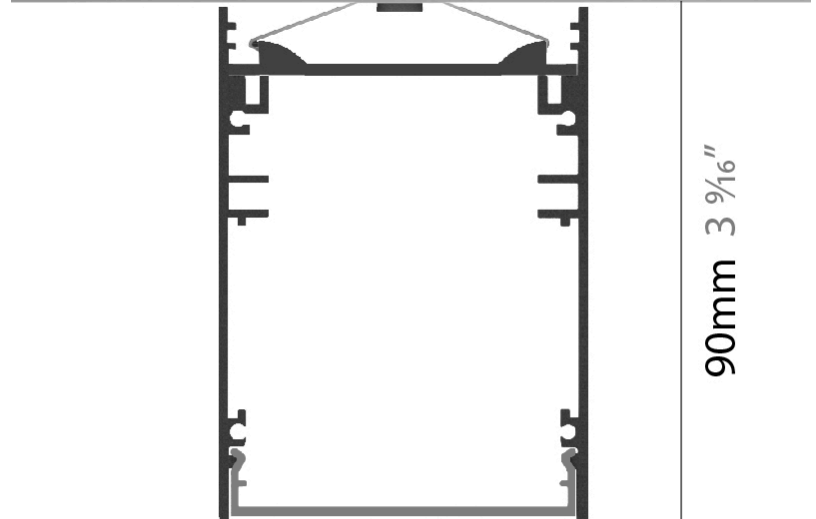

90mm 3 9/16"

65mm 2 9/16"

SUPER-G SLIM 65 SURFACE

A3SGS65-SUR-SYS

PROJECT _____

TYPE _____

SPECIFIER _____

QUANTITY _____