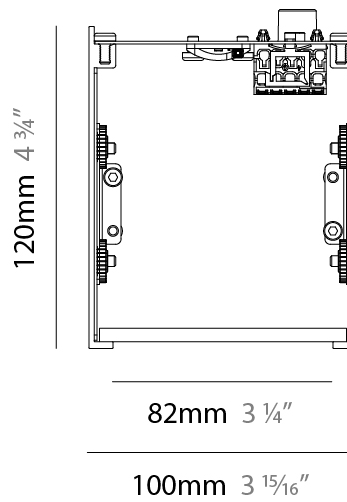

SUPER-G 100 SURFACE

A3SG100-SUR-SYS

base number

1. To build a product code in our configurator select the specify button on the base model # product page
2. To build a manual product code on this datasheet choose from the options listed below in blue font and add the suffix to the base model #

GENERAL

Series: Super-G
Subseries: Super-G 100
Brand: Prolicht
Division: Architectural
Mounting Type: Surface
Mounting Location: Ceiling
Subcategory: Profile

PHYSICAL

Fixture Finish: SSR / BKV / CWI / CRY / HAB / UFT / ITA / RUA / FTG / MYG / LOD / PUS / FRO / FUP / KIA / POP / BLS / SPG / MEY / GOH / GUM / CHC / COM / ABZ / JAG / OBR / MOS / ROR
Fixture Material: Aluminum Die Cast

ELECTRICAL

Lamp Type: LED (Zhaga Standard)
Dimming: Tri-Mode (Non-Dimming and Phase Dimming (120Vac only) and 0-10V Dimming)
Driver Included: Yes
Driver Type: Constant Current - Universal
Input Voltage (V): 120 - 277

LED

Lamp Life (hrs): 50000

OPTICAL

RATINGS AND CERTIFICATIONS

Certified By: Certified for North American Standards
IP rating: IP20