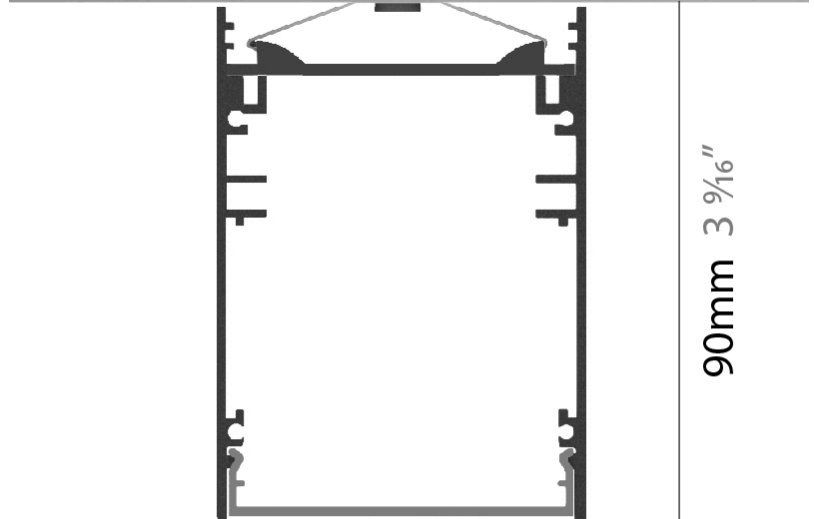

90mm 3 9/16"

65mm 2 9/16"

SUPER-G SLIM 65 SURFACE

A3SGS65-SUR-SYS

PROJECT

TYPE

SPECIFIER

QUANTITY