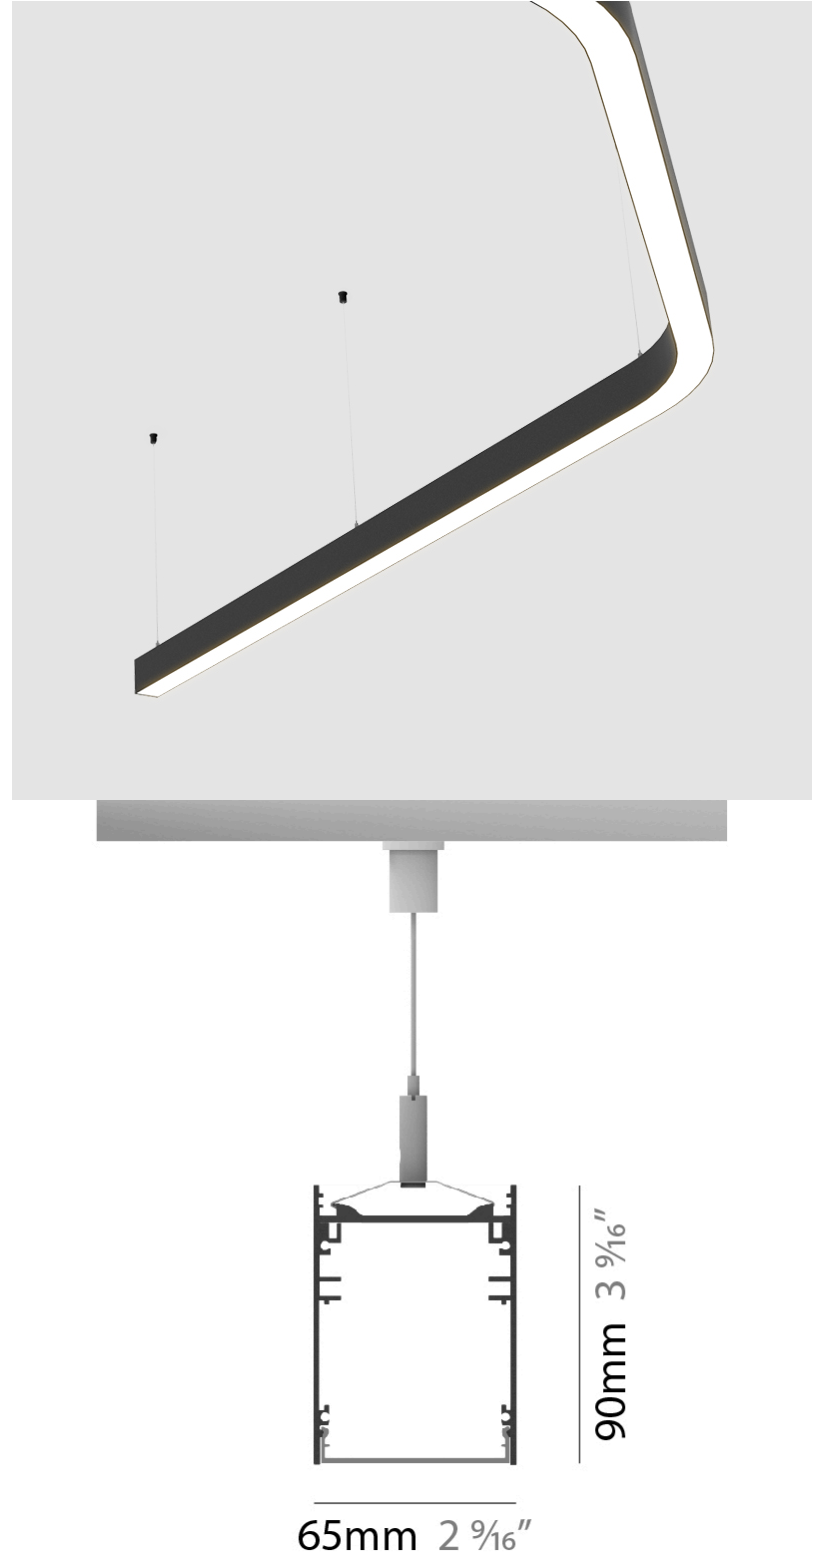

PROJECT	_____
TYPE	_____
SPECIFIER	_____
QUANTITY	_____
DATE	_____

SUPER-G SLIM 65 SUSPENSION

A3SGS65-SUS-SYS

base number

1. To build a product code in our configurator select the specify button on the base model # product page
2. To build a manual product code on this datasheet choose from the options listed below in blue font and add the suffix to the base model #

GENERAL

Series: Super-G
Subseries: Super-G Slim 65
Brand: Prolicht
Division: Architectural
Mounting Type: Suspension
Mounting Location: Ceiling
Subcategory: Profile

PHYSICAL

Shape: Curves
Fixture Finish: SSR / BKV / CWI / CRY / HAB / UFT / ITA / RUA / FTG / MYG / LOD / PUS / FRO / FUP / KIA / POP / BLS / SPG / MEY / GOH / GUM / CHC / COM / ABZ / JAG / OBR / MOS / ROR

ELECTRICAL

Lamp Type: LED (Zhaga Standard)
Dimming: Tri-Mode (Non-Dimming and Phase Dimming (120Vac only) and 0-10V Dimming)
Driver Included: Yes
Driver Location: Integrated
Driver Type: Constant Current - Universal
Driver Class: Class 2
Input Voltage (V): 120 - 277
Constant Current (MA): 350

LED

Lamp Life (hrs): 50000
Upon Request: Color Temperature RGB-W Tunable CRI (no minimum qty) price increase + longer lead time

OPTICAL

RATINGS AND CERTIFICATIONS

Certified By: Certified for North American Standards
IP rating: IP20