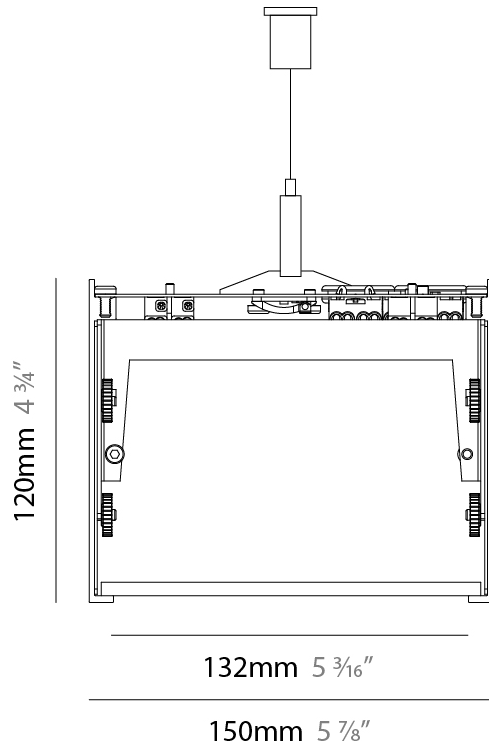

PROJECT	_____
TYPE	_____
SPECIFIER	_____
QUANTITY	_____
DATE	_____

SUPER-G 150 SUSPENSION

A3SG150-SUS-SYS

base number

1. To build a product code in our configurator select the specify button on the base model # product page
2. To build a manual product code on this datasheet choose from the options listed below in blue font and add the suffix to the base model #

GENERAL

Series: Super-G
Subseries: Super-G 150
Brand: Prolicht
Division: Architectural
Mounting Type: Suspension
Mounting Location: Ceiling
Subcategory: Profile

PHYSICAL

Shape: Curves
Fixture Finish: SSR / BKV / CWI / CRY / HAB / UFT / ITA / RUA / FTG / MYG / LOD / PUS / FRO / FUP / KIA / POP / BLS / SPG / MEY / GOH / GUM / CHC / COM / ABZ / JAG / OBR / MOS / ROR
Upon Request: Custom Radii Special Y-Connector Integrated Spots
Engraving Letters & Signs

ELECTRICAL

Lamp Type: LED (Zhaga Standard)
Dimming: Non-Dimming / Phase Dimming (120Vac only) / 0-10V Dimming
Driver Included: Yes
Driver Location: Integrated
Driver Type: Constant Current - 120 / 277Vac
Driver Class: Class 2
Input Voltage (V): 120 - 277
Constant Current (MA): 350

LED

Lamp Life (hrs): 50000
Upon Request: Color Temperature RGB-W Tunable CRI (no minimum qty) price increase + longer lead time

OPTICAL

RATINGS AND CERTIFICATIONS

Certified By: Certified for North American Standards
IP rating: IP20