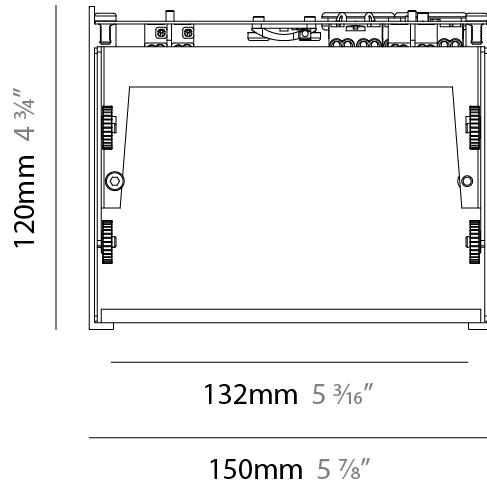

PROJECT	
TYPE	
SPECIFIER	
QUANTITY	
DATE	

SUPER-G 150 SURFACE

A3SG150-SUR-SYS

base number

1. To build a product code in our configurator select the specify button on the base model # product page
2. To build a manual product code on this datasheet choose from the options listed below in blue font and add the suffix to the base model #

GENERAL

Series: Super-G
Subseries: Super-G 150
Brand: Prolicht
Division: Architectural
Mounting Type: Surface
Mounting Location: Ceiling
Subcategory: Profile

PHYSICAL

Shape: Curves
Fixture Finish: SSR / BKV / CWI / CRY / HAB / UFT / ITA / RUA / FTG / MYG / LOD / PUS / FRO / FUP / KIA / POP / BLS / SPG / MEY / GOH / GUM / CHC / COM / ABZ / JAG / OBR / MOS / ROR
Upon Request: Custom Radii Special Y-Connector Integrated Spots
Engraving Letters & Signs

ELECTRICAL

Lamp Type: LED (Zhaga Standard)
Dimming: Non-Dimming / Phase Dimming (120Vac only) / 0-10V Dimming
Driver Included: Yes
Driver Location: Integrated
Driver Type: Constant Current - 120 / 277Vac
Driver Class: Class 2
Input Voltage (V): 120 - 277
Constant Current (MA): 350

LED

Lamp Life (hrs): 50000
Upon Request: Color Temperature RGB-W Tunable CRI (no minimum qty) price increase + longer lead time

OPTICAL

RATINGS AND CERTIFICATIONS

Certified By: Certified for North American Standards
IP rating: IP20