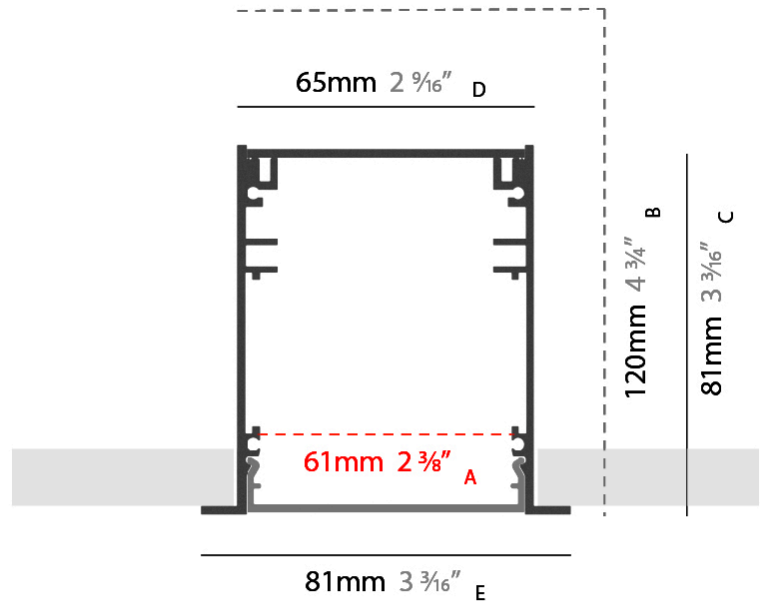

#### RATINGS AND CERTIFICATIONS

Certified By: Certified for North American Standards  
 IP rating: IP20

**A: OPENING WIDTH    B: RECESS DEPTH    C: PROFILE HEIGHT**  
**D: PROFILE WIDTH    E: MOUNTING INCLUDING FLANGE**