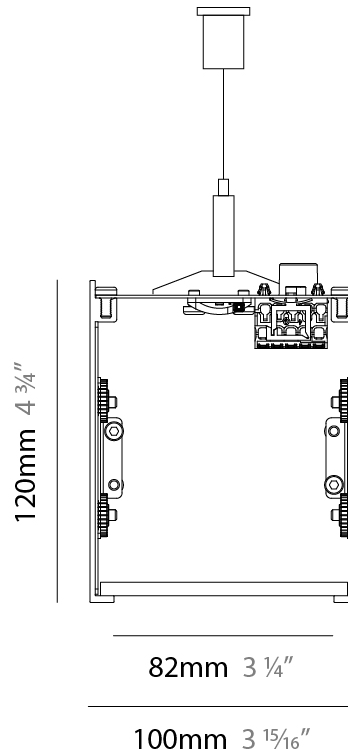

PROJECT
TYPE
SPECIFIER
QUANTITY
DATE

SUPER-G 100 SUSPENSION

A3SG100-SUS-SYS

base number

1. To build a product code in our configurator select the specify button on the base model # product page
2. To build a manual product code on this datasheet choose from the options listed below in blue font and add the suffix to the base model #

GENERAL

Series: Super-G
Subseries: Super-G 100
Brand: Prolight
Division: Architectural
Mounting Type: Suspension
Mounting Location: Ceiling
Subcategory: Profile

PHYSICAL

Fixture Finish: SSR / BKV / CWI / CRY / HAB / UFT / ITA / RUA / FTG / MYG / LOD / PUS / FRO / FUP / KIA / POP / BLS / SPG / MEY / GOH / GUM / CHC / COM / ABZ / JAG / OBR / MOS / ROR
Fixture Material: Aluminum Die Cast

ELECTRICAL

Lamp Type: LED (Zhaga Standard)
Dimming: Tri-Mode (Non-Dimming and Phase Dimming (120Vac only) and 0-10V Dimming)
Driver Included: Yes
Driver Type: Constant Current - Universal
Input Voltage (V): 120 - 277

LED

Lamp Life (hrs): 50000

OPTICAL

RATINGS AND CERTIFICATIONS

Certified By: Certified for North American Standards
IP rating: IP20