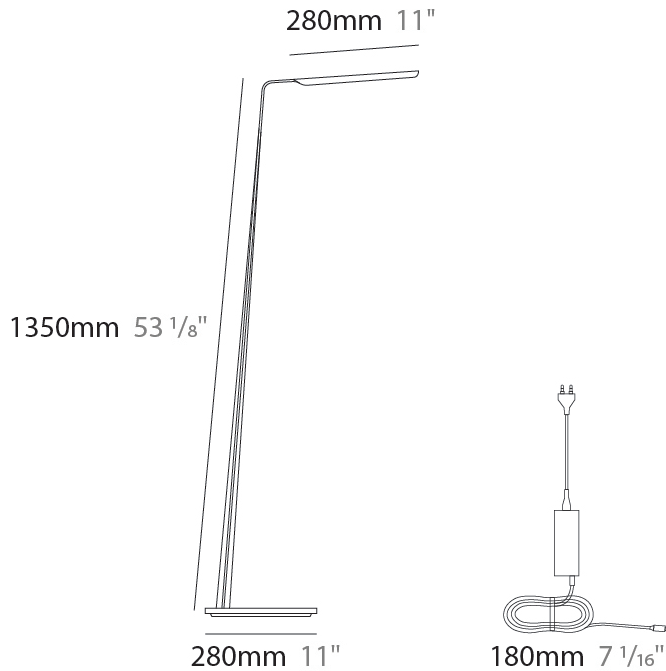

PROJECT
TYPE
SPECIFIER
QUANTITY
DATE

SWAN PORTABLE

D74009- -
base number   Color   Finish
                         Temperature   Options

1. To build a product code in our configurator select the specify button on the base model # product page
2. To build a manual product code on this datasheet choose from the options listed below in blue font and add the suffix to the base model #

GENERAL

Series: Swan
Brand: Tunto
Division: Design
Mounting Type: Portable
Mounting Location: Floor
Subcategory: Floor

PHYSICAL

Shape: Abstract
Length (mm): 390
Length (in): 15 ³/₈
Height (mm): 1350
Height (in): 53 ¹/₈
Light Distribution: Direct
Fixture Finish: WAL / ASH / OAK / BLK / WHI
Holder Finish: White
Fixture Material: Wood
Cable Details: 180mm / 70.87" cord and plug

ELECTRICAL

Lamp Type: LED
Input Wattage (W): 14
Dimming: Touch Dimming
Driver Location: Inline Transformer Plug
Input Voltage (V): 120

LED

Color Temperature (°K): 2700 / 3000
Max. Delivered Lumen (lm): 660 - 1090
CRI: >93 CRI
Lamp Life (hrs): 50000

OPTICAL

RATINGS AND CERTIFICATIONS

Certified By: Certified for North American Standards
IP rating: IP20