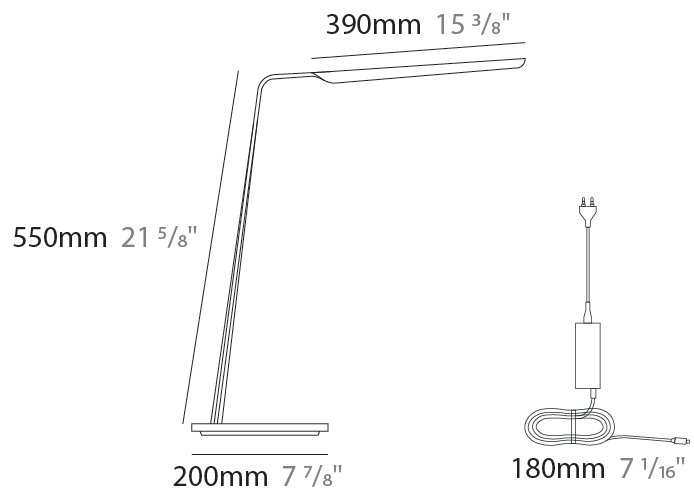

PROJECT	_____
TYPE	_____
SPECIFIER	_____
QUANTITY	_____
DATE	_____

SWAN PORTABLE

D74007- _____ - _____
base number   Color   Finish
                                 Temperature   Options

1. To build a product code in our configurator select the specify button on the base model # product page
2. To build a manual product code on this datasheet choose from the options listed below in blue font and add the suffix to the base model #

GENERAL

Series: Swan
Brand: Tunto
Division: Design
Mounting Type: Portable
Mounting Location: Table
Subcategory: Task

PHYSICAL

Shape: Abstract
Length (mm): 390
Length (in): 15 ³/₈
Height (mm): 550
Height (in): 21 ⁵/₈
Light Distribution: Indirect
Fixture Finish: WAL / OAK / BLK / WHI
Holder Finish: White
Fixture Material: Wood

ELECTRICAL

Lamp Type: LED
Input Wattage (W): 14
Dimming: Touch Dimming
Driver Location: Inline Transformer Plug
Input Voltage (V): 120

LED

Color Temperature (°K): 2700 / 3000
Max. Delivered Lumen (lm): 660
CRI: >93 CRI
Lamp Life (hrs): 50000

OPTICAL

RATINGS AND CERTIFICATIONS

Certified By: Certified for North American Standards
IP rating: IP20