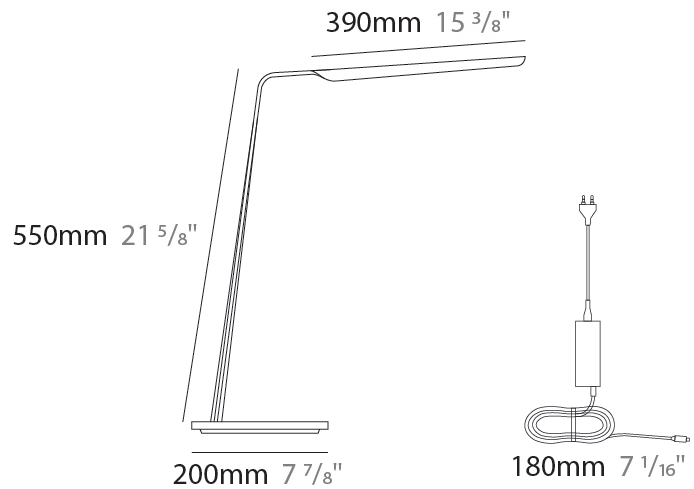

SWAN PORTABLE

D74008- -

base number
Color   Finish
Temperature   Options

1. To build a product code in our configurator select the specify button on the base model # product page
2. To build a manual product code on this datasheet choose from the options listed below in blue font and add the suffix to the base model #

GENERAL

Series: Swan
Brand: Tunto
Division: Design
Mounting Type: Portable
Mounting Location: Table
Subcategory: Table

PHYSICAL

Shape: Abstract
Length (mm): 390
Length (in): 15 ³/₈
Height (mm): 550
Height (in): 21 ⁵/₈
Light Distribution: Direct
Fixture Finish: [WAL](#) / [ASH](#) / [OAK](#) / [BLK](#) / [WHI](#)
Fixture Material: Wood
Cable Details: 180mm / 70.87" cord and plug

ELECTRICAL

Lamp Type: LED
Input Wattage (W): 20
Dimming: Touch Dimming
Driver Location: Inline Transformer Plug
Input Voltage (V): 120

LED

Color Temperature (°K): [2700](#) / [3000](#)
Max. Delivered Lumen (lm): 660 - 1090
CRI: >93 CRI
Lamp Life (hrs): 50000

OPTICAL

RATINGS AND CERTIFICATIONS

Certified By: Certified for North American Standards
IP rating: IP20

PROJECT
TYPE
SPECIFIER
QUANTITY
DATE