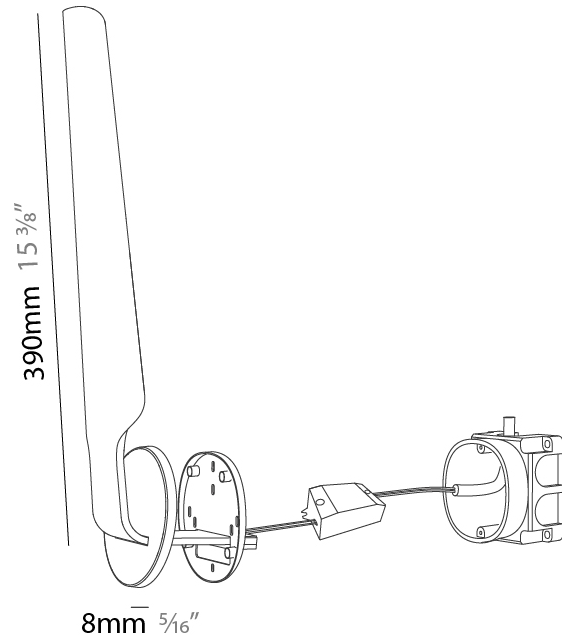

PROJECT	_____
TYPE	_____
SPECIFIER	_____
QUANTITY	_____
DATE	_____

SWAN SURFACE

D73022- -

base number
Color   Temperature   Finish   Options

1. To build a product code in our configurator select the specify button on the base model # product page
2. To build a manual product code on this datasheet choose from the options listed below in blue font and add the suffix to the base model #

GENERAL

Series: Swan
Brand: Tunto
Division: Design
Mounting Type: Surface
Mounting Location: Wall
Subcategory: Ambient

PHYSICAL

Shape: Rectangle
Height (mm): 390
Height (in): 15 ³/₈
Light Distribution: Indirect
Fixture Finish: [WAL / OAK / BLK / WHI](#)
Holder Finish: White
Fixture Material: Wood

ELECTRICAL

Lamp Type: LED
Input Wattage (W): 8.5
Total Output Wattage (W): 6.3
Dimming: Non-Dimmable
Driver Included: Yes
Driver Location: Integrated
Driver Type: Constant Current - 120Vac
Driver Class: Class 2
Input Voltage (V): 120
Constant Current (MA): 500

LED

Color Temperature (°K): [2700 / 3000](#)
Max. Delivered Lumen (lm): 600
CRI: >93 CRI
Lamp Life (hrs): 50000

OPTICAL

RATINGS AND CERTIFICATIONS

Certified By: Certified for North American Standards
IP rating: IP20