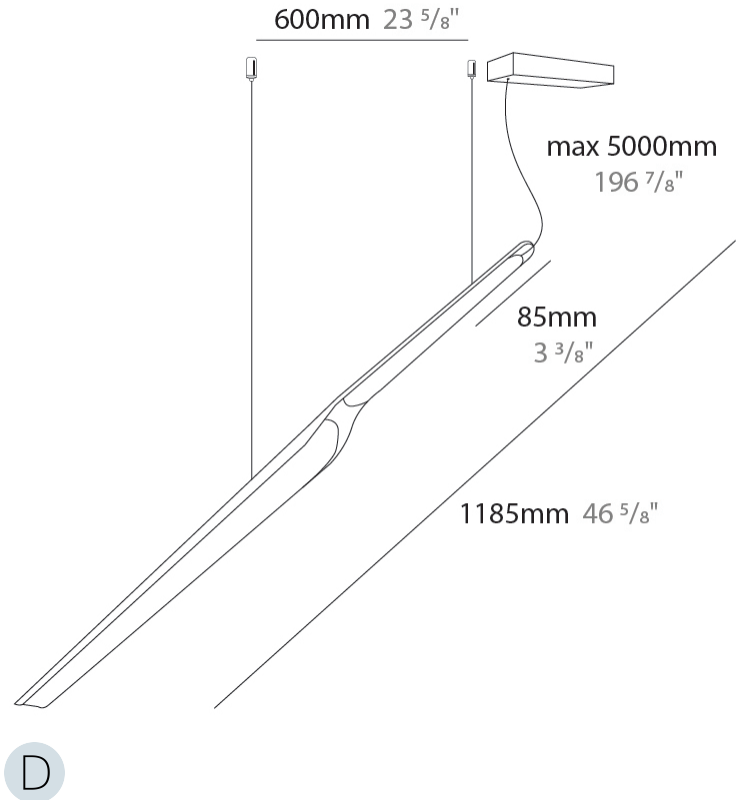

PROJECT	
TYPE	
SPECIFIER	
QUANTITY	
DATE	

SWAN WING SUSPENSION

D71021-

base number	Color Temperature	Finish Options	Finish Options

1. To build a product code in our configurator select the specify button on the base model # product page
2. To build a manual product code on this datasheet choose from the options listed below in blue font and add the suffix to the base model #

GENERAL

Series: Swan
Subseries: Swan Wing
Brand: Tunto
Division: Design
Mounting Type: Suspension
Mounting Location: Ceiling
Subcategory: Pendant

PHYSICAL

Shape: Rectangle
Length (mm): 1185
Length (in): 46 5/8
Light Distribution: Direct
Diffuser: PMMA - Opal
Fixture Finish: WAL / OAK / BLK / WHI
Accent Finish: BIR / BLK / GRN / OAK / RED / WAL / WHI
Fixture Material: Wood
Cable Details: 2000mm / 78 3/4" transparent
Upon Request: 5000mm / 196 5/6" cable length

ELECTRICAL

Lamp Type: LED
Input Wattage (W): 18.95
Total Output Wattage (W): 16.25
Dimming: Tri-Mode (Non-Dimming and Phase Dimming (120Vac only) and 0-10V Dimming)
Driver Included: Yes
Driver Location: Integrated
Driver Type: Constant Current - Universal
Driver Class: Class 2
Input Voltage (V): 120 - 277
Constant Current (MA): 500

LED

Color Temperature (°K): 2700 / 3000 / 4000
Max. Delivered Lumen (lm): 1975
CRI: >93 CRI
Lamp Life (hrs): 50000

OPTICAL

RATINGS AND CERTIFICATIONS

Certified By: Certified for North American Standards
IP rating: IP20