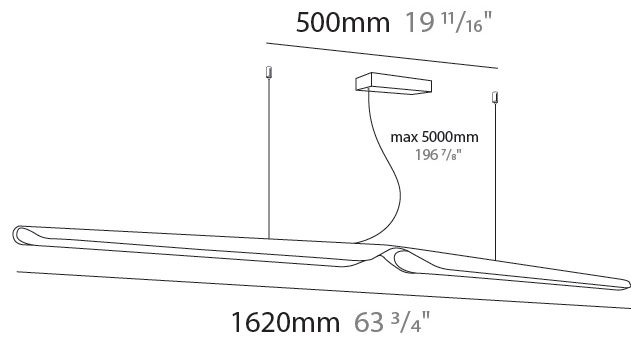

PROJECT
TYPE
SPECIFIER
QUANTITY
DATE

SWAN SUSPENSION

D71022-

base number
Color   Finish
Temperature   Options

1. To build a product code in our configurator select the specify button on the base model # product page
2. To build a manual product code on this datasheet choose from the options listed below in blue font and add the suffix to the base model #

GENERAL

Series: Swan
Subseries: Swan
Partner: Tunto
Division: Design
Installation: Suspension
Product Type: Pendant
Mounting Location: Ceiling
Light Distribution: Direct

PHYSICAL

Shape: Rectangle
Length (mm): 1620
Length (in): 63 3/4
Diffuser: PMMA - Opal
Fixture Finish: [WAL / OAK / BLK / WHI](#)
Fixture Material: Wood
Primary Material: Wood
Cable Details: 2000mm / 78 3/4" transparent
Upon Request: 5000mm / 196 5/6" cable length

ELECTRICAL

Lamp Type: LED
Input Wattage (W): 37.9
Total Output Wattage (W): 32.5
Dimming: Tri-Mode (Non-Dimming and Phase Dimming (120Vac only) and 0-10V Dimming)
Driver Included: Yes
Driver Location: Integrated
Driver Type: Constant Current - Universal
Driver Class: Class 2
Input Voltage (V): 120 - 277
Constant Current (MA): 500

LED

Color Temperature (°K): [2700 / 3000](#)
Max. Delivered Lumen (lm): 3951
CRI: >93 CRI
Lamp Life (hrs): 50000

OPTICAL

RATINGS AND CERTIFICATIONS

Certified By: Certified for North American Standards
IP rating: IP20