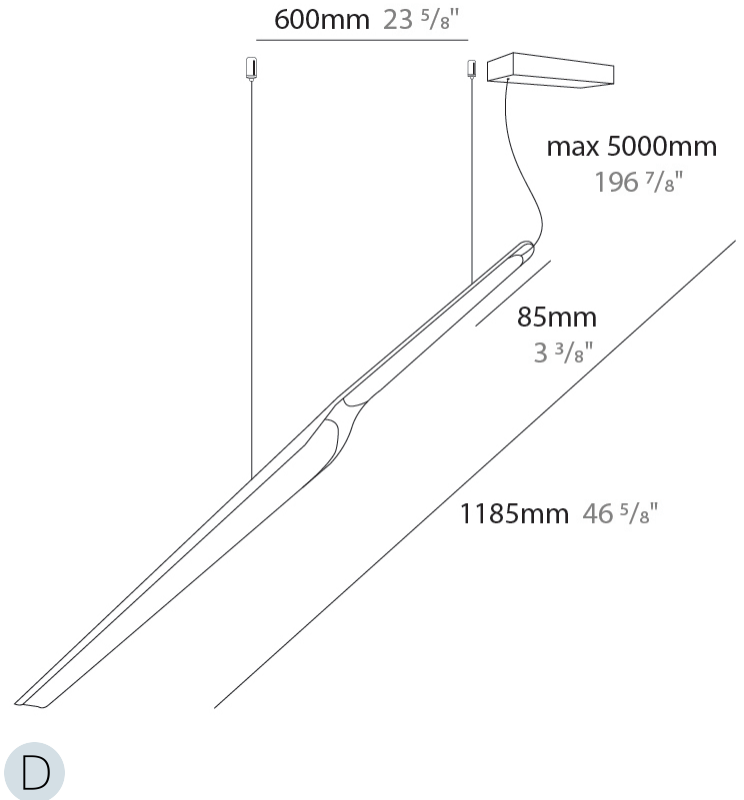

PROJECT	
TYPE	
SPECIFIER	
QUANTITY	
DATE	

SWAN WING SUSPENSION

D71021-

base number	Color	Finish	Finish
	Temperature	Options	Options

1. To build a product code in our configurator select the specify button on the base model # product page
2. To build a manual product code on this datasheet choose from the options listed below in blue font and add the suffix to the base model #

GENERAL

Series: Swan
Subseries: Swan Wing
Partner: Tunto
Division: Design
Installation: Suspension
Product Type: Pendant
Mounting Location: Ceiling
Light Distribution: Direct

PHYSICAL

Shape: Rectangle
Length (mm): 1185
Length (in): 46 ⁵/₈
Diffuser: PMMA - Opal
Fixture Finish: WAL / OAK / BLK / WHI
Accent Finish: BIR / BLK / GRN / OAK / RED / WAL / WHI
Fixture Material: Wood
Primary Material: Wood
Cable Details: 2000mm / 78 3/4" transparent
Upon Request: 5000mm / 196 5/6" cable length

ELECTRICAL

Lamp Type: LED
Input Wattage (W): 18.95
Total Output Wattage (W): 16.25
Dimming: Tri-Mode (Non-Dimming and Phase Dimming (120Vac only) and 0-10V Dimming)
Driver Included: Yes
Driver Location: Integrated
Driver Type: Constant Current - Universal
Driver Class: Class 2
Input Voltage (V): 120 - 277
Constant Current (MA): 500

LED

Color Temperature (°K): 2700 / 3000
Max. Delivered Lumen (lm): 1975
CRI: >93 CRI
Lamp Life (hrs): 50000

OPTICAL

RATINGS AND CERTIFICATIONS

Certified By: Certified for North American Standards
IP rating: IP20