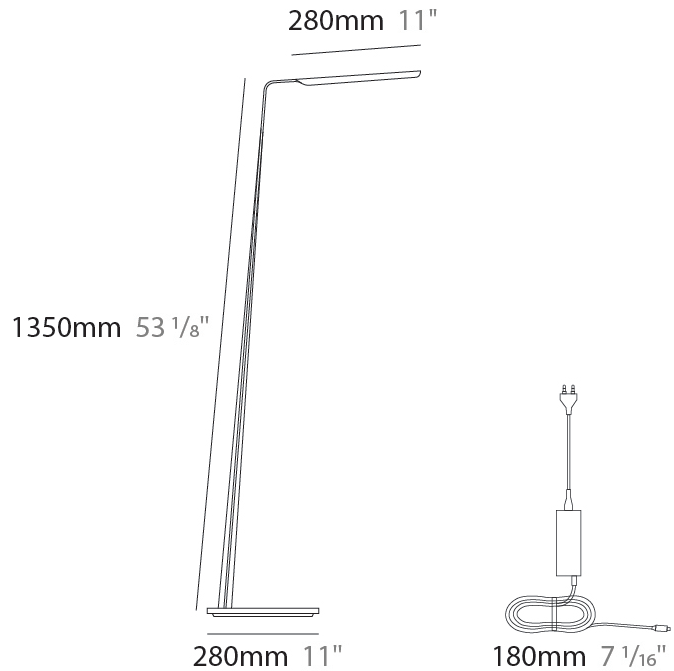

SWAN PORTABLE

D74009- -

base number
Color   Finish
Temperature   Options

1. To build a product code in our configurator select the specify button on the base model # product page
2. To build a manual product code on this datasheet choose from the options listed below in blue font and add the suffix to the base model #

GENERAL

Series: Swan
Partner: Tunto
Division: Design
Installation: Portable
Product Type: Floor
Mounting Location: Floor
Light Distribution: Direct

PHYSICAL

Shape: Abstract
Length (mm): 390
Length (in): 15 3/8
Height (mm): 1350
Height (in): 53 1/8
Fixture Finish: [WAL / OAK / BLK / WHI](#)
Holder Finish: White
Fixture Material: Wood
Primary Material: Wood
Cable Details: 180mm / 70.87" cord and plug

ELECTRICAL

Lamp Type: LED
Input Wattage (W): 14
Dimming: Touch Dimming
Driver Location: Inline Transformer Plug
Input Voltage (V): 120

LED

Color Temperature (°K): [2700 / 3000](#)
Max. Delivered Lumen (lm): 660 - 1090
CRI: >93 CRI
Lamp Life (hrs): 50000

OPTICAL

RATINGS AND CERTIFICATIONS

Certified By: Certified for North American Standards
IP rating: IP20

PROJECT
TYPE
SPECIFIER
QUANTITY
DATE