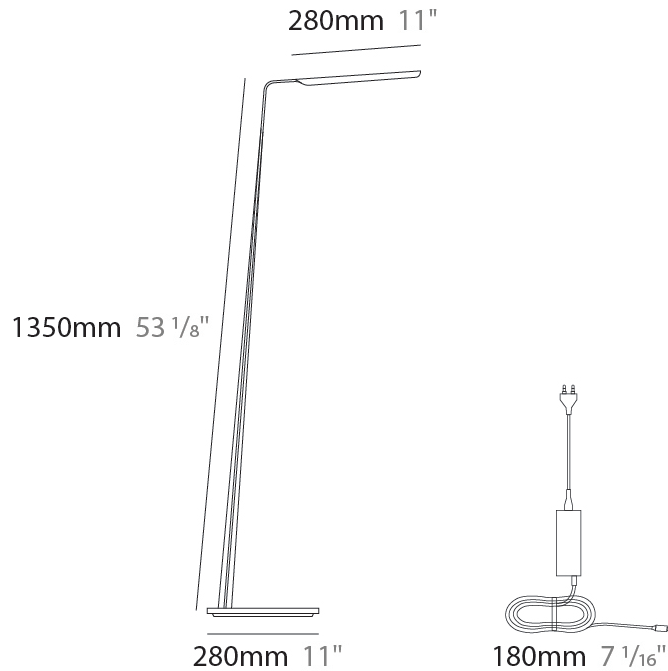

SWAN PORTABLE

D74009- -

base number
Color   Finish
Temperature   Options

1. To build a product code in our configurator select the specify button on the base model # product page
2. To build a manual product code on this datasheet choose from the options listed below in blue font and add the suffix to the base model #

GENERAL

Series: Swan
Brand: Tunto
Division: Design
Mounting Type: Portable
Mounting Location: Floor
Subcategory: Floor

PHYSICAL

Shape: Abstract
Length (mm): 390
Length (in): 15 ³/₈
Height (mm): 1350
Height (in): 53 ¹/₈
Light Distribution: Direct
Fixture Finish: WAL / ASH / OAK / BLK / WHI
Holder Finish: White
Fixture Material: Wood
Cable Details: 180mm / 70.87" cord and plug

ELECTRICAL

Lamp Type: LED
Input Wattage (W): 14
Dimming: Touch Dimming
Driver Location: Inline Transformer Plug
Input Voltage (V): 120

LED

Color Temperature (°K): 2700 / 3000
Max. Delivered Lumen (lm): 660 - 1090
CRI: >93 CRI
Lamp Life (hrs): 50000

OPTICAL

RATINGS AND CERTIFICATIONS

Certified By: Certified for North American Standards
IP rating: IP20

PROJECT
TYPE
SPECIFIER
QUANTITY
DATE