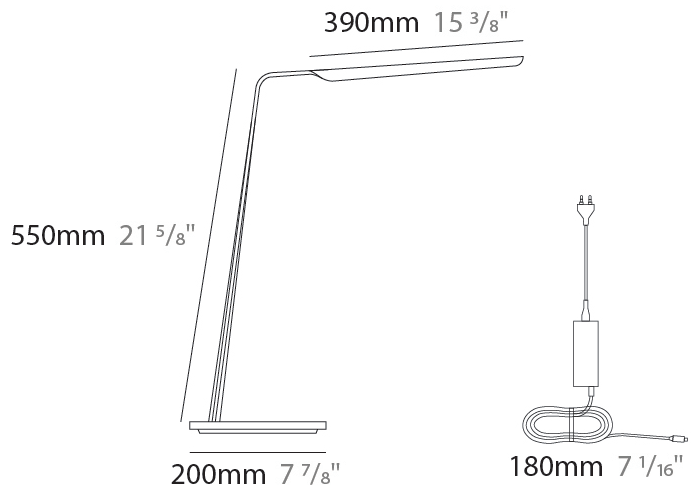

PROJECT
TYPE
SPECIFIER
QUANTITY
DATE

SWAN PORTABLE

D74008- -

base number   Color   Finish
Temperature   Options

1. To build a product code in our configurator select the specify button on the base model # product page
2. To build a manual product code on this datasheet choose from the options listed below in blue font and add the suffix to the base model #

GENERAL

Series: Swan
Brand: Tunto
Division: Design
Mounting Type: Portable
Mounting Location: Table
Subcategory: Table

PHYSICAL

Shape: Abstract
Length (mm): 390
Length (in): 15 ³/₈
Height (mm): 550
Height (in): 21 ⁵/₈
Light Distribution: Direct
Fixture Finish: WAL / ASH / OAK / BLK / WHI
Fixture Material: Wood
Cable Details: 180mm / 70.87" cord and plug

ELECTRICAL

Lamp Type: LED
Input Wattage (W): 20
Dimming: Touch Dimming
Driver Location: Inline Transformer Plug
Input Voltage (V): 120

LED

Color Temperature (°K): 2700 / 3000
Max. Delivered Lumen (lm): 660 - 1090
CRI: >93 CRI
Lamp Life (hrs): 50000

OPTICAL

RATINGS AND CERTIFICATIONS

Certified By: Certified for North American Standards
IP rating: IP20