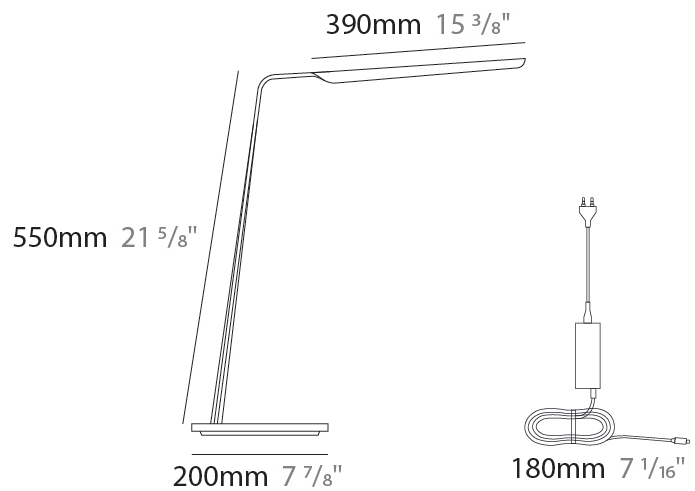

SWAN PORTABLE

D74008- -

base number   Color   Finish
Temperature   Options

1. To build a product code in our configurator select the specify button on the base model # product page
2. To build a manual product code on this datasheet choose from the options listed below in blue font and add the suffix to the base model #

GENERAL

Series: Swan
Partner: Tunto
Division: Design
Installation: Portable
Product Type: Table
Mounting Location: Table
Light Distribution: Direct

PHYSICAL

Shape: Abstract
Length (mm): 390
Length (in): 15 ³/₈
Height (mm): 550
Height (in): 21 ⁵/₈
Fixture Finish: WAL / OAK / BLK / WHI
Fixture Material: Wood
Primary Material: Wood
Cable Details: 180mm / 70.87" cord and plug

ELECTRICAL

Lamp Type: LED
Input Wattage (W): 20
Dimming: Touch Dimming
Driver Location: Inline Transformer Plug
Input Voltage (V): 120

LED

Color Temperature (°K): 2700 / 3000
Max. Delivered Lumen (lm): 660 - 1090
CRI: >93 CRI
Lamp Life (hrs): 50000

OPTICAL

RATINGS AND CERTIFICATIONS

Certified By: Certified for North American Standards
IP rating: IP20

PROJECT
TYPE
SPECIFIER
QUANTITY
DATE