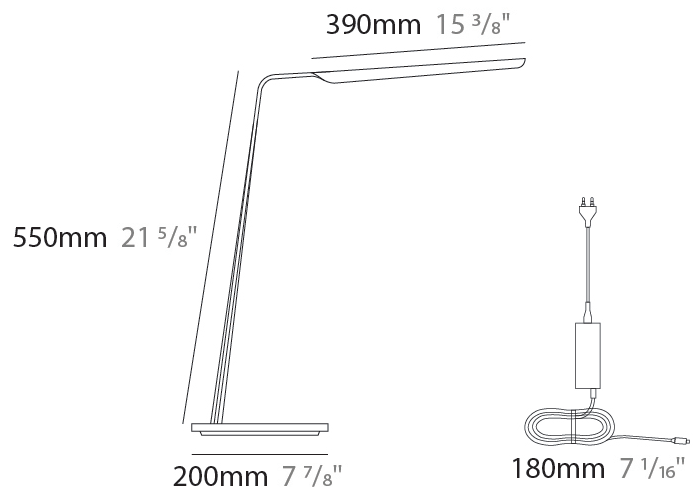

SWAN PORTABLE

D74008- -

base number   Color   Finish
Temperature   Options

1. To build a product code in our configurator select the specify button on the base model # product page
2. To build a manual product code on this datasheet choose from the options listed below in blue font and add the suffix to the base model #

GENERAL

Series: Swan
Partner: Tunto
Division: Design
Installation: Portable
Product Type: Table
Mounting Location: Table
Light Distribution: Direct

PHYSICAL

Shape: Abstract
Length (mm): 390
Length (in): 15 ³/₈
Height (mm): 550
Height (in): 21 ⁵/₈
Fixture Finish: WAL / OAK / BLK / WHI
Fixture Material: Wood
Primary Material: Wood
Cable Details: 180mm / 70.87" cord and plug

ELECTRICAL

Lamp Type: LED
Input Wattage (W): 20
Dimming: Touch Dimming
Driver Location: Inline Transformer Plug
Input Voltage (V): 120

LED

Color Temperature (°K): 2700 / 3000
Max. Delivered Lumen (lm): 660 - 1090
CRI: >93 CRI
Lamp Life (hrs): 50000

OPTICAL

RATINGS AND CERTIFICATIONS

Certified By: Certified for North American Standards
IP rating: IP20

PROJECT
TYPE
SPECIFIER
QUANTITY
DATE