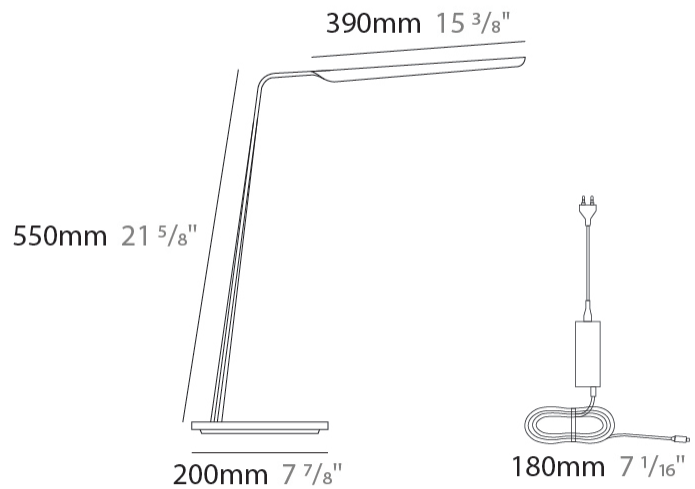

PROJECT
TYPE
SPECIFIER
QUANTITY
DATE

SWAN PORTABLE

D74007- -

base number
Color   Finish
Temperature   Options

1. To build a product code in our configurator select the specify button on the base model # product page
2. To build a manual product code on this datasheet choose from the options listed below in blue font and add the suffix to the base model #

GENERAL

Series: Swan
Partner: Tunto
Division: Design
Installation: Portable
Product Type: Table
Mounting Location: Table
Light Distribution: Direct

PHYSICAL

Shape: Abstract
Length (mm): 390
Length (in): 15 ³/₈
Height (mm): 550
Height (in): 21 ⁵/₈
Fixture Finish: [WAL / OAK / BLK / WHI](#)
Holder Finish: White
Fixture Material: Wood
Primary Material: Wood

ELECTRICAL

Lamp Type: LED
Input Wattage (W): 14
Dimming: Touch Dimming
Driver Location: Inline Transformer Plug
Input Voltage (V): 120

LED

Color Temperature (°K): [2700 / 3000](#)
Max. Delivered Lumen (lm): 660
CRI: >93 CRI
Lamp Life (hrs): 50000

OPTICAL

RATINGS AND CERTIFICATIONS

Certified By: Certified for North American Standards
IP rating: IP20