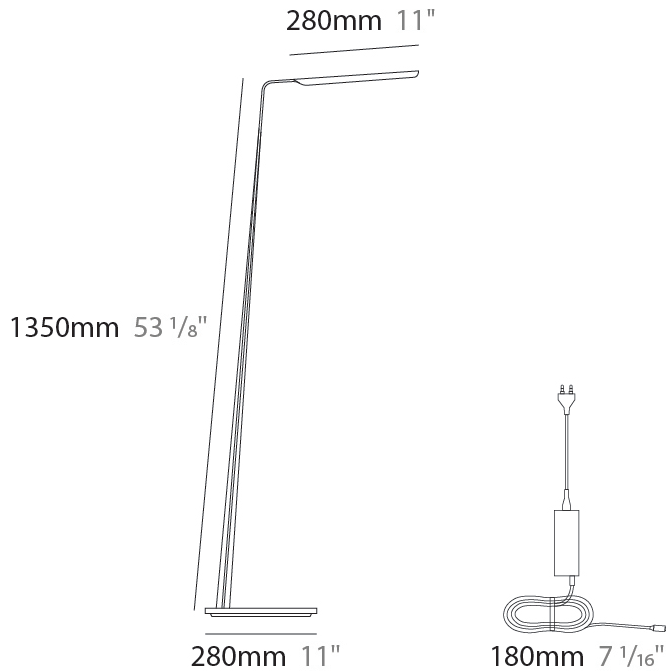

SWAN PORTABLE

D74009- -

base number
Color   Finish
Temperature   Options

1. To build a product code in our configurator select the specify button on the base model # product page
2. To build a manual product code on this datasheet choose from the options listed below in blue font and add the suffix to the base model #

GENERAL

Series: Swan
Partner: Tunto
Division: Design
Installation: Portable
Product Type: Floor
Mounting Location: Floor
Light Distribution: Direct

PHYSICAL

Shape: Abstract
Length (mm): 390
Length (in): 15 3/8
Height (mm): 1350
Height (in): 53 1/8
Fixture Finish: [WAL / OAK / BLK / WHI](#)
Holder Finish: White
Fixture Material: Wood
Primary Material: Wood
Cable Details: 180mm / 70.87" cord and plug

ELECTRICAL

Lamp Type: LED
Input Wattage (W): 14
Dimming: Touch Dimming
Driver Location: Inline Transformer Plug
Input Voltage (V): 120

LED

Color Temperature (°K): [2700 / 3000](#)
Max. Delivered Lumen (lm): 660 - 1090
CRI: >93 CRI
Lamp Life (hrs): 50000

OPTICAL

RATINGS AND CERTIFICATIONS

Certified By: Certified for North American Standards
IP rating: IP20

PROJECT
TYPE
SPECIFIER
QUANTITY
DATE