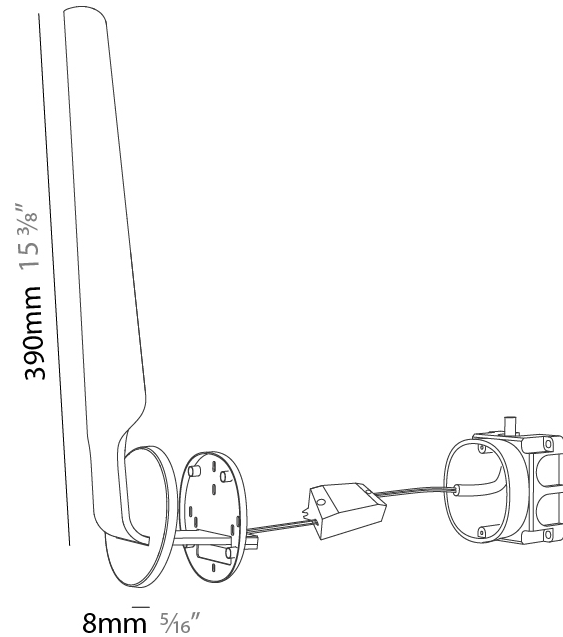

PROJECT	_____
TYPE	_____
SPECIFIER	_____
QUANTITY	_____
DATE	_____

SWAN SURFACE

D73022-

base number
Color   Temperature   Finish   Options

1. To build a product code in our configurator select the specify button on the base model # product page
2. To build a manual product code on this datasheet choose from the options listed below in blue font and add the suffix to the base model #

GENERAL

Series: Swan
Partner: Tunto
Division: Design
Installation: Surface
Product Type: Wall Surface
Mounting Location: Wall
Light Distribution: Indirect

PHYSICAL

Shape: Rectangle
Height (mm): 390
Height (in): 15 ³/₈
Fixture Finish: [WAL / OAK / BLK / WHI](#)
Holder Finish: White
Fixture Material: Wood
Primary Material: Wood

ELECTRICAL

Lamp Type: LED
Input Wattage (W): 8.5
Total Output Wattage (W): 6.3
Dimming: Non-Dimmable
Driver Included: Yes
Driver Location: Integrated
Driver Type: Constant Current - 120Vac
Driver Class: Class 2
Input Voltage (V): 120
Constant Current (MA): 500

LED

Color Temperature (°K): [2700 / 3000](#)
Max. Delivered Lumen (lm): 600
CRI: >93 CRI
Lamp Life (hrs): 50000

OPTICAL

RATINGS AND CERTIFICATIONS

Certified By: Certified for North American Standards
IP rating: IP20