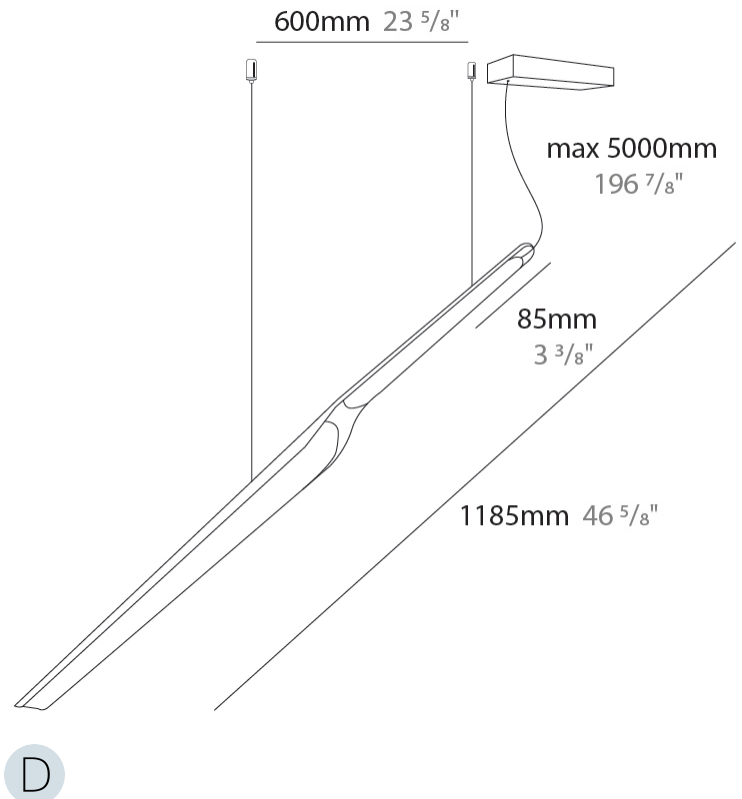

PROJECT	
TYPE	
SPECIFIER	
QUANTITY	
DATE	

SWAN WING SUSPENSION

D71021-

base number	Color	Finish	Finish
	Temperature	Options	Options

1. To build a product code in our configurator select the specify button on the base model # product page
2. To build a manual product code on this datasheet choose from the options listed below in blue font and add the suffix to the base model #

GENERAL

Series: Swan
Subseries: Swan Wing
Partner: Tunto
Division: Design
Installation: Suspension
Product Type: Pendant
Mounting Location: Ceiling
Light Distribution: Direct

PHYSICAL

Shape: Rectangle
Length (mm): 1185
Length (in): 46 5/8
Diffuser: PMMA - Opal
Fixture Finish: WAL / OAK / BLK / WHI
Accent Finish: BIR / BLK / GRN / OAK / RED / WAL / WHI
Fixture Material: Wood
Primary Material: Wood
Cable Details: 2000mm / 78 3/4" transparent
Upon Request: 5000mm / 196 5/6" cable length

ELECTRICAL

Lamp Type: LED
Input Wattage (W): 18.95
Total Output Wattage (W): 16.25
Dimming: Tri-Mode (Non-Dimming and Phase Dimming (120Vac only) and 0-10V Dimming)
Driver Included: Yes
Driver Location: Integrated
Driver Type: Constant Current - Universal
Driver Class: Class 2
Input Voltage (V): 120 - 277
Constant Current (MA): 500

LED

Color Temperature (°K): 2700 / 3000
Max. Delivered Lumen (lm): 1975
CRI: >93 CRI
Lamp Life (hrs): 50000

OPTICAL

RATINGS AND CERTIFICATIONS

Certified By: Certified for North American Standards
IP rating: IP20