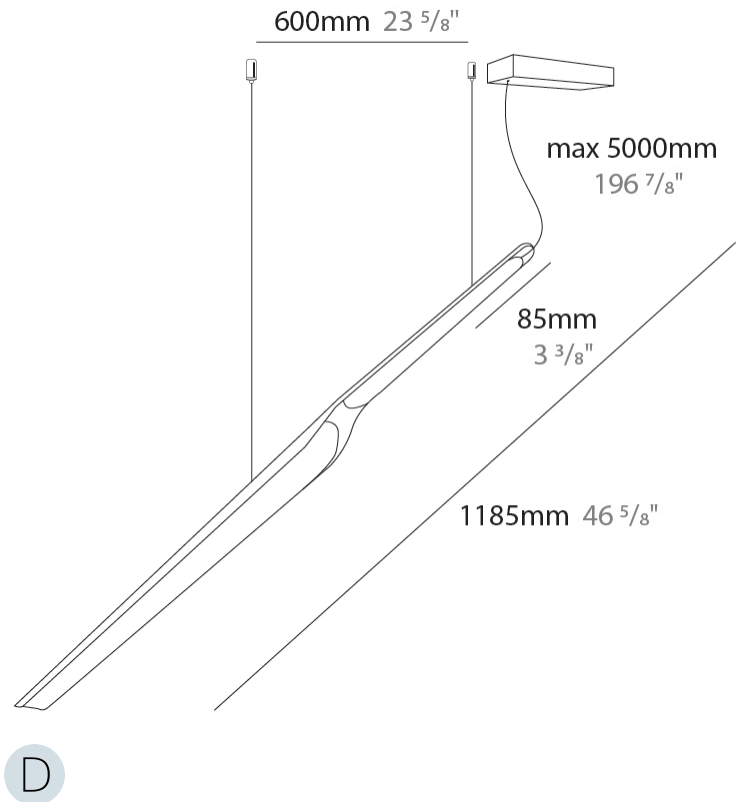

SWAN WING SUSPENSION

D71021-

base number	Color	Finish	Finish
	Temperature	Options	Options

1. To build a product code in our configurator select the specify button on the base model # product page
2. To build a manual product code on this datasheet choose from the options listed below in blue font and add the suffix to the base model #

GENERAL

Series: Swan
Subseries: Swan Wing
Partner: Tunto
Division: Design
Installation: Suspension
Product Type: Pendant
Mounting Location: Ceiling
Light Distribution: Direct

PHYSICAL

Shape: Rectangle
Length (mm): 1185
Length (in): 46 5/8
Diffuser: PMMA - Opal
Fixture Finish: WAL / OAK / BLK / WHI
Accent Finish: BIR / BLK / GRN / OAK / RED / WAL / WHI
Fixture Material: Wood
Primary Material: Wood
Cable Details: 2000mm / 78 3/4" transparent
Upon Request: 5000mm / 196 5/6" cable length

ELECTRICAL

Lamp Type: LED
Input Wattage (W): 18.95
Total Output Wattage (W): 16.25
Dimming: Tri-Mode (Non-Dimming and Phase Dimming (120Vac only) and 0-10V Dimming)
Driver Included: Yes
Driver Location: Integrated
Driver Type: Constant Current - Universal
Driver Class: Class 2
Input Voltage (V): 120 - 277
Constant Current (MA): 500

LED

Color Temperature (°K): 2700 / 3000
Max. Delivered Lumen (lm): 1975
CRI: >93 CRI
Lamp Life (hrs): 50000

OPTICAL

RATINGS AND CERTIFICATIONS

Certified By: Certified for North American Standards
IP rating: IP20