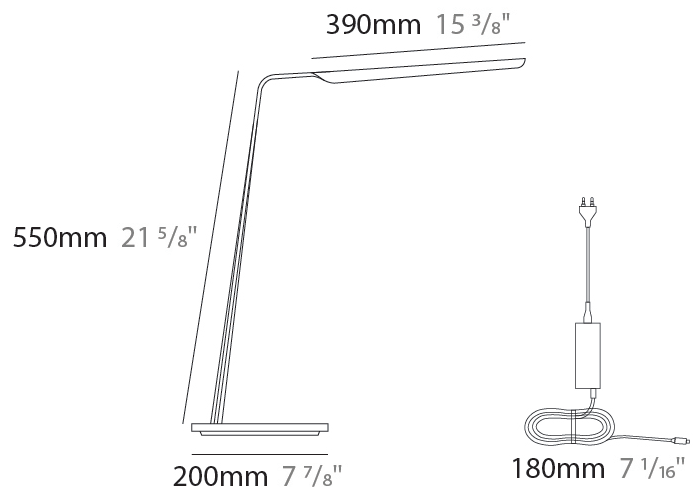

PROJECT
TYPE
SPECIFIER
QUANTITY
DATE

SWAN PORTABLE

D74008- -

base number   Color   Finish
Temperature   Options

1. To build a product code in our configurator select the specify button on the base model # product page
2. To build a manual product code on this datasheet choose from the options listed below in blue font and add the suffix to the base model #

GENERAL

Series: Swan
Partner: Tunto
Division: Design
Installation: Portable
Product Type: Table
Mounting Location: Table
Light Distribution: Direct

PHYSICAL

Shape: Abstract
Length (mm): 390
Length (in): 15 ³/₈
Height (mm): 550
Height (in): 21 ⁵/₈
Fixture Finish: WAL / OAK / BLK / WHI
Fixture Material: Wood
Primary Material: Wood
Cable Details: 180mm / 70.87" cord and plug

ELECTRICAL

Lamp Type: LED
Input Wattage (W): 20
Dimming: Touch Dimming
Driver Location: Inline Transformer Plug
Input Voltage (V): 120

LED

Color Temperature (°K): 2700 / 3000
Max. Delivered Lumen (lm): 660 - 1090
CRI: >93 CRI
Lamp Life (hrs): 50000

OPTICAL

RATINGS AND CERTIFICATIONS

Certified By: Certified for North American Standards
IP rating: IP20