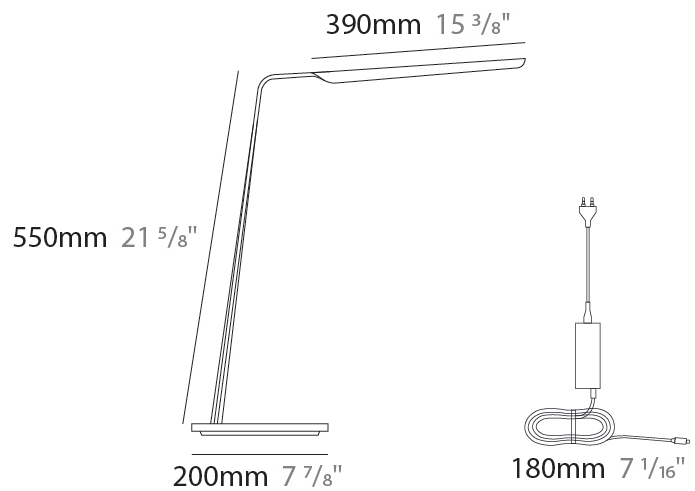

PROJECT	_____
TYPE	_____
SPECIFIER	_____
QUANTITY	_____
DATE	_____

SWAN PORTABLE

D74008-

base number
Color   Finish
Temperature   Options

1. To build a product code in our configurator select the specify button on the base model # product page
2. To build a manual product code on this datasheet choose from the options listed below in blue font and add the suffix to the base model #

GENERAL

Series: Swan
Partner: Tunto
Division: Design
Installation: Portable
Product Type: Table
Mounting Location: Table
Light Distribution: Direct

PHYSICAL

Shape: Abstract
Length (mm): 390
Length (in): 15 ³/₈
Height (mm): 550
Height (in): 21 ⁵/₈
Fixture Finish: [WAL / OAK / BLK / WHI](#)
Fixture Material: Wood
Primary Material: Wood
Cable Details: 180mm / 70.87" cord and plug

ELECTRICAL

Lamp Type: LED
Input Wattage (W): 20
Dimming: Touch Dimming
Driver Location: Inline Transformer Plug
Input Voltage (V): 120

LED

Color Temperature (°K): [2700 / 3000](#)
Max. Delivered Lumen (lm): 660 - 1090
CRI: >93 CRI
Lamp Life (hrs): 50000

OPTICAL

RATINGS AND CERTIFICATIONS

Certified By: Certified for North American Standards
IP rating: IP20