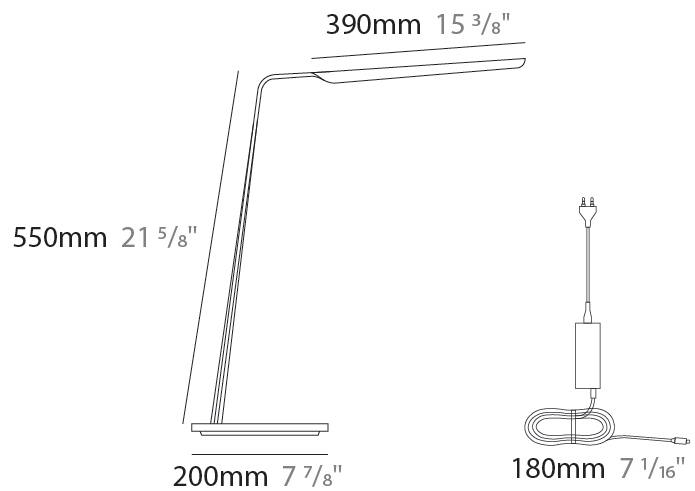

SWAN PORTABLE

D74007- -

base number
Color   Finish
Temperature   Options

1. To build a product code in our configurator select the specify button on the base model # product page
2. To build a manual product code on this datasheet choose from the options listed below in blue font and add the suffix to the base model #

GENERAL

Series: Swan
Partner: Tunto
Division: Design
Installation: Portable
Product Type: Table
Mounting Location: Table
Light Distribution: Direct

PHYSICAL

Shape: Abstract
Length (mm): 390
Length (in): 15 ³/₈
Height (mm): 550
Height (in): 21 ⁵/₈
Fixture Finish: [WAL / OAK / BLK / WHI](#)
Holder Finish: White
Fixture Material: Wood
Primary Material: Wood

ELECTRICAL

Lamp Type: LED
Input Wattage (W): 14
Dimming: Touch Dimming
Driver Location: Inline Transformer Plug
Input Voltage (V): 120

LED

Color Temperature (°K): [2700 / 3000](#)
Max. Delivered Lumen (lm): 660
CRI: >93 CRI
Lamp Life (hrs): 50000

OPTICAL

RATINGS AND CERTIFICATIONS

Certified By: Certified for North American Standards
IP rating: IP20

PROJECT _____
TYPE _____
SPECIFIER _____
QUANTITY _____
DATE _____