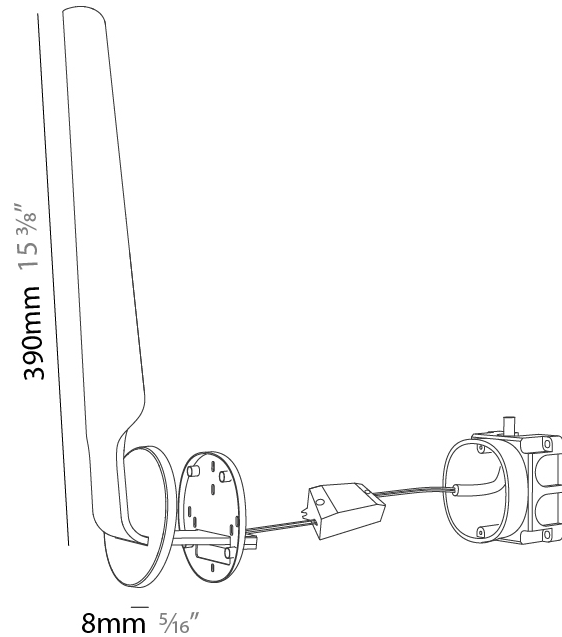

PROJECT	_____
TYPE	_____
SPECIFIER	_____
QUANTITY	_____
DATE	_____

SWAN SURFACE

D73022-

base number
Color   Temperature   Finish   Options

1. To build a product code in our configurator select the specify button on the base model # product page
2. To build a manual product code on this datasheet choose from the options listed below in blue font and add the suffix to the base model #

GENERAL

Series: Swan
Partner: Tunto
Division: Design
Installation: Surface
Product Type: Wall Surface
Mounting Location: Wall
Light Distribution: Indirect

PHYSICAL

Shape: Rectangle
Height (mm): 390
Height (in): 15 3/8
Fixture Finish: [WAL / OAK / BLK / WHI](#)
Holder Finish: White
Fixture Material: Wood
Primary Material: Wood

ELECTRICAL

Lamp Type: LED
Input Wattage (W): 8.5
Total Output Wattage (W): 6.3
Dimming: Non-Dimmable
Driver Included: Yes
Driver Location: Integrated
Driver Type: Constant Current - 120Vac
Driver Class: Class 2
Input Voltage (V): 120
Constant Current (mA): 500

LED

Color Temperature (°K): [2700 / 3000](#)
Max. Delivered Lumen (lm): 600
CRI: >93 CRI
Lamp Life (hrs): 50000

OPTICAL

RATINGS AND CERTIFICATIONS

Certified By: Certified for North American Standards
IP rating: IP20