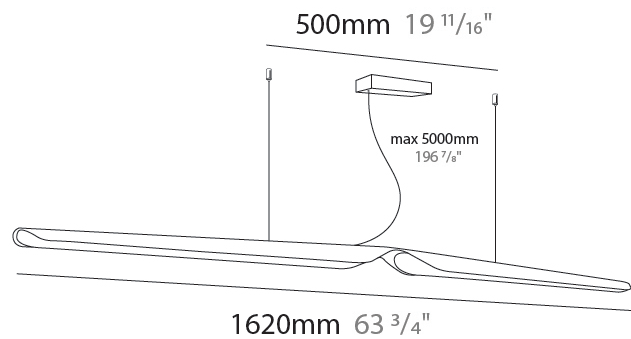

SWAN SUSPENSION

D71022- -

base number
Color   Temperature   Finish   Options

1. To build a product code in our configurator select the specify button on the base model # product page
2. To build a manual product code on this datasheet choose from the options listed below in blue font and add the suffix to the base model #

GENERAL

Series: Swan
Subseries: Swan
Partner: Tunto
Division: Design
Installation: Suspension
Product Type: Pendant
Mounting Location: Ceiling
Light Distribution: Direct

PHYSICAL

Shape: Rectangle
Length (mm): 1620
Length (in): 63 3/4
Diffuser: PMMA - Opal
Fixture Finish: [WAL / OAK / BLK / WHI](#)
Fixture Material: Wood
Primary Material: Wood
Cable Details: 2000mm / 78 3/4" transparent
Upon Request: 5000mm / 196 5/6" cable length

ELECTRICAL

Lamp Type: LED
Input Wattage (W): 37.9
Total Output Wattage (W): 32.5
Dimming: Tri-Mode (Non-Dimming and Phase Dimming (120Vac only) and 0-10V Dimming)
Driver Included: Yes
Driver Location: Integrated
Driver Type: Constant Current - Universal
Driver Class: Class 2
Input Voltage (V): 120 - 277
Constant Current (MA): 500

LED

Color Temperature (°K): [2700 / 3000](#)
Max. Delivered Lumen (lm): 3951
CRI: >93 CRI
Lamp Life (hrs): 50000

OPTICAL

RATINGS AND CERTIFICATIONS

Certified By: Certified for North American Standards
IP rating: IP20

PROJECT
TYPE
SPECIFIER
QUANTITY
DATE