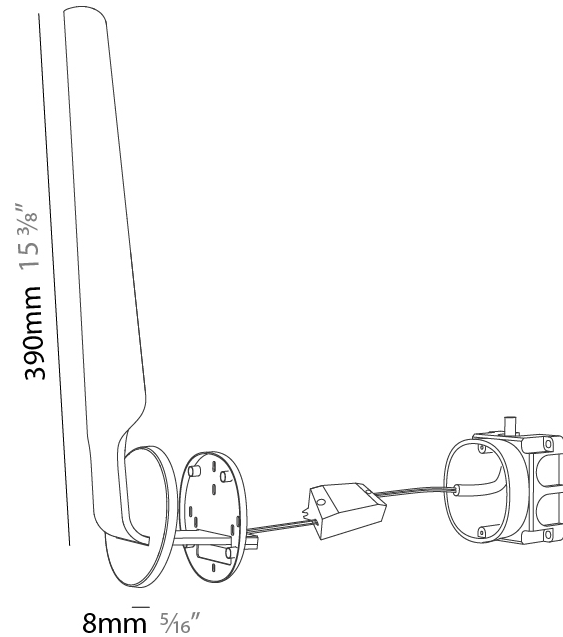

PROJECT	_____
TYPE	_____
SPECIFIER	_____
QUANTITY	_____
DATE	_____

SWAN SURFACE

D73022- -

base number
Color   Temperature   Finish   Options

1. To build a product code in our configurator select the specify button on the base model # product page
2. To build a manual product code on this datasheet choose from the options listed below in blue font and add the suffix to the base model #

GENERAL

Series: Swan
Brand: Tunto
Division: Design
Mounting Type: Surface
Mounting Location: Wall
Subcategory: Ambient

PHYSICAL

Shape: Rectangle
Height (mm): 390
Height (in): 15 3/8
Light Distribution: Indirect
Fixture Finish: [WAL / OAK / BLK / WHI](#)
Holder Finish: White
Fixture Material: Wood

ELECTRICAL

Lamp Type: LED
Input Wattage (W): 8.5
Total Output Wattage (W): 6.3
Dimming: Non-Dimmable
Driver Included: Yes
Driver Location: Integrated
Driver Type: Constant Current - 120Vac
Driver Class: Class 2
Input Voltage (V): 120
Constant Current (MA): 500

LED

Color Temperature (°K): [2700 / 3000](#)
Max. Delivered Lumen (lm): 600
CRI: >93 CRI
Lamp Life (hrs): 50000

OPTICAL

RATINGS AND CERTIFICATIONS

Certified By: Certified for North American Standards
IP rating: IP20