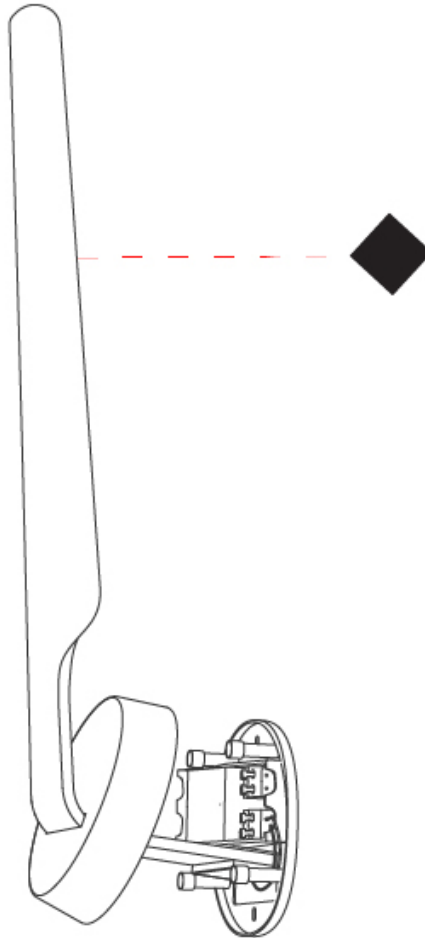

D73022-

PROJECT _____

TYPE _____

SPECIFIER _____

QUANTITY _____

DATE _____

D