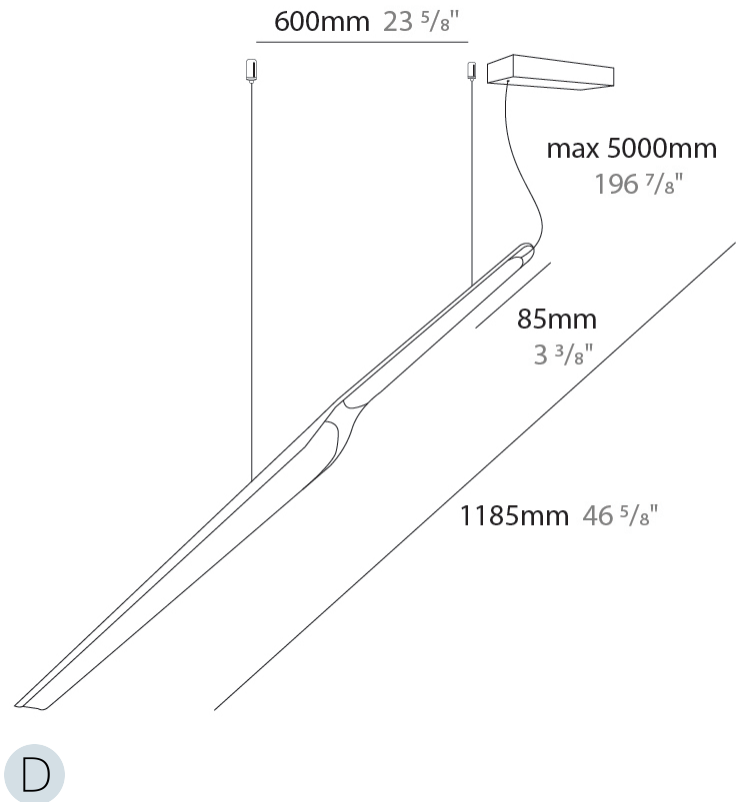

PROJECT	_____
TYPE	_____
SPECIFIER	_____
QUANTITY	_____
DATE	_____

SWAN WING SUSPENSION

D71021-

base number	Color	Finish	Finish
	Temperature	Options	Options

1. To build a product code in our configurator select the specify button on the base model # product page
2. To build a manual product code on this datasheet choose from the options listed below in blue font and add the suffix to the base model #

GENERAL

Series: Swan
Subseries: Swan Wing
Brand: Tunto
Division: Design
Mounting Type: Suspension
Mounting Location: Ceiling
Subcategory: Pendant

PHYSICAL

Shape: Rectangle
Length (mm): 1185
Length (in): 46 5/8
Light Distribution: Direct
Diffuser: PMMA - Opal
Fixture Finish: WAL / OAK / BLK / WHI
Accent Finish: BIR / BLK / GRN / OAK / RED / WAL / WHI
Fixture Material: Wood
Cable Details: 2000mm / 78 3/4" transparent
Upon Request: 5000mm / 196 5/6" cable length

ELECTRICAL

Lamp Type: LED
Input Wattage (W): 18.95
Total Output Wattage (W): 16.25
Dimming: Tri-Mode (Non-Dimming and Phase Dimming (120Vac only) and 0-10V Dimming)
Driver Included: Yes
Driver Location: Integrated
Driver Type: Constant Current - Universal
Driver Class: Class 2
Input Voltage (V): 120 - 277
Constant Current (MA): 500

LED

Color Temperature (°K): 2700 / 3000 / 4000
Max. Delivered Lumen (lm): 1975
CRI: >93 CRI
Lamp Life (hrs): 50000

OPTICAL

RATINGS AND CERTIFICATIONS

Certified By: Certified for North American Standards
IP rating: IP20