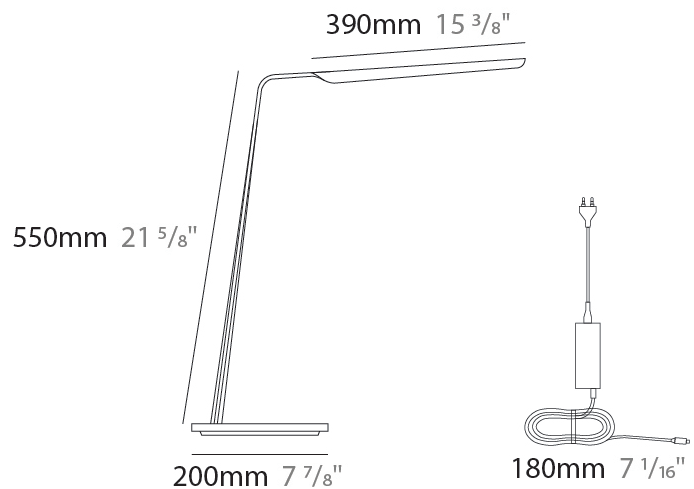

PROJECT	_____
TYPE	_____
SPECIFIER	_____
QUANTITY	_____
DATE	_____

SWAN PORTABLE

D74007- -

base number
Color   Finish
Temperature   Options

1. To build a product code in our configurator select the specify button on the base model # product page
2. To build a manual product code on this datasheet choose from the options listed below in blue font and add the suffix to the base model #

GENERAL

Series: Swan
Partner: Tunto
Division: Design
Installation: Portable
Product Type: Table
Mounting Location: Table
Light Distribution: Direct

PHYSICAL

Shape: Abstract
Length (mm): 390
Length (in): 15 ³/₈
Height (mm): 550
Height (in): 21 ⁵/₈
Fixture Finish: [WAL / OAK / BLK / WHI](#)
Holder Finish: White
Fixture Material: Wood
Primary Material: Wood

ELECTRICAL

Lamp Type: LED
Input Wattage (W): 14
Dimming: Touch Dimming
Driver Location: Inline Transformer Plug
Input Voltage (V): 120

LED

Color Temperature (°K): [2700 / 3000](#)
Max. Delivered Lumen (lm): 660
CRI: >93 CRI
Lamp Life (hrs): 50000

OPTICAL

RATINGS AND CERTIFICATIONS

Certified By: Certified for North American Standards
IP rating: IP20