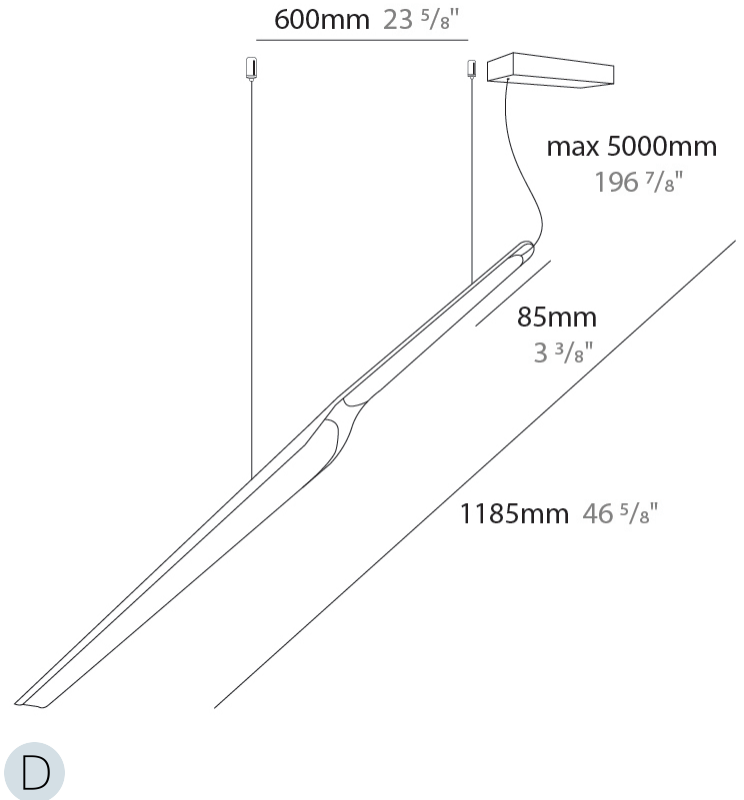

SWAN WING SUSPENSION

D71021-

base number   Color   Finish   Finish
Temperature   Options   Options

1. To build a product code in our configurator select the specify button on the base model # product page
2. To build a manual product code on this datasheet choose from the options listed below in blue font and add the suffix to the base model #

GENERAL

Series: Swan
Subseries: Swan Wing
Partner: Tunto
Division: Design
Installation: Suspension
Product Type: Pendant
Mounting Location: Ceiling
Light Distribution: Direct

PHYSICAL

Shape: Rectangle
Length (mm): 1185
Length (in): 46 ⁵/₈
Diffuser: PMMA - Opal
Fixture Finish: WAL / OAK / BLK / WHI
Accent Finish: BIR / BLK / GRN / OAK / RED / WAL / WHI
Fixture Material: Wood
Primary Material: Wood
Cable Details: 2000mm / 78 3/4" transparent
Upon Request: 5000mm / 196 5/6" cable length

ELECTRICAL

Lamp Type: LED
Input Wattage (W): 18.95
Total Output Wattage (W): 16.25
Dimming: Tri-Mode (Non-Dimming and Phase Dimming (120Vac only) and 0-10V Dimming)
Driver Included: Yes
Driver Location: Integrated
Driver Type: Constant Current - Universal
Driver Class: Class 2
Input Voltage (V): 120 - 277
Constant Current (MA): 500

LED

Color Temperature (°K): 2700 / 3000
Max. Delivered Lumen (lm): 1975
CRI: >93 CRI
Lamp Life (hrs): 50000

OPTICAL

RATINGS AND CERTIFICATIONS

Certified By: Certified for North American Standards
IP rating: IP20