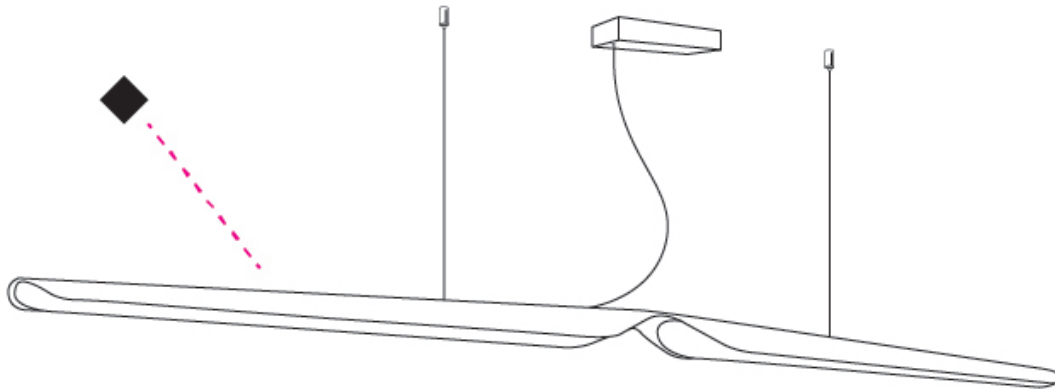

SWAN SUSPENSION

D71022-

PROJECT	_____
TYPE	_____
SPECIFIER	_____
QUANTITY	_____
DATE	_____