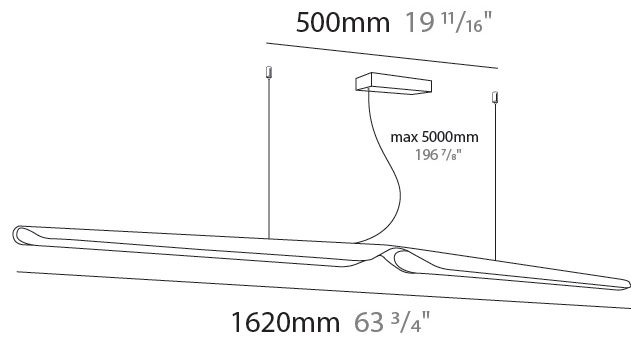

PROJECT
TYPE
SPECIFIER
QUANTITY
DATE

SWAN SUSPENSION

D71022-

base number   Color   Finish
Temperature   Options

1. To build a product code in our configurator select the specify button on the base model # product page
2. To build a manual product code on this datasheet choose from the options listed below in blue font and add the suffix to the base model #

GENERAL

Series: Swan
Subseries: Swan
Partner: Tunto
Division: Design
Installation: Suspension
Product Type: Pendant
Mounting Location: Ceiling
Light Distribution: Direct

PHYSICAL

Shape: Rectangle
Length (mm): 1620
Length (in): 63 3/4
Diffuser: PMMA - Opal
Fixture Finish: WAL / OAK / BLK / WHI
Fixture Material: Wood
Primary Material: Wood
Cable Details: 2000mm / 78 3/4" transparent
Upon Request: 5000mm / 196 5/6" cable length

ELECTRICAL

Lamp Type: LED
Input Wattage (W): 37.9
Total Output Wattage (W): 32.5
Dimming: Tri-Mode (Non-Dimming and Phase Dimming (120Vac only) and 0-10V Dimming)
Driver Included: Yes
Driver Location: Integrated
Driver Type: Constant Current - Universal
Driver Class: Class 2
Input Voltage (V): 120 - 277
Constant Current (MA): 500

LED

Color Temperature (°K): 2700 / 3000
Max. Delivered Lumen (lm): 3951
CRI: >93 CRI
Lamp Life (hrs): 50000

OPTICAL

RATINGS AND CERTIFICATIONS

Certified By: Certified for North American Standards
IP rating: IP20