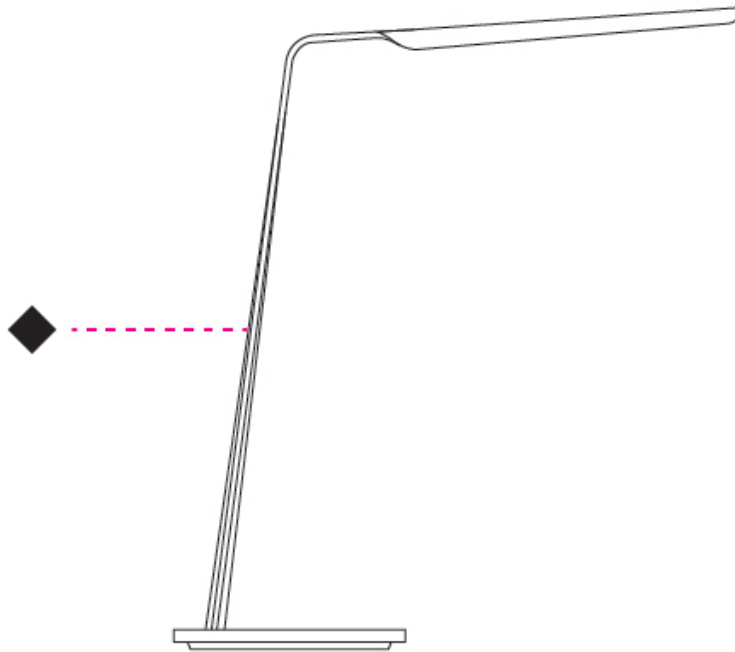

SWAN PORTABLE

D74008-

PROJECT

TYPE

SPECIFIER

QUANTITY

DATE

D