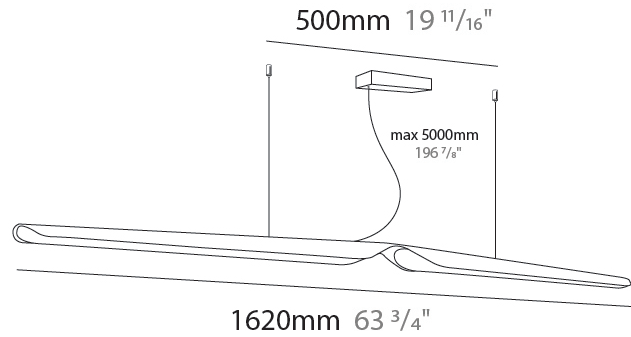

SWAN SUSPENSION

D71022- -

base number
Color   Temperature   Finish   Options

1. To build a product code in our configurator select the specify button on the base model # product page
2. To build a manual product code on this datasheet choose from the options listed below in blue font and add the suffix to the base model #

GENERAL

Series: Swan
Subseries: Swan
Partner: Tunto
Division: Design
Installation: Suspension
Product Type: Pendant
Mounting Location: Ceiling
Light Distribution: Direct

PHYSICAL

Shape: Rectangle
Length (mm): 1620
Length (in): 63 3/4
Diffuser: PMMA - Opal
Fixture Finish: [WAL / OAK / BLK / WHI](#)
Fixture Material: Wood
Primary Material: Wood
Cable Details: 2000mm / 78 3/4" transparent
Upon Request: 5000mm / 196 5/6" cable length

ELECTRICAL

Lamp Type: LED
Input Wattage (W): 37.9
Total Output Wattage (W): 32.5
Dimming: Tri-Mode (Non-Dimming and Phase Dimming (120Vac only) and 0-10V Dimming)
Driver Included: Yes
Driver Location: Integrated
Driver Type: Constant Current - Universal
Driver Class: Class 2
Input Voltage (V): 120 - 277
Constant Current (MA): 500

LED

Color Temperature (°K): [2700 / 3000](#)
Max. Delivered Lumen (lm): 3951
CRI: >93 CRI
Lamp Life (hrs): 50000

OPTICAL

RATINGS AND CERTIFICATIONS

Certified By: Certified for North American Standards
IP rating: IP20

PROJECT
TYPE
SPECIFIER
QUANTITY
DATE