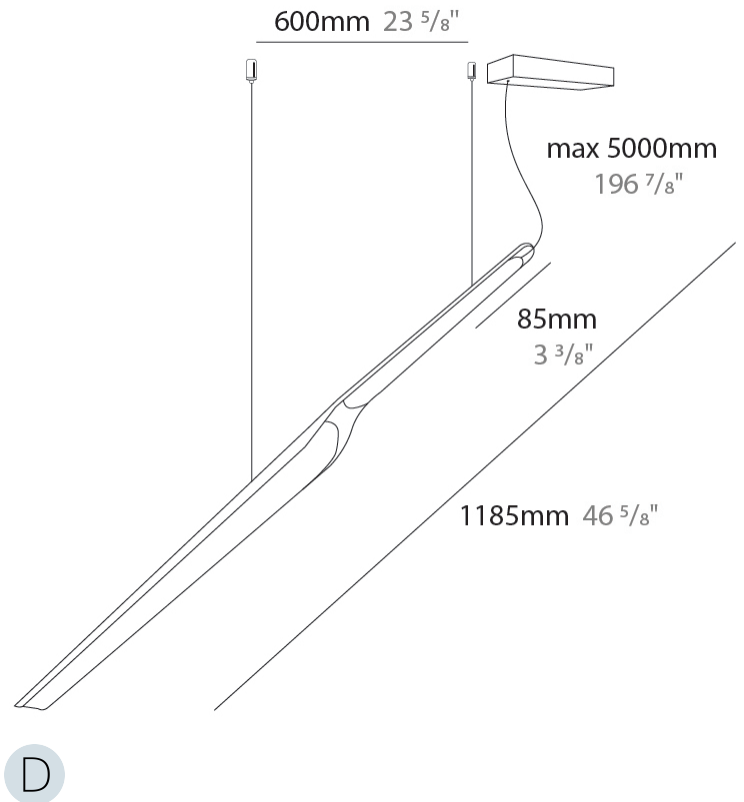

PROJECT	
TYPE	
SPECIFIER	
QUANTITY	
DATE	

SWAN WING SUSPENSION

D71021-

base number	Color	Finish	Finish
	Temperature	Options	Options

1. To build a product code in our configurator select the specify button on the base model # product page
2. To build a manual product code on this datasheet choose from the options listed below in blue font and add the suffix to the base model #

GENERAL

Series: Swan
Subseries: Swan Wing
Partner: Tunto
Division: Design
Installation: Suspension
Product Type: Pendant
Mounting Location: Ceiling
Light Distribution: Direct

PHYSICAL

Shape: Rectangle
Length (mm): 1185
Length (in): 46 5/8
Diffuser: PMMA - Opal
Fixture Finish: WAL / OAK / BLK / WHI
Accent Finish: BIR / BLK / GRN / OAK / RED / WAL / WHI
Fixture Material: Wood
Primary Material: Wood
Cable Details: 2000mm / 78 3/4" transparent
Upon Request: 5000mm / 196 5/6" cable length

ELECTRICAL

Lamp Type: LED
Input Wattage (W): 18.95
Total Output Wattage (W): 16.25
Dimming: Tri-Mode (Non-Dimming and Phase Dimming (120Vac only) and 0-10V Dimming)
Driver Included: Yes
Driver Location: Integrated
Driver Type: Constant Current - Universal
Driver Class: Class 2
Input Voltage (V): 120 - 277
Constant Current (MA): 500

LED

Color Temperature (°K): 2700 / 3000
Max. Delivered Lumen (lm): 1975
CRI: >93 CRI
Lamp Life (hrs): 50000

OPTICAL

RATINGS AND CERTIFICATIONS

Certified By: Certified for North American Standards
IP rating: IP20