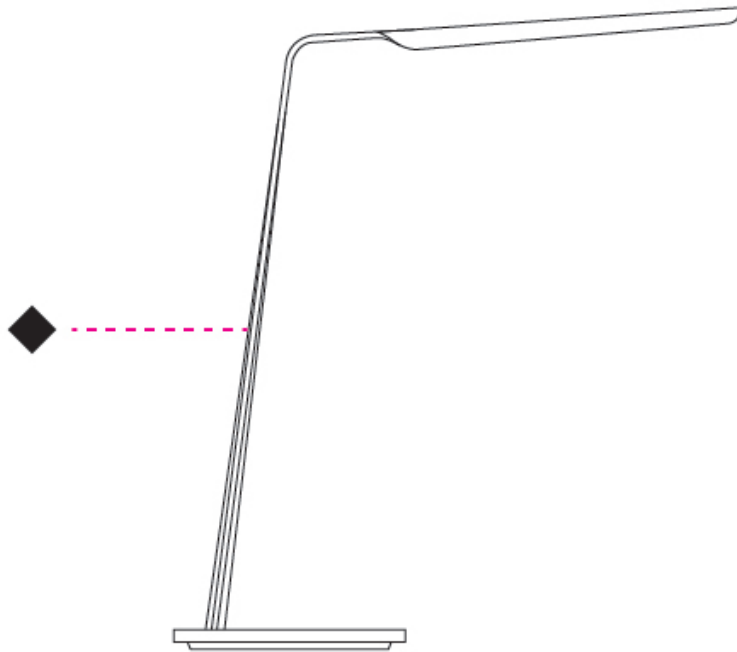

SWAN PORTABLE

D74007-

PROJECT _____

TYPE _____

SPECIFIER _____

QUANTITY _____

DATE _____

D