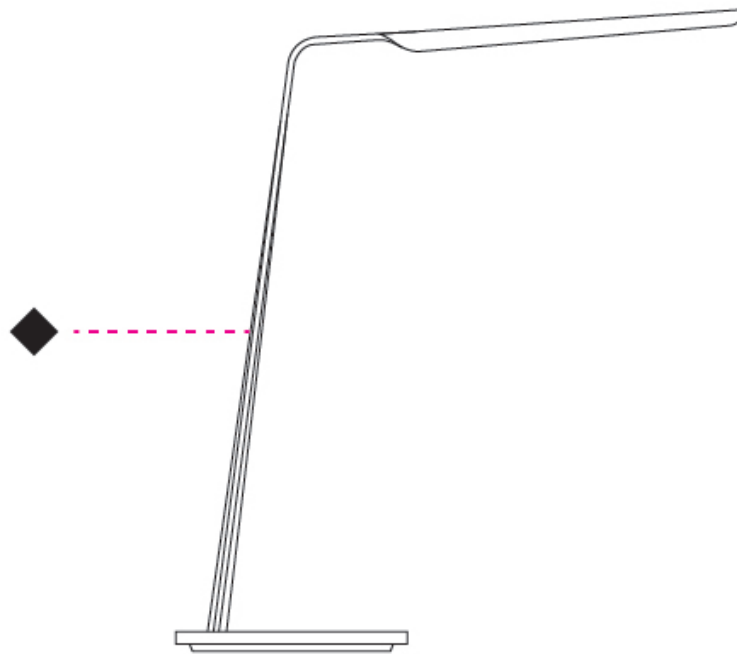

SWAN PORTABLE

D74007-

PROJECT

TYPE

SPECIFIER

QUANTITY

DATE

D