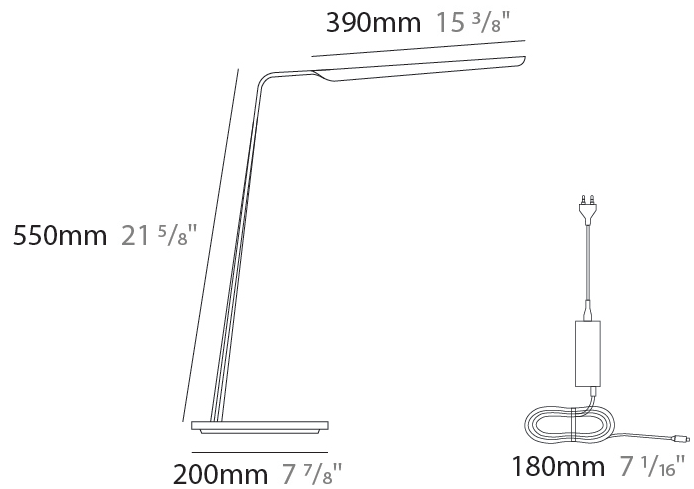

PROJECT	_____
TYPE	_____
SPECIFIER	_____
QUANTITY	_____
DATE	_____

SWAN PORTABLE

D74008- _____ - _____
base number   Color   Finish
                                         Temperature   Options

1. To build a product code in our configurator select the specify button on the base model # product page
2. To build a manual product code on this datasheet choose from the options listed below in blue font and add the suffix to the base model #

GENERAL

Series: Swan
Brand: Tunto
Division: Design
Mounting Type: Portable
Mounting Location: Table
Subcategory: Table

PHYSICAL

Shape: Abstract
Length (mm): 390
Length (in): 15 ³/₈
Height (mm): 550
Height (in): 21 ⁵/₈
Light Distribution: Direct
Fixture Finish: WAL / ASH / OAK / BLK / WHI
Fixture Material: Wood
Cable Details: 180mm / 70.87" cord and plug

ELECTRICAL

Lamp Type: LED
Input Wattage (W): 20
Dimming: Touch Dimming
Driver Location: Inline Transformer Plug
Input Voltage (V): 120

LED

Color Temperature (°K): 2700 / 3000
Max. Delivered Lumen (lm): 660 - 1090
CRI: >93 CRI
Lamp Life (hrs): 50000

OPTICAL

RATINGS AND CERTIFICATIONS

Certified By: Certified for North American Standards
IP rating: IP20