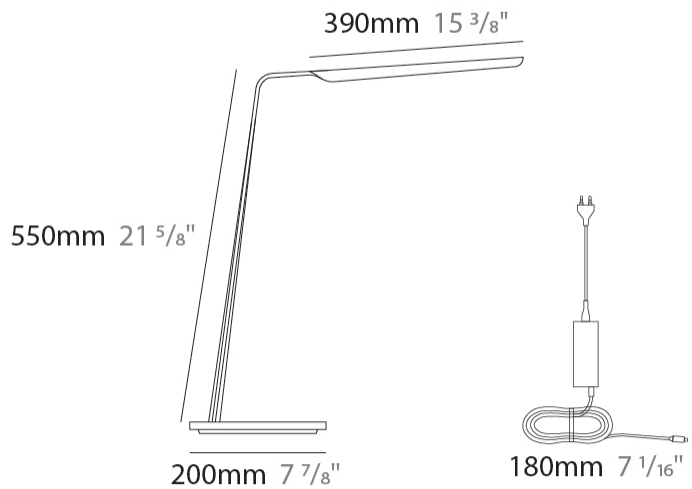

PROJECT
TYPE
SPECIFIER
QUANTITY
DATE

SWAN PORTABLE

D74007- -

base number
Color   Temperature   Finish   Options

1. To build a product code in our configurator select the specify button on the base model # product page
2. To build a manual product code on this datasheet choose from the options listed below in blue font and add the suffix to the base model #

GENERAL

Series: Swan
Brand: Tunto
Division: Design
Mounting Type: Portable
Mounting Location: Table
Subcategory: Task

PHYSICAL

Shape: Abstract
Length (mm): 390
Length (in): 15 ³/₈
Height (mm): 550
Height (in): 21 ⁵/₈
Light Distribution: Indirect
Fixture Finish: [WAL / OAK / BLK / WHI](#)
Holder Finish: White
Fixture Material: Wood

ELECTRICAL

Lamp Type: LED
Input Wattage (W): 14
Dimming: Touch Dimming
Driver Location: Inline Transformer Plug
Input Voltage (V): 120

LED

Color Temperature (°K): [2700 / 3000](#)
Max. Delivered Lumen (lm): 660
CRI: >93 CRI
Lamp Life (hrs): 50000

OPTICAL

RATINGS AND CERTIFICATIONS

Certified By: Certified for North American Standards
IP rating: IP20