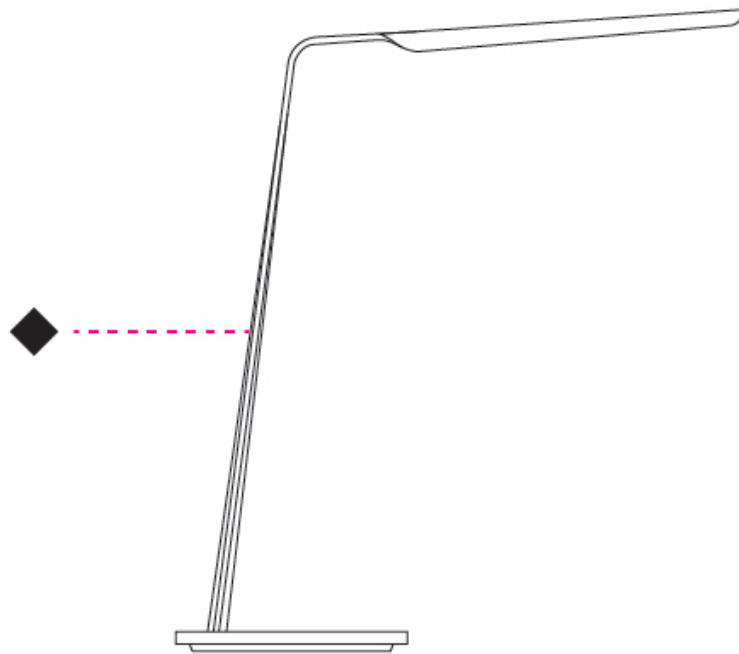

SWAN PORTABLE

D74008-

PROJECT

TYPE

SPECIFIER

QUANTITY

DATE

D