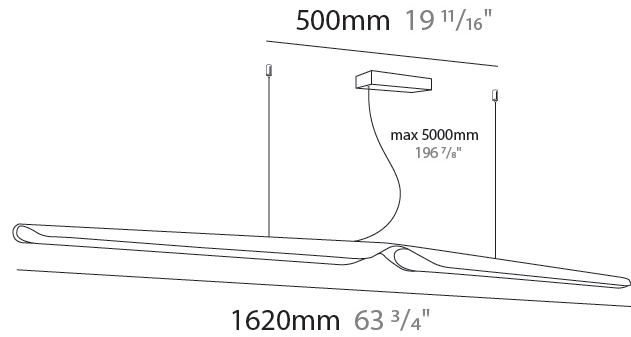

PROJECT
TYPE
SPECIFIER
QUANTITY
DATE

SWAN SUSPENSION

D71022-

base number
Color   Finish
Temperature   Options

1. To build a product code in our configurator select the specify button on the base model # product page
2. To build a manual product code on this datasheet choose from the options listed below in blue font and add the suffix to the base model #

GENERAL

Series: Swan
Subseries: Swan
Brand: Tunto
Division: Design
Mounting Type: Suspension
Mounting Location: Ceiling
Subcategory: Pendant

PHYSICAL

Shape: Rectangle
Length (mm): 1620
Length (in): 63 ³/₄
Light Distribution: Direct
Diffuser: PMMA - Opal
Fixture Finish: [WAL / OAK / BLK / WHI](#)
Fixture Material: Wood
Cable Details: 2000mm / 78 3/4" transparent
Upon Request: 5000mm / 196 5/6" cable length

ELECTRICAL

Lamp Type: LED
Input Wattage (W): 37.9
Total Output Wattage (W): 32.5
Dimming: Tri-Mode (Non-Dimming and Phase Dimming (120Vac only) and 0-10V Dimming)
Driver Included: Yes
Driver Location: Integrated
Driver Type: Constant Current - Universal
Driver Class: Class 2
Input Voltage (V): 120 - 277
Constant Current (MA): 500

LED

Color Temperature (°K): [2700 / 3000](#)
Max. Delivered Lumen (lm): 3951
CRI: >93 CRI
Lamp Life (hrs): 50000

OPTICAL

RATINGS AND CERTIFICATIONS

Certified By: Certified for North American Standards
IP rating: IP20