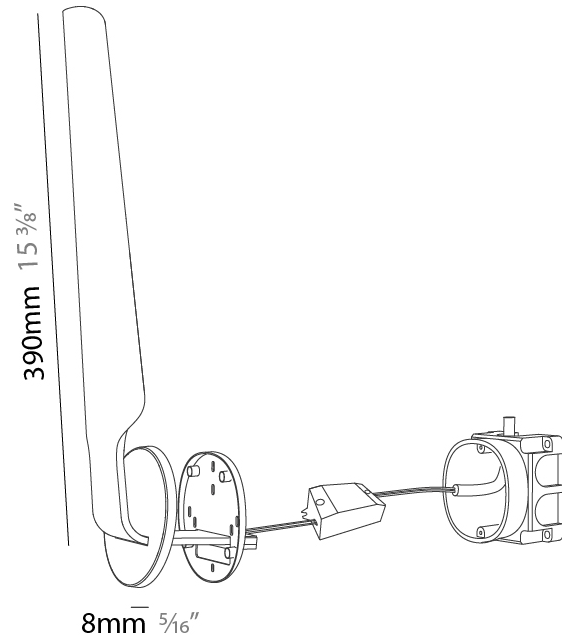

PROJECT
TYPE
SPECIFIER
QUANTITY
DATE

SWAN SURFACE

D73022-

base number   Color   Finish
Temperature   Options

1. To build a product code in our configurator select the specify button on the base model # product page
2. To build a manual product code on this datasheet choose from the options listed below in blue font and add the suffix to the base model #

GENERAL

Series: Swan
Brand: Tunto
Division: Design
Mounting Type: Surface
Mounting Location: Wall
Subcategory: Ambient

PHYSICAL

Shape: Rectangle
Height (mm): 390
Height (in): 15 ³/₈
Light Distribution: Indirect
Fixture Finish: WAL / OAK / BLK / WHI
Holder Finish: White
Fixture Material: Wood

ELECTRICAL

Lamp Type: LED
Input Wattage (W): 8.5
Total Output Wattage (W): 6.3
Dimming: Non-Dimmable
Driver Included: Yes
Driver Location: Integrated
Driver Type: Constant Current - 120Vac
Driver Class: Class 2
Input Voltage (V): 120
Constant Current (MA): 500

LED

Color Temperature (°K): 2700 / 3000
Max. Delivered Lumen (lm): 600
CRI: >93 CRI
Lamp Life (hrs): 50000

OPTICAL

RATINGS AND CERTIFICATIONS

Certified By: Certified for North American Standards
IP rating: IP20