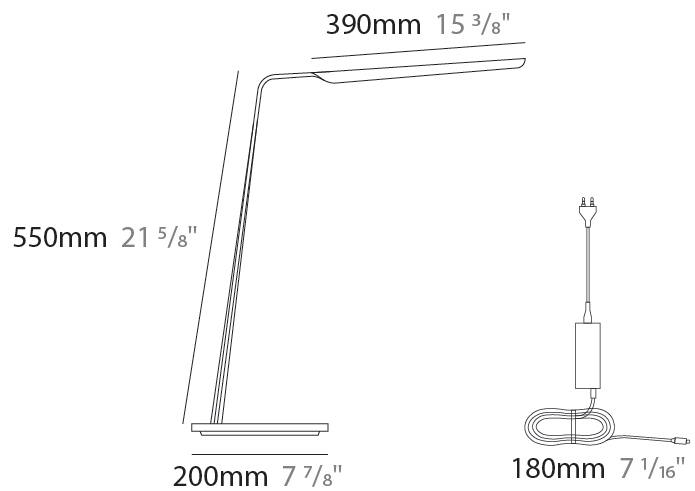

PROJECT	_____
TYPE	_____
SPECIFIER	_____
QUANTITY	_____
DATE	_____

SWAN PORTABLE

D74007- _____ - _____

base number   Color   Finish
_____   Temperature   Options

1. To build a product code in our configurator select the specify button on the base model # product page
2. To build a manual product code on this datasheet choose from the options listed below in blue font and add the suffix to the base model #

GENERAL

Series: Swan
Partner: Tunto
Division: Design
Installation: Portable
Product Type: Table
Mounting Location: Table
Light Distribution: Direct

PHYSICAL

Shape: Abstract
Length (mm): 390
Length (in): 15 ³/₈
Height (mm): 550
Height (in): 21 ⁵/₈
Fixture Finish: WAL / OAK / BLK / WHI
Holder Finish: White
Fixture Material: Wood
Primary Material: Wood

ELECTRICAL

Lamp Type: LED
Input Wattage (W): 14
Dimming: Touch Dimming
Driver Location: Inline Transformer Plug
Input Voltage (V): 120

LED

Color Temperature (°K): 2700 / 3000
Max. Delivered Lumen (lm): 660
CRI: >93 CRI
Lamp Life (hrs): 50000

OPTICAL

RATINGS AND CERTIFICATIONS

Certified By: Certified for North American Standards
IP rating: IP20