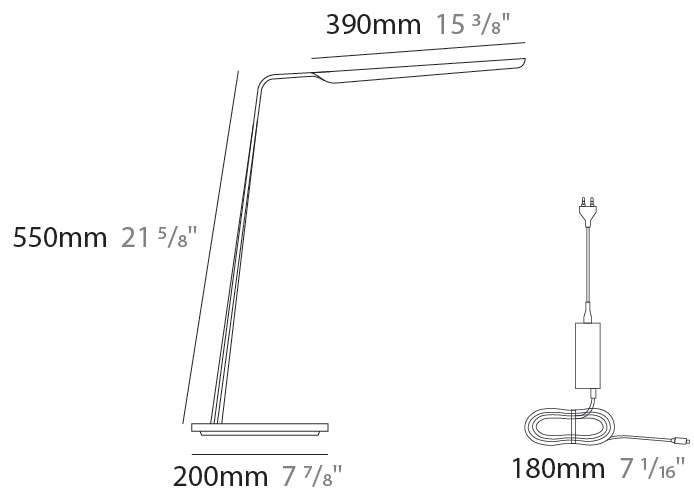

PROJECT	_____
TYPE	_____
SPECIFIER	_____
QUANTITY	_____
DATE	_____

SWAN PORTABLE

D74008- _____ - _____
base number   Color   Finish
                                         Temperature   Options

1. To build a product code in our configurator select the specify button on the base model # product page
2. To build a manual product code on this datasheet choose from the options listed below in blue font and add the suffix to the base model #

GENERAL

Series: Swan
Partner: Tunto
Division: Design
Installation: Portable
Product Type: Table
Mounting Location: Table
Light Distribution: Direct

PHYSICAL

Shape: Abstract
Length (mm): 390
Length (in): 15 ³/₈
Height (mm): 550
Height (in): 21 ⁵/₈
Fixture Finish: WAL / OAK / BLK / WHI
Fixture Material: Wood
Primary Material: Wood
Cable Details: 180mm / 70.87" cord and plug

ELECTRICAL

Lamp Type: LED
Input Wattage (W): 20
Dimming: Touch Dimming
Driver Location: Inline Transformer Plug
Input Voltage (V): 120

LED

Color Temperature (°K): 2700 / 3000
Max. Delivered Lumen (lm): 660 - 1090
CRI: >93 CRI
Lamp Life (hrs): 50000

OPTICAL

RATINGS AND CERTIFICATIONS

Certified By: Certified for North American Standards
IP rating: IP20