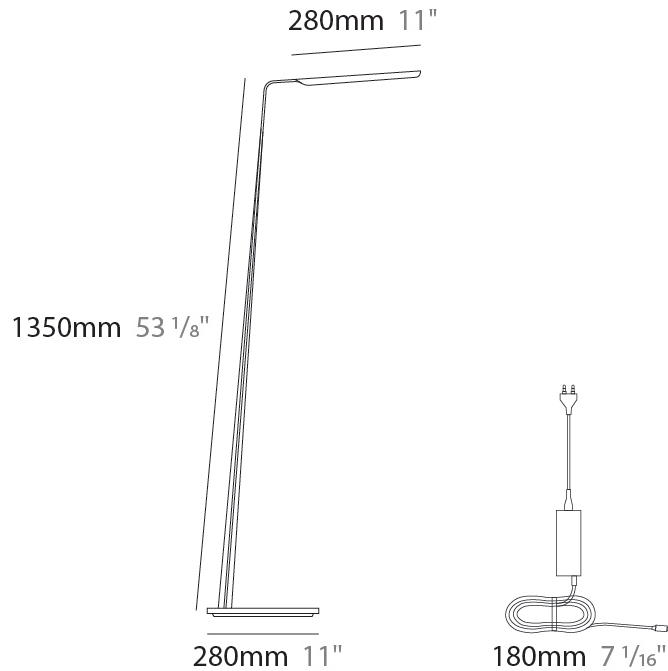

SWAN PORTABLE

D74009- -

base number
Color   Finish
Temperature   Options

1. To build a product code in our configurator select the specify button on the base model # product page
2. To build a manual product code on this datasheet choose from the options listed below in blue font and add the suffix to the base model #

GENERAL

Series: Swan
Partner: Tunto
Division: Design
Installation: Portable
Product Type: Floor
Mounting Location: Floor
Light Distribution: Direct

PHYSICAL

Shape: Abstract
Length (mm): 390
Length (in): 15 ³/₈
Height (mm): 1350
Height (in): 53 ¹/₈
Fixture Finish: [WAL / OAK / BLK / WHI](#)
Holder Finish: White
Fixture Material: Wood
Primary Material: Wood
Cable Details: 180mm / 70.87" cord and plug

ELECTRICAL

Lamp Type: LED
Input Wattage (W): 14
Dimming: Touch Dimming
Driver Location: Inline Transformer Plug
Input Voltage (V): 120

LED

Color Temperature (°K): [2700 / 3000](#)
Max. Delivered Lumen (lm): 660 - 1090
CRI: >93 CRI
Lamp Life (hrs): 50000

OPTICAL

RATINGS AND CERTIFICATIONS

Certified By: Certified for North American Standards
IP rating: IP20

PROJECT
TYPE
SPECIFIER
QUANTITY
DATE