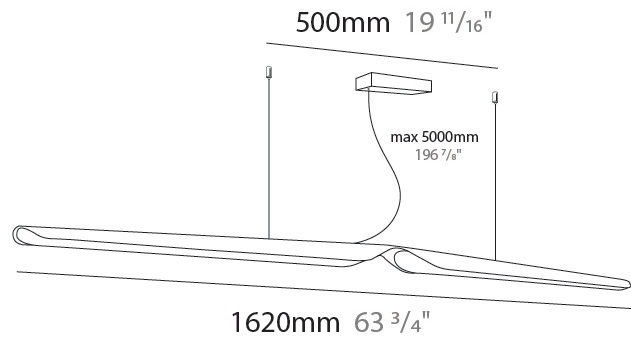

PROJECT
TYPE
SPECIFIER
QUANTITY
DATE

SWAN SUSPENSION

D71022-

base number
Color   Temperature   Finish   Options

1. To build a product code in our configurator select the specify button on the base model # product page
2. To build a manual product code on this datasheet choose from the options listed below in blue font and add the suffix to the base model #

GENERAL

Series: Swan
Subseries: Swan
Partner: Tunto
Division: Design
Installation: Suspension
Product Type: Pendant
Mounting Location: Ceiling
Light Distribution: Direct

PHYSICAL

Shape: Rectangle
Length (mm): 1620
Length (in): 63 3/4
Diffuser: PMMA - Opal
Fixture Finish: [WAL / OAK / BLK / WHI](#)
Fixture Material: Wood
Primary Material: Wood
Cable Details: 2000mm / 78 3/4" transparent
Upon Request: 5000mm / 196 5/6" cable length

ELECTRICAL

Lamp Type: LED
Input Wattage (W): 37.9
Total Output Wattage (W): 32.5
Dimming: Tri-Mode (Non-Dimming and Phase Dimming (120Vac only) and 0-10V Dimming)
Driver Included: Yes
Driver Location: Integrated
Driver Type: Constant Current - Universal
Driver Class: Class 2
Input Voltage (V): 120 - 277
Constant Current (MA): 500

LED

Color Temperature (°K): [2700 / 3000](#)
Max. Delivered Lumen (lm): 3951
CRI: >93 CRI
Lamp Life (hrs): 50000

OPTICAL

RATINGS AND CERTIFICATIONS

Certified By: Certified for North American Standards
IP rating: IP20