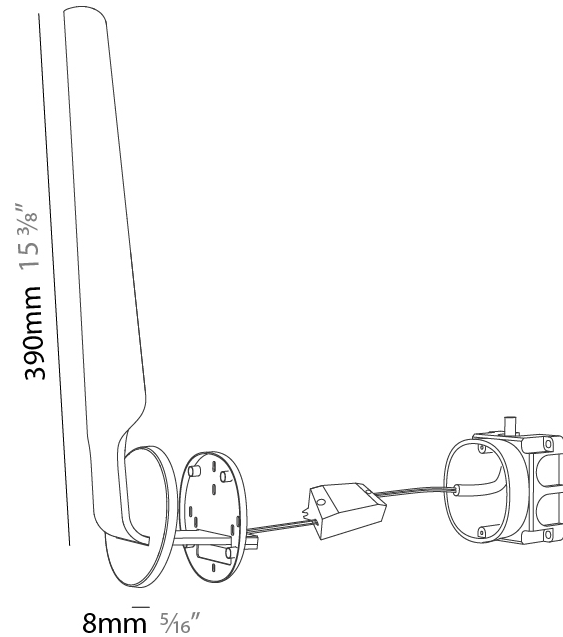

PROJECT	_____
TYPE	_____
SPECIFIER	_____
QUANTITY	_____
DATE	_____

SWAN SURFACE

D73022-

base number
Color   Temperature   Finish   Options

1. To build a product code in our configurator select the specify button on the base model # product page
2. To build a manual product code on this datasheet choose from the options listed below in blue font and add the suffix to the base model #

GENERAL

Series: Swan
Partner: Tunto
Division: Design
Installation: Surface
Product Type: Wall Surface
Mounting Location: Wall
Light Distribution: Indirect

PHYSICAL

Shape: Rectangle
Height (mm): 390
Height (in): 15 3/8
Fixture Finish: [WAL / OAK / BLK / WHI](#)
Holder Finish: White
Fixture Material: Wood
Primary Material: Wood

ELECTRICAL

Lamp Type: LED
Input Wattage (W): 8.5
Total Output Wattage (W): 6.3
Dimming: Non-Dimmable
Driver Included: Yes
Driver Location: Integrated
Driver Type: Constant Current - 120Vac
Driver Class: Class 2
Input Voltage (V): 120
Constant Current (mA): 500

LED

Color Temperature (°K): [2700 / 3000](#)
Max. Delivered Lumen (lm): 600
CRI: >93 CRI
Lamp Life (hrs): 50000

OPTICAL

RATINGS AND CERTIFICATIONS

Certified By: Certified for North American Standards
IP rating: IP20