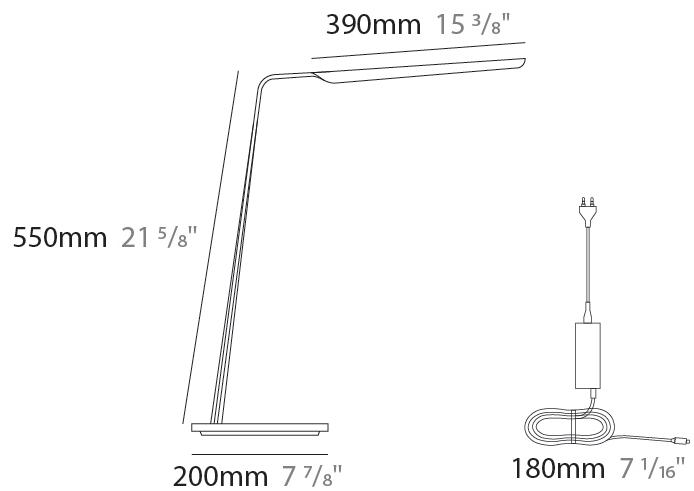

PROJECT	_____
TYPE	_____
SPECIFIER	_____
QUANTITY	_____
DATE	_____

SWAN PORTABLE

D74007- _____ - _____
base number   Color   Finish
                                         Temperature   Options

1. To build a product code in our configurator select the specify button on the base model # product page
2. To build a manual product code on this datasheet choose from the options listed below in blue font and add the suffix to the base model #

GENERAL

Series: Swan
Brand: Tunto
Division: Design
Mounting Type: Portable
Mounting Location: Table
Subcategory: Task

PHYSICAL

Shape: Abstract
Length (mm): 390
Length (in): 15 ³/₈
Height (mm): 550
Height (in): 21 ⁵/₈
Light Distribution: Indirect
Fixture Finish: WAL / OAK / BLK / WHI
Holder Finish: White
Fixture Material: Wood

ELECTRICAL

Lamp Type: LED
Input Wattage (W): 14
Dimming: Touch Dimming
Driver Location: Inline Transformer Plug
Input Voltage (V): 120

LED

Color Temperature (°K): 2700 / 3000
Max. Delivered Lumen (lm): 660
CRI: >93 CRI
Lamp Life (hrs): 50000

OPTICAL

RATINGS AND CERTIFICATIONS

Certified By: Certified for North American Standards
IP rating: IP20