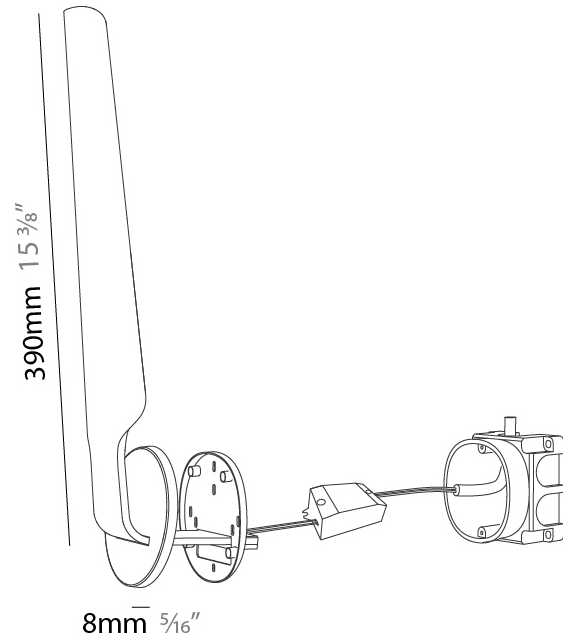

PROJECT
TYPE
SPECIFIER
QUANTITY
DATE

SWAN SURFACE

D73022-

base number
Color   Temperature   Finish   Options

1. To build a product code in our configurator select the specify button on the base model # product page
2. To build a manual product code on this datasheet choose from the options listed below in blue font and add the suffix to the base model #

GENERAL

Series: Swan
Brand: Tunto
Division: Design
Mounting Type: Surface
Mounting Location: Wall
Subcategory: Ambient

PHYSICAL

Shape: Rectangle
Height (mm): 390
Height (in): 15 ³/₈
Light Distribution: Indirect
Fixture Finish: [WAL / OAK / BLK / WHI](#)
Holder Finish: White
Fixture Material: Wood

ELECTRICAL

Lamp Type: LED
Input Wattage (W): 8.5
Total Output Wattage (W): 6.3
Dimming: Non-Dimmable
Driver Included: Yes
Driver Location: Integrated
Driver Type: Constant Current - 120Vac
Driver Class: Class 2
Input Voltage (V): 120
Constant Current (MA): 500

LED

Color Temperature (°K): [2700 / 3000](#)
Max. Delivered Lumen (lm): 600
CRI: >93 CRI
Lamp Life (hrs): 50000

OPTICAL

RATINGS AND CERTIFICATIONS

Certified By: Certified for North American Standards
IP rating: IP20