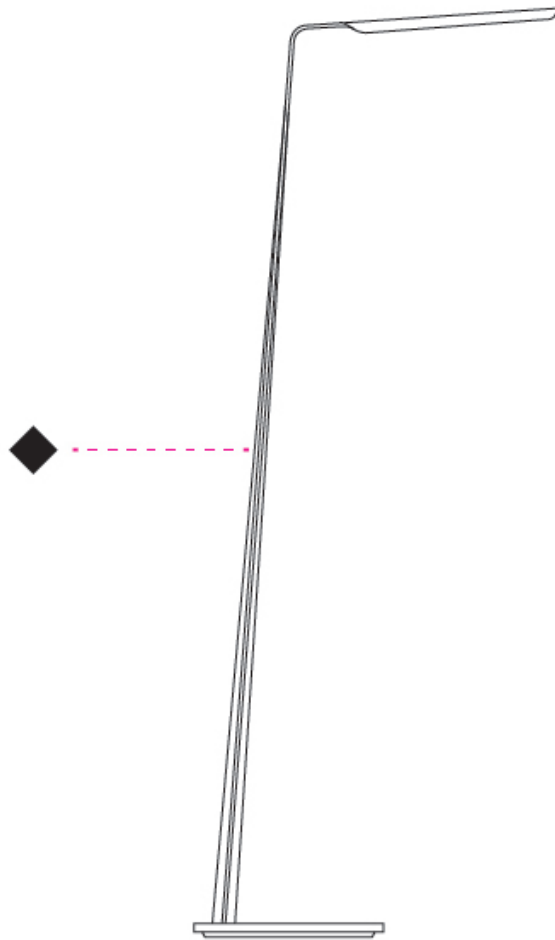

SWAN PORTABLE

D74009-

PROJECT	_____
TYPE	_____
SPECIFIER	_____
QUANTITY	_____
DATE	_____

D