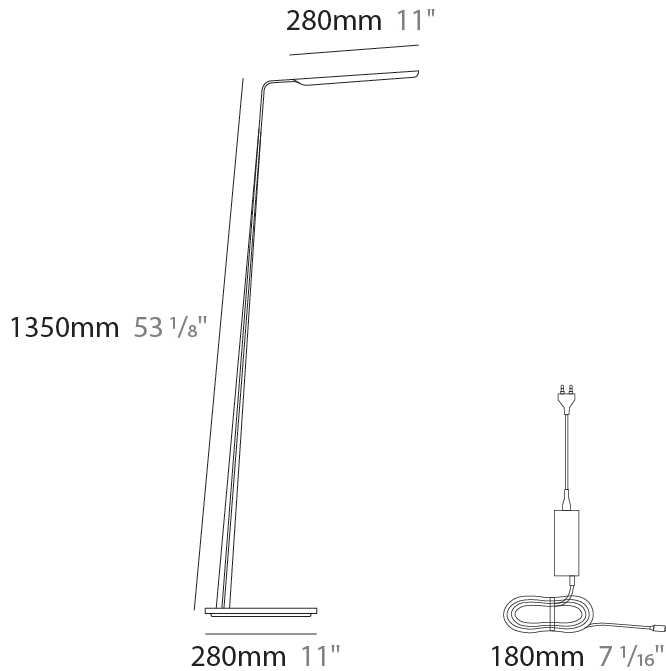

PROJECT
TYPE
SPECIFIER
QUANTITY
DATE

SWAN PORTABLE

D74009- -
base number   Color   Finish
                         Temperature   Options

1. To build a product code in our configurator select the specify button on the base model # product page
2. To build a manual product code on this datasheet choose from the options listed below in blue font and add the suffix to the base model #

GENERAL

Series: Swan
Brand: Tunto
Division: Design
Mounting Type: Portable
Mounting Location: Floor
Subcategory: Floor

PHYSICAL

Shape: Abstract
Length (mm): 390
Length (in): 15 3/8
Height (mm): 1350
Height (in): 53 1/8
Light Distribution: Direct
Fixture Finish: WAL / ASH / OAK / BLK / WHI
Holder Finish: White
Fixture Material: Wood
Cable Details: 180mm / 70.87" cord and plug

ELECTRICAL

Lamp Type: LED
Input Wattage (W): 14
Dimming: Touch Dimming
Driver Location: Inline Transformer Plug
Input Voltage (V): 120

LED

Color Temperature (°K): 2700 / 3000
Max. Delivered Lumen (lm): 660 - 1090
CRI: >93 CRI
Lamp Life (hrs): 50000

OPTICAL

RATINGS AND CERTIFICATIONS

Certified By: Certified for North American Standards
IP rating: IP20