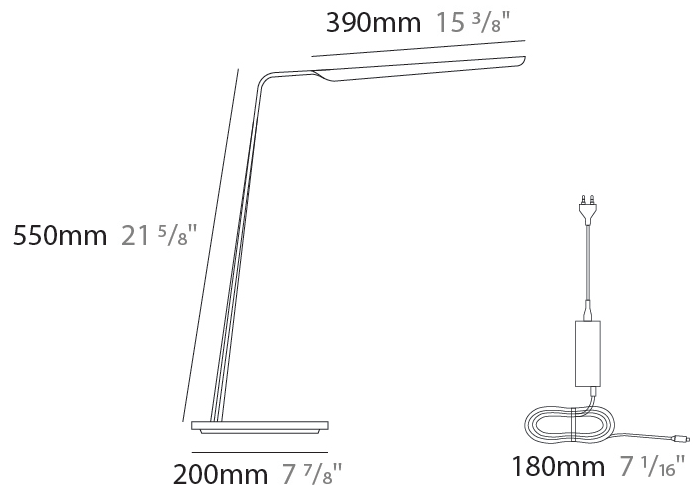

PROJECT	_____
TYPE	_____
SPECIFIER	_____
QUANTITY	_____
DATE	_____

SWAN PORTABLE

D74008- _____ - _____
base number   Color   Finish
                          Temperature   Options

1. To build a product code in our configurator select the specify button on the base model # product page
2. To build a manual product code on this datasheet choose from the options listed below in blue font and add the suffix to the base model #

GENERAL

Series: Swan
Brand: Tunto
Division: Design
Mounting Type: Portable
Mounting Location: Table
Subcategory: Table

PHYSICAL

Shape: Abstract
Length (mm): 390
Length (in): 15 ³/₈
Height (mm): 550
Height (in): 21 ⁵/₈
Light Distribution: Direct
Fixture Finish: WAL / ASH / OAK / BLK / WHI
Fixture Material: Wood
Cable Details: 180mm / 70.87" cord and plug

ELECTRICAL

Lamp Type: LED
Input Wattage (W): 20
Dimming: Touch Dimming
Driver Location: Inline Transformer Plug
Input Voltage (V): 120

LED

Color Temperature (°K): 2700 / 3000
Max. Delivered Lumen (lm): 660 - 1090
CRI: >93 CRI
Lamp Life (hrs): 50000

OPTICAL

RATINGS AND CERTIFICATIONS

Certified By: Certified for North American Standards
IP rating: IP20