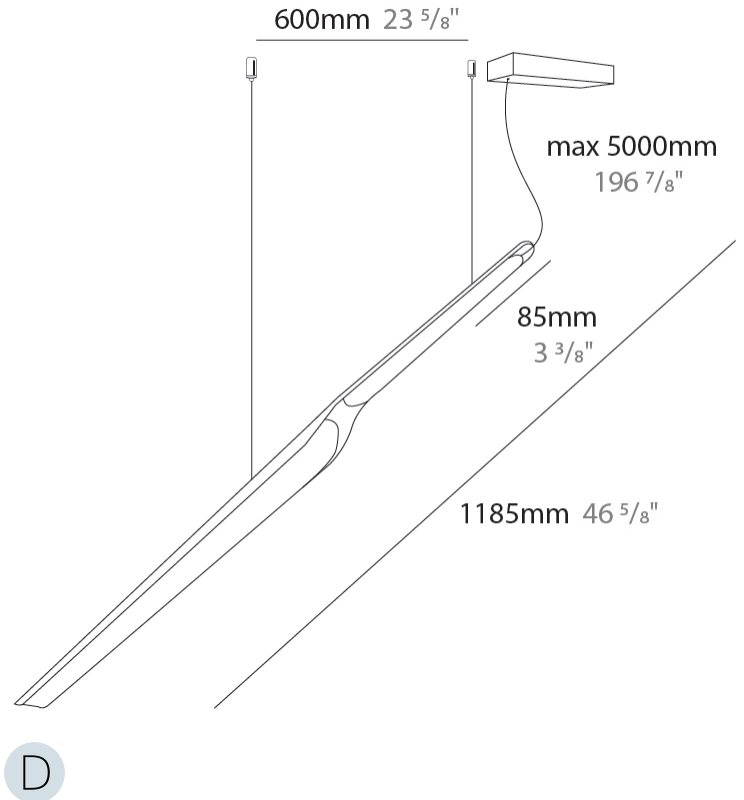

PROJECT	_____
TYPE	_____
SPECIFIER	_____
QUANTITY	_____
DATE	_____

SWAN WING SUSPENSION

D71021-

base number	Color	Finish	Finish
	Temperature	Options	Options

1. To build a product code in our configurator select the specify button on the base model # product page
2. To build a manual product code on this datasheet choose from the options listed below in blue font and add the suffix to the base model #

GENERAL

Series: Swan
Subseries: Swan Wing
Brand: Tunto
Division: Design
Mounting Type: Suspension
Mounting Location: Ceiling
Subcategory: Pendant

PHYSICAL

Shape: Rectangle
Length (mm): 1185
Length (in): 46 ⁵/₈
Light Distribution: Direct
Diffuser: PMMA - Opal
Fixture Finish: WAL / OAK / BLK / WHI
Accent Finish: BIR / BLK / GRN / OAK / RED / WAL / WHI
Fixture Material: Wood
Cable Details: 2000mm / 78 3/4" transparent
Upon Request: 5000mm / 196 5/6" cable length

ELECTRICAL

Lamp Type: LED
Input Wattage (W): 18.95
Total Output Wattage (W): 16.25
Dimming: Tri-Mode (Non-Dimming and Phase Dimming (120Vac only) and 0-10V Dimming)
Driver Included: Yes
Driver Location: Integrated
Driver Type: Constant Current - Universal
Driver Class: Class 2
Input Voltage (V): 120 - 277
Constant Current (MA): 500

LED

Color Temperature (°K): 2700 / 3000 / 4000
Max. Delivered Lumen (lm): 1975
CRI: >93 CRI
Lamp Life (hrs): 50000

OPTICAL

RATINGS AND CERTIFICATIONS

Certified By: Certified for North American Standards
IP rating: IP20