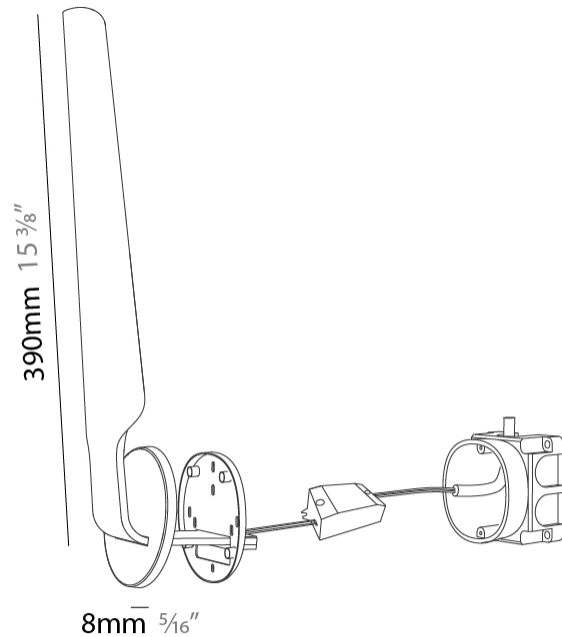

PROJECT	
TYPE	
SPECIFIER	
QUANTITY	
DATE	

SWAN SURFACE

D73022-

base number
Color   Temperature   Finish   Options

1. To build a product code in our configurator select the specify button on the base model # product page
2. To build a manual product code on this datasheet choose from the options listed below in blue font and add the suffix to the base model #

GENERAL

Series: Swan
Brand: Tunto
Division: Design
Mounting Type: Surface
Mounting Location: Wall
Subcategory: Ambient

PHYSICAL

Shape: Rectangle
Height (mm): 390
Height (in): 15 ³/₈
Light Distribution: Indirect
Fixture Finish: [WAL / OAK / BLK / WHI](#)
Holder Finish: White
Fixture Material: Wood

ELECTRICAL

Lamp Type: LED
Input Wattage (W): 8.5
Total Output Wattage (W): 6.3
Dimming: Non-Dimmable
Driver Included: Yes
Driver Location: Integrated
Driver Type: Constant Current - 120Vac
Driver Class: Class 2
Input Voltage (V): 120
Constant Current (MA): 500

LED

Color Temperature (°K): [2700 / 3000](#)
Max. Delivered Lumen (lm): 600
CRI: >93 CRI
Lamp Life (hrs): 50000

OPTICAL

RATINGS AND CERTIFICATIONS

Certified By: Certified for North American Standards
IP rating: IP20