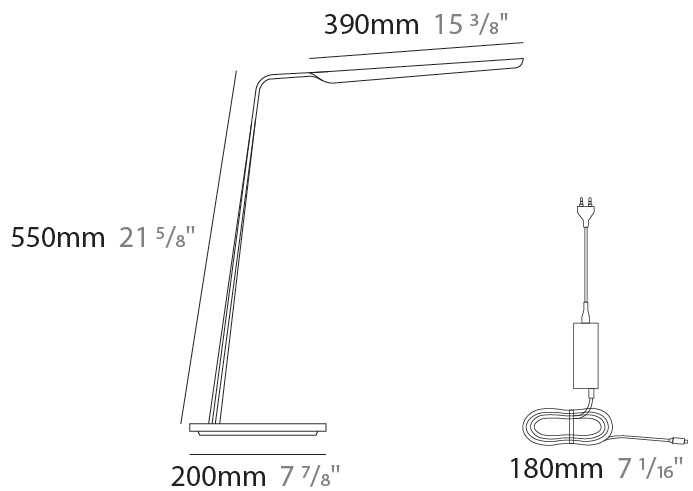

PROJECT	_____
TYPE	_____
SPECIFIER	_____
QUANTITY	_____
DATE	_____

SWAN PORTABLE

D74007- _____ - _____
base number   Color   Finish
                                         Temperature   Options

1. To build a product code in our configurator select the specify button on the base model # product page
2. To build a manual product code on this datasheet choose from the options listed below in blue font and add the suffix to the base model #

GENERAL

Series: Swan
Brand: Tunto
Division: Design
Mounting Type: Portable
Mounting Location: Table
Subcategory: Task

PHYSICAL

Shape: Abstract
Length (mm): 390
Length (in): 15 ³/₈
Height (mm): 550
Height (in): 21 ⁵/₈
Light Distribution: Indirect
Fixture Finish: WAL / OAK / BLK / WHI
Holder Finish: White
Fixture Material: Wood

ELECTRICAL

Lamp Type: LED
Input Wattage (W): 14
Dimming: Touch Dimming
Driver Location: Inline Transformer Plug
Input Voltage (V): 120

LED

Color Temperature (°K): 2700 / 3000
Max. Delivered Lumen (lm): 660
CRI: >93 CRI
Lamp Life (hrs): 50000

OPTICAL

RATINGS AND CERTIFICATIONS

Certified By: Certified for North American Standards
IP rating: IP20