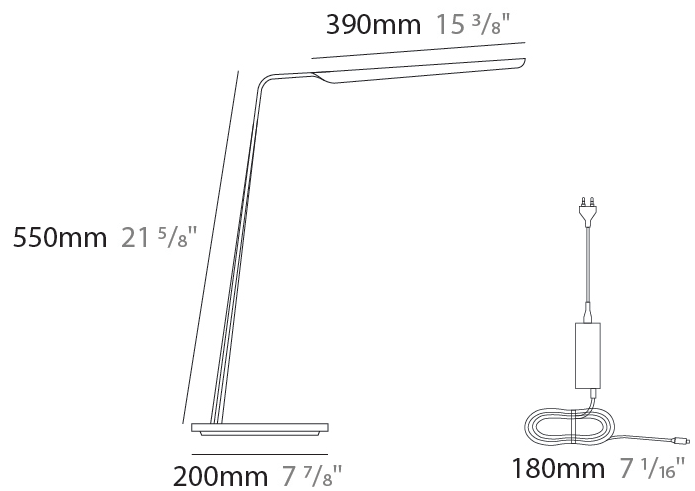

PROJECT
TYPE
SPECIFIER
QUANTITY
DATE

SWAN PORTABLE

D74007- -

base number
Color   Finish
Temperature   Options

1. To build a product code in our configurator select the specify button on the base model # product page
2. To build a manual product code on this datasheet choose from the options listed below in blue font and add the suffix to the base model #

GENERAL

Series: Swan
Brand: Tunto
Division: Design
Mounting Type: Portable
Mounting Location: Table
Subcategory: Task

PHYSICAL

Shape: Abstract
Length (mm): 390
Length (in): 15 ³/₈
Height (mm): 550
Height (in): 21 ⁵/₈
Light Distribution: Indirect
Fixture Finish: [WAL / OAK / BLK / WHI](#)
Holder Finish: White
Fixture Material: Wood

ELECTRICAL

Lamp Type: LED
Input Wattage (W): 14
Dimming: Touch Dimming
Driver Location: Inline Transformer Plug
Input Voltage (V): 120

LED

Color Temperature (°K): [2700 / 3000](#)
Max. Delivered Lumen (lm): 660
CRI: >93 CRI
Lamp Life (hrs): 50000

OPTICAL

RATINGS AND CERTIFICATIONS

Certified By: Certified for North American Standards
IP rating: IP20