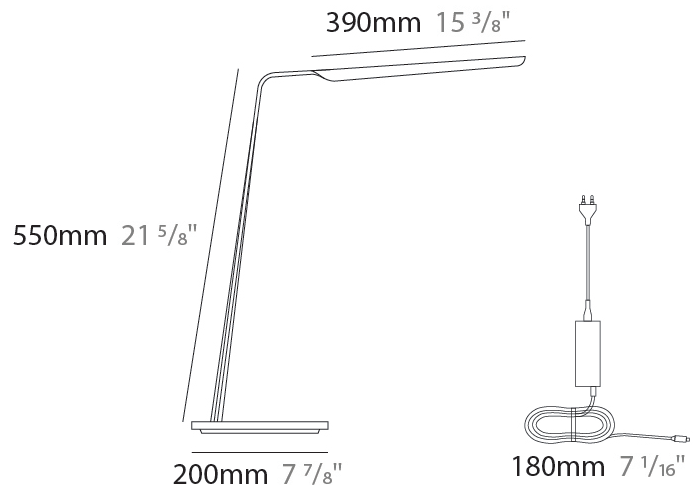

PROJECT
TYPE
SPECIFIER
QUANTITY
DATE

SWAN PORTABLE

D74007- -

base number   Color   Finish
Temperature   Options

1. To build a product code in our configurator select the specify button on the base model # product page
2. To build a manual product code on this datasheet choose from the options listed below in blue font and add the suffix to the base model #

GENERAL

Series: Swan
Brand: Tunto
Division: Design
Mounting Type: Portable
Mounting Location: Table
Subcategory: Task

PHYSICAL

Shape: Abstract
Length (mm): 390
Length (in): 15 ³/₈
Height (mm): 550
Height (in): 21 ⁵/₈
Light Distribution: Indirect
Fixture Finish: WAL / OAK / BLK / WHI
Holder Finish: White
Fixture Material: Wood

ELECTRICAL

Lamp Type: LED
Input Wattage (W): 14
Dimming: Touch Dimming
Driver Location: Inline Transformer Plug
Input Voltage (V): 120

LED

Color Temperature (°K): 2700 / 3000
Max. Delivered Lumen (lm): 660
CRI: >93 CRI
Lamp Life (hrs): 50000

OPTICAL

RATINGS AND CERTIFICATIONS

Certified By: Certified for North American Standards
IP rating: IP20