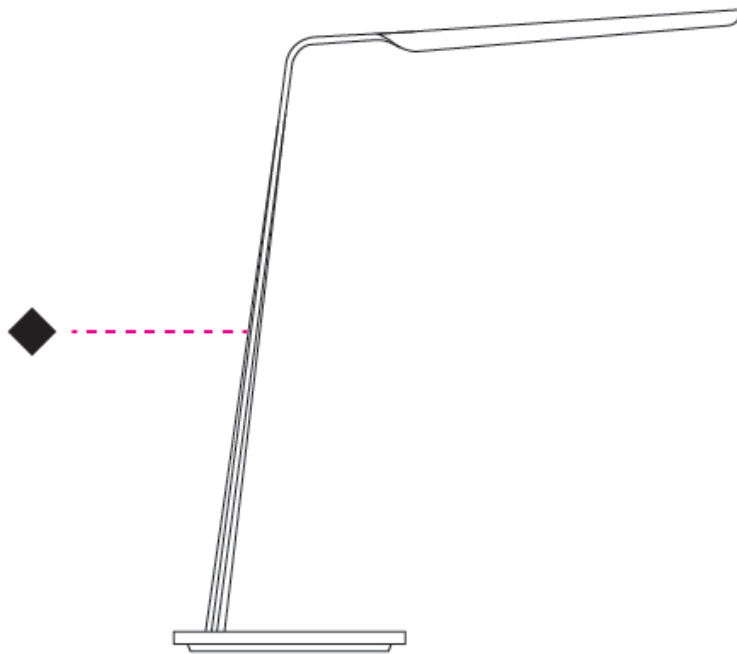

SWAN PORTABLE

D74007-

PROJECT	_____
TYPE	_____
SPECIFIER	_____
QUANTITY	_____
DATE	_____