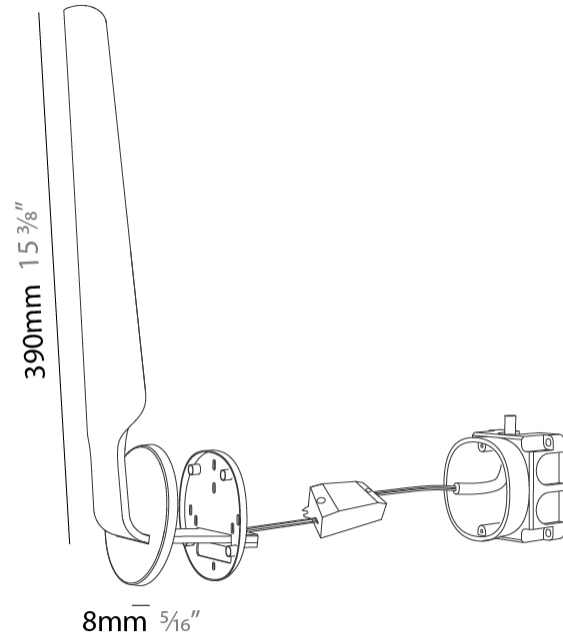

PROJECT	
TYPE	
SPECIFIER	
QUANTITY	
DATE	

SWAN SURFACE

D73022-

base number
Color   Temperature   Finish   Options

1. To build a product code in our configurator select the specify button on the base model # product page
2. To build a manual product code on this datasheet choose from the options listed below in blue font and add the suffix to the base model #

GENERAL

Series: Swan
Brand: Tunto
Division: Design
Mounting Type: Surface
Mounting Location: Wall
Subcategory: Ambient

PHYSICAL

Shape: Rectangle
Height (mm): 390
Height (in): 15 3/8
Light Distribution: Indirect
Fixture Finish: WAL / OAK / BLK / WHI
Holder Finish: White
Fixture Material: Wood

ELECTRICAL

Lamp Type: LED
Input Wattage (W): 8.5
Total Output Wattage (W): 6.3
Dimming: Non-Dimmable
Driver Included: Yes
Driver Location: Integrated
Driver Type: Constant Current - 120Vac
Driver Class: Class 2
Input Voltage (V): 120
Constant Current (MA): 500

LED

Color Temperature (°K): 2700 / 3000
Max. Delivered Lumen (lm): 600
CRI: >93 CRI
Lamp Life (hrs): 50000

OPTICAL

RATINGS AND CERTIFICATIONS

Certified By: Certified for North American Standards
IP rating: IP20