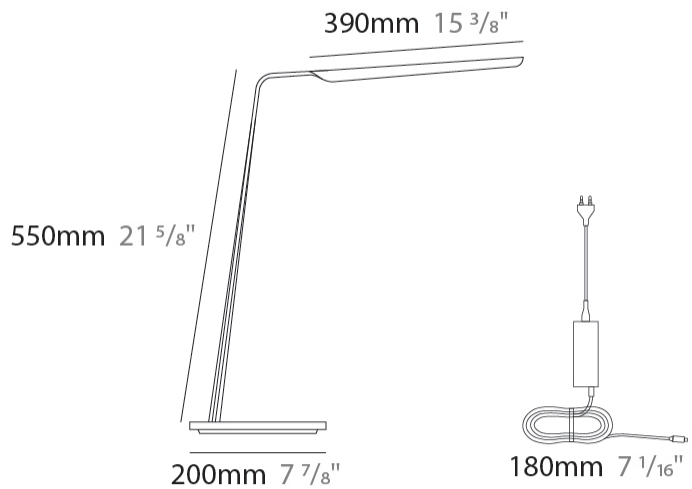

PROJECT _____
TYPE _____
SPECIFIER _____
QUANTITY _____
DATE _____

SWAN PORTABLE

D74007- _____
base number   Color   Finish
                                         Temperature   Options

1. To build a product code in our configurator select the specify button on the base model # product page
2. To build a manual product code on this datasheet choose from the options listed below in blue font and add the suffix to the base model #

GENERAL

Series: Swan
Partner: Tunto
Division: Design
Installation: Portable
Product Type: Table
Mounting Location: Table
Light Distribution: Direct

PHYSICAL

Shape: Abstract
Length (mm): 390
Length (in): 15 ³/₈
Height (mm): 550
Height (in): 21 ⁵/₈
Fixture Finish: WAL / OAK / BLK / WHI
Holder Finish: White
Fixture Material: Wood
Primary Material: Wood

ELECTRICAL

Lamp Type: LED
Input Wattage (W): 14
Dimming: Touch Dimming
Driver Location: Inline Transformer Plug
Input Voltage (V): 120

LED

Color Temperature (°K): 2700 / 3000
Max. Delivered Lumen (lm): 660
CRI: >93 CRI
Lamp Life (hrs): 50000

OPTICAL

RATINGS AND CERTIFICATIONS

Certified By: Certified for North American Standards
IP rating: IP20