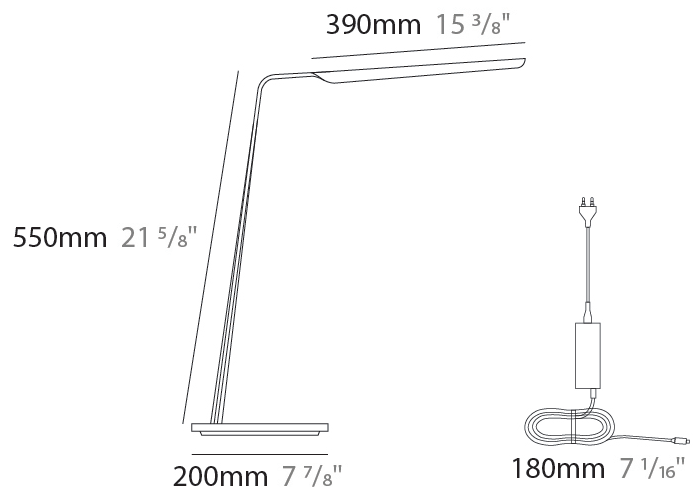

PROJECT	_____
TYPE	_____
SPECIFIER	_____
QUANTITY	_____
DATE	_____

SWAN PORTABLE

D74008- _____

base number   Color _____   Finish _____
Temperature   Options

1. To build a product code in our configurator select the specify button on the base model # product page
2. To build a manual product code on this datasheet choose from the options listed below in blue font and add the suffix to the base model #

GENERAL

Series: Swan
Partner: Tunto
Division: Design
Installation: Portable
Product Type: Table
Mounting Location: Table
Light Distribution: Direct

PHYSICAL

Shape: Abstract
Length (mm): 390
Length (in): 15 ³/₈
Height (mm): 550
Height (in): 21 ⁵/₈
Fixture Finish: WAL / OAK / BLK / WHI
Fixture Material: Wood
Primary Material: Wood
Cable Details: 180mm / 70.87" cord and plug

ELECTRICAL

Lamp Type: LED
Input Wattage (W): 20
Dimming: Touch Dimming
Driver Location: Inline Transformer Plug
Input Voltage (V): 120

LED

Color Temperature (°K): 2700 / 3000
Max. Delivered Lumen (lm): 660 - 1090
CRI: >93 CRI
Lamp Life (hrs): 50000

OPTICAL

RATINGS AND CERTIFICATIONS

Certified By: Certified for North American Standards
IP rating: IP20