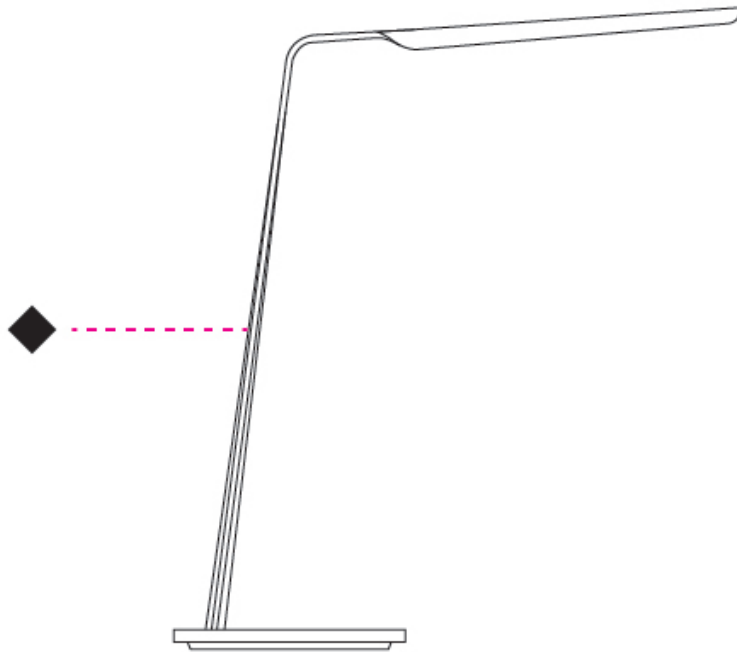

SWAN PORTABLE

D74007-

PROJECT	_____
TYPE	_____
SPECIFIER	_____
QUANTITY	_____
DATE	_____