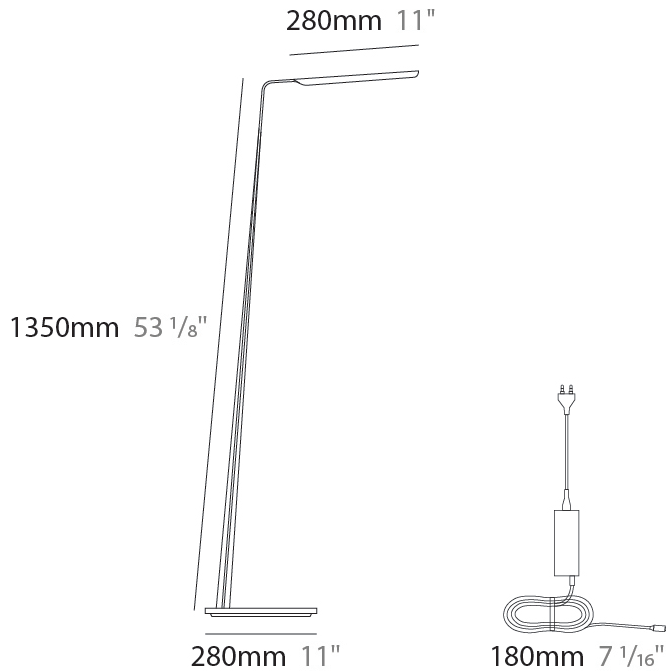

SWAN PORTABLE

D74009- -

base number
Color   Finish
Temperature   Options

1. To build a product code in our configurator select the specify button on the base model # product page
2. To build a manual product code on this datasheet choose from the options listed below in blue font and add the suffix to the base model #

GENERAL

Series: Swan
Partner: Tunto
Division: Design
Installation: Portable
Product Type: Floor
Mounting Location: Floor
Light Distribution: Direct

PHYSICAL

Shape: Abstract
Length (mm): 390
Length (in): 15 ³/₈
Height (mm): 1350
Height (in): 53 ¹/₈
Fixture Finish: [WAL / OAK / BLK / WHI](#)
Holder Finish: White
Fixture Material: Wood
Primary Material: Wood
Cable Details: 180mm / 70.87" cord and plug

ELECTRICAL

Lamp Type: LED
Input Wattage (W): 14
Dimming: Touch Dimming
Driver Location: Inline Transformer Plug
Input Voltage (V): 120

LED

Color Temperature (°K): [2700 / 3000](#)
Max. Delivered Lumen (lm): 660 - 1090
CRI: >93 CRI
Lamp Life (hrs): 50000

OPTICAL

RATINGS AND CERTIFICATIONS

Certified By: Certified for North American Standards
IP rating: IP20

PROJECT
TYPE
SPECIFIER
QUANTITY
DATE