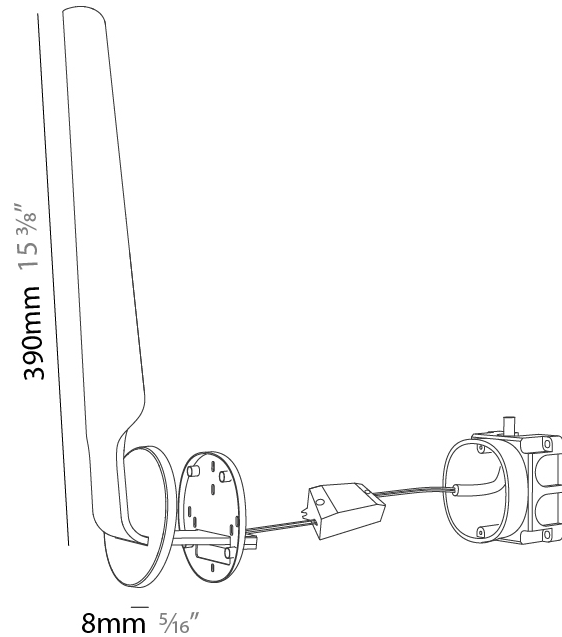

PROJECT	_____
TYPE	_____
SPECIFIER	_____
QUANTITY	_____
DATE	_____

SWAN SURFACE

D73022-

base number
Color   Temperature   Finish   Options

1. To build a product code in our configurator select the specify button on the base model # product page
2. To build a manual product code on this datasheet choose from the options listed below in blue font and add the suffix to the base model #

GENERAL

Series: Swan
Partner: Tunto
Division: Design
Installation: Surface
Product Type: Wall Surface
Mounting Location: Wall
Light Distribution: Indirect

PHYSICAL

Shape: Rectangle
Height (mm): 390
Height (in): 15 ³/₈
Fixture Finish: [WAL / OAK / BLK / WHI](#)
Holder Finish: White
Fixture Material: Wood
Primary Material: Wood

ELECTRICAL

Lamp Type: LED
Input Wattage (W): 8.5
Total Output Wattage (W): 6.3
Dimming: Non-Dimmable
Driver Included: Yes
Driver Location: Integrated
Driver Type: Constant Current - 120Vac
Driver Class: Class 2
Input Voltage (V): 120
Constant Current (MA): 500

LED

Color Temperature (°K): [2700 / 3000](#)
Max. Delivered Lumen (lm): 600
CRI: >93 CRI
Lamp Life (hrs): 50000

OPTICAL

RATINGS AND CERTIFICATIONS

Certified By: Certified for North American Standards
IP rating: IP20