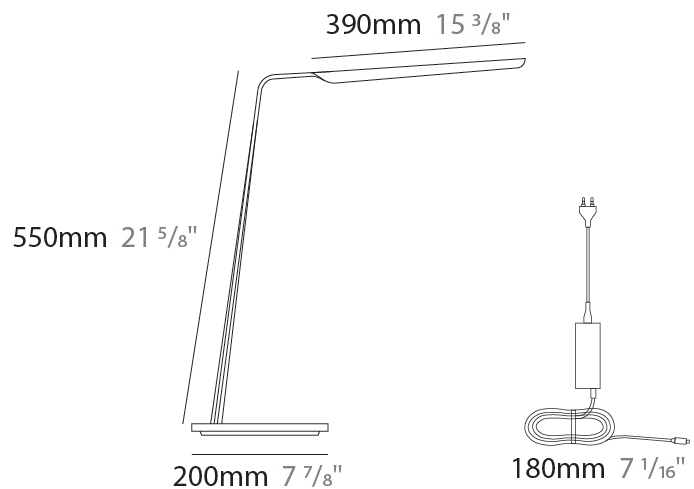

PROJECT	_____
TYPE	_____
SPECIFIER	_____
QUANTITY	_____
DATE	_____

SWAN PORTABLE

D74007- _____ - _____

base number   Color   Finish
_____   Temperature   Options

1. To build a product code in our configurator select the specify button on the base model # product page
2. To build a manual product code on this datasheet choose from the options listed below in blue font and add the suffix to the base model #

GENERAL

Series: Swan
Partner: Tunto
Division: Design
Installation: Portable
Product Type: Table
Mounting Location: Table
Light Distribution: Direct

PHYSICAL

Shape: Abstract
Length (mm): 390
Length (in): 15 ³/₈
Height (mm): 550
Height (in): 21 ⁵/₈
Fixture Finish: WAL / OAK / BLK / WHI
Holder Finish: White
Fixture Material: Wood
Primary Material: Wood

ELECTRICAL

Lamp Type: LED
Input Wattage (W): 14
Dimming: Touch Dimming
Driver Location: Inline Transformer Plug
Input Voltage (V): 120

LED

Color Temperature (°K): 2700 / 3000
Max. Delivered Lumen (lm): 660
CRI: >93 CRI
Lamp Life (hrs): 50000

OPTICAL

RATINGS AND CERTIFICATIONS

Certified By: Certified for North American Standards
IP rating: IP20