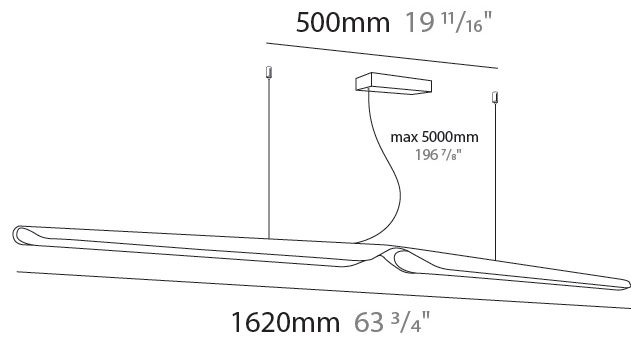

SWAN SUSPENSION

D71022- -

base number
Color   Temperature   Finish   Options

1. To build a product code in our configurator select the specify button on the base model # product page
2. To build a manual product code on this datasheet choose from the options listed below in blue font and add the suffix to the base model #

GENERAL

Series: Swan
Subseries: Swan
Partner: Tunto
Division: Design
Installation: Suspension
Product Type: Pendant
Mounting Location: Ceiling
Light Distribution: Direct

PHYSICAL

Shape: Rectangle
Length (mm): 1620
Length (in): 63 3/4
Diffuser: PMMA - Opal
Fixture Finish: [WAL / OAK / BLK / WHI](#)
Fixture Material: Wood
Primary Material: Wood
Cable Details: 2000mm / 78 3/4" transparent
Upon Request: 5000mm / 196 5/6" cable length

ELECTRICAL

Lamp Type: LED
Input Wattage (W): 37.9
Total Output Wattage (W): 32.5
Dimming: Tri-Mode (Non-Dimming and Phase Dimming (120Vac only) and 0-10V Dimming)
Driver Included: Yes
Driver Location: Integrated
Driver Type: Constant Current - Universal
Driver Class: Class 2
Input Voltage (V): 120 - 277
Constant Current (MA): 500

LED

Color Temperature (°K): [2700 / 3000](#)
Max. Delivered Lumen (lm): 3951
CRI: >93 CRI
Lamp Life (hrs): 50000

OPTICAL

RATINGS AND CERTIFICATIONS

Certified By: Certified for North American Standards
IP rating: IP20

PROJECT
TYPE
SPECIFIER
QUANTITY
DATE