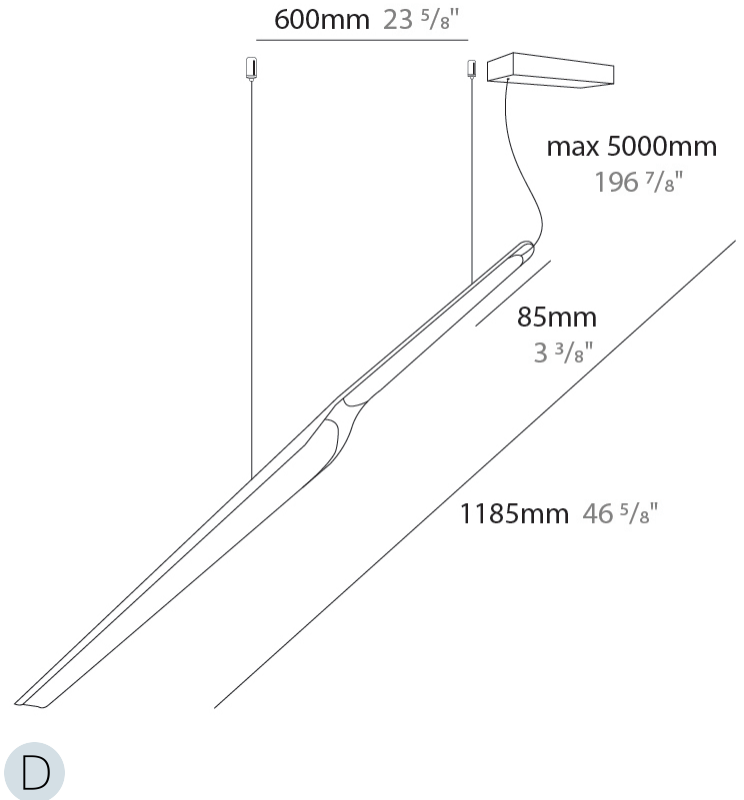

PROJECT	
TYPE	
SPECIFIER	
QUANTITY	
DATE	

SWAN WING SUSPENSION

D71021-

base number	Color	Finish	Finish
	Temperature	Options	Options

1. To build a product code in our configurator select the specify button on the base model # product page
2. To build a manual product code on this datasheet choose from the options listed below in blue font and add the suffix to the base model #

GENERAL

Series: Swan
Subseries: Swan Wing
Partner: Tunto
Division: Design
Installation: Suspension
Product Type: Pendant
Mounting Location: Ceiling
Light Distribution: Direct

PHYSICAL

Shape: Rectangle
Length (mm): 1185
Length (in): 46 5/8
Diffuser: PMMA - Opal
Fixture Finish: WAL / OAK / BLK / WHI
Accent Finish: BIR / BLK / GRN / OAK / RED / WAL / WHI
Fixture Material: Wood
Primary Material: Wood
Cable Details: 2000mm / 78 3/4" transparent
Upon Request: 5000mm / 196 5/6" cable length

ELECTRICAL

Lamp Type: LED
Input Wattage (W): 18.95
Total Output Wattage (W): 16.25
Dimming: Tri-Mode (Non-Dimming and Phase Dimming (120Vac only) and 0-10V Dimming)
Driver Included: Yes
Driver Location: Integrated
Driver Type: Constant Current - Universal
Driver Class: Class 2
Input Voltage (V): 120 - 277
Constant Current (MA): 500

LED

Color Temperature (°K): 2700 / 3000
Max. Delivered Lumen (lm): 1975
CRI: >93 CRI
Lamp Life (hrs): 50000

OPTICAL

RATINGS AND CERTIFICATIONS

Certified By: Certified for North American Standards
IP rating: IP20