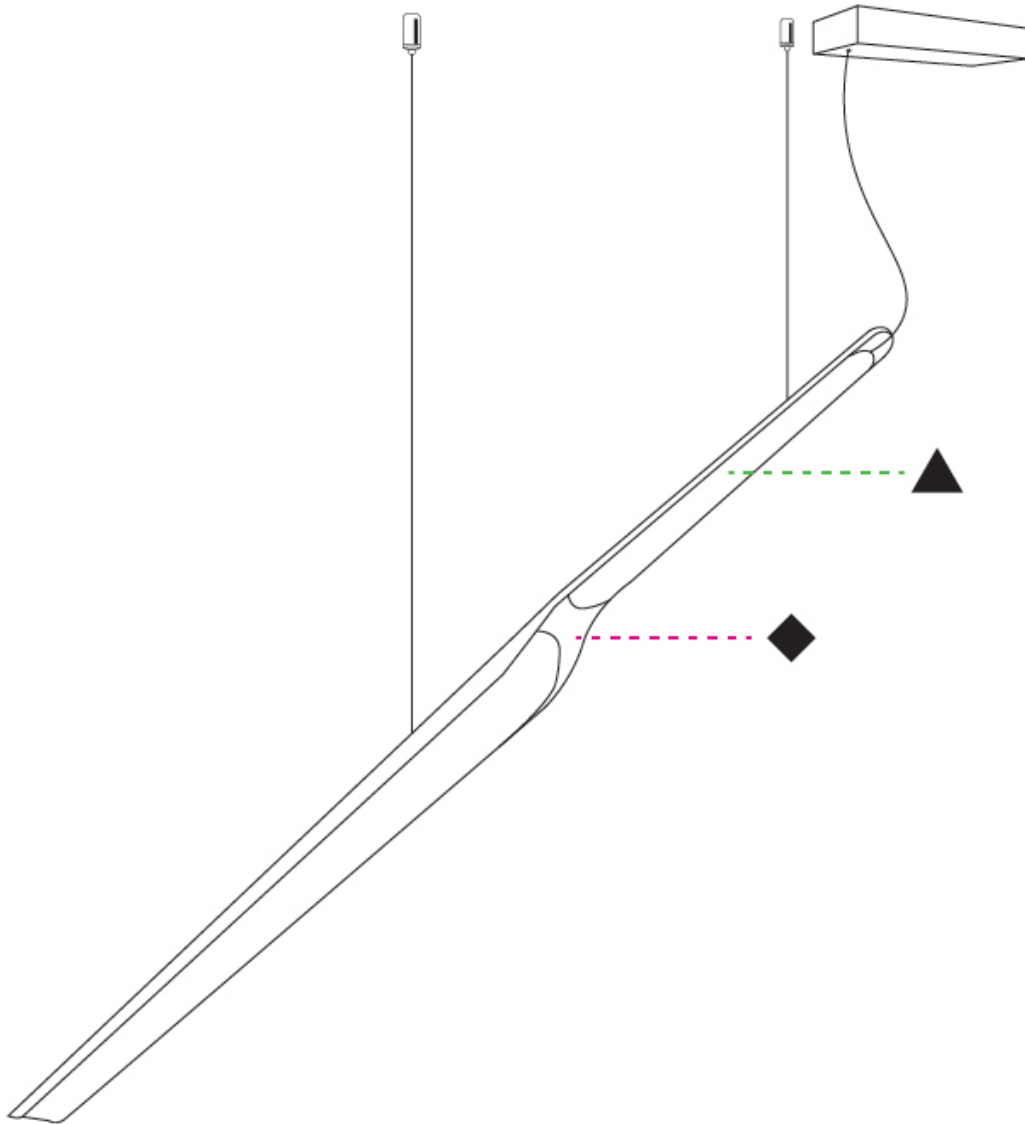

SWAN WING SUSPENSION

D71021-

PROJECT
TYPE
SPECIFIER
QUANTITY
DATE

D