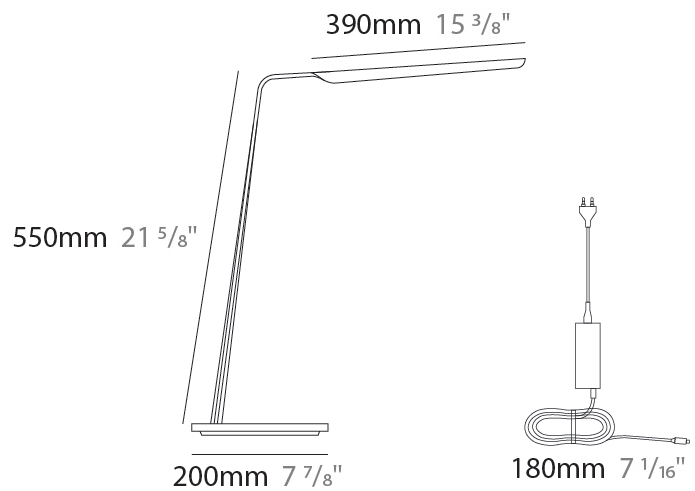

PROJECT	_____
TYPE	_____
SPECIFIER	_____
QUANTITY	_____
DATE	_____

SWAN PORTABLE

D74008- _____ - _____
base number   Color   Finish
                         Temperature   Options

1. To build a product code in our configurator select the specify button on the base model # product page
2. To build a manual product code on this datasheet choose from the options listed below in blue font and add the suffix to the base model #

GENERAL

Series: Swan
Partner: Tunto
Division: Design
Installation: Portable
Product Type: Table
Mounting Location: Table
Light Distribution: Direct

PHYSICAL

Shape: Abstract
Length (mm): 390
Length (in): 15 ³/₈
Height (mm): 550
Height (in): 21 ⁵/₈
Fixture Finish: WAL / OAK / BLK / WHI
Fixture Material: Wood
Primary Material: Wood
Cable Details: 180mm / 70.87" cord and plug

ELECTRICAL

Lamp Type: LED
Input Wattage (W): 20
Dimming: Touch Dimming
Driver Location: Inline Transformer Plug
Input Voltage (V): 120

LED

Color Temperature (°K): 2700 / 3000
Max. Delivered Lumen (lm): 660 - 1090
CRI: >93 CRI
Lamp Life (hrs): 50000

OPTICAL

RATINGS AND CERTIFICATIONS

Certified By: Certified for North American Standards
IP rating: IP20